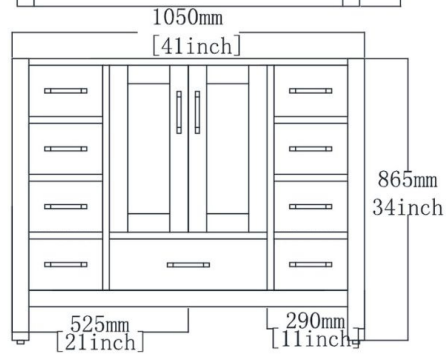

TECHNICAL DRAWING

Mirror

Cabinet

Countertop

Solid Wood Construction Bathroom Vanity