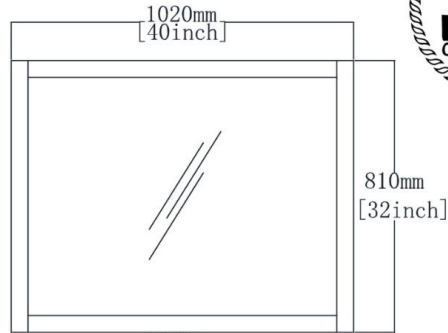

TECHNICAL DRAWING

Mirror

Cabinet

Countertop

Solid Wood Construction Bathroom Vanity