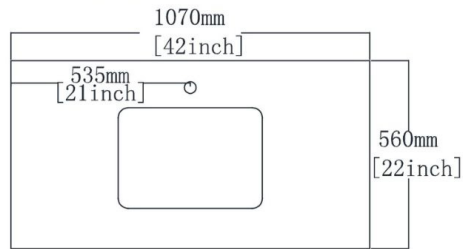

TECHNICAL DRAWING

Mirror

Cabinet

Countertop

Solid Wood Construction Bathroom Vanity