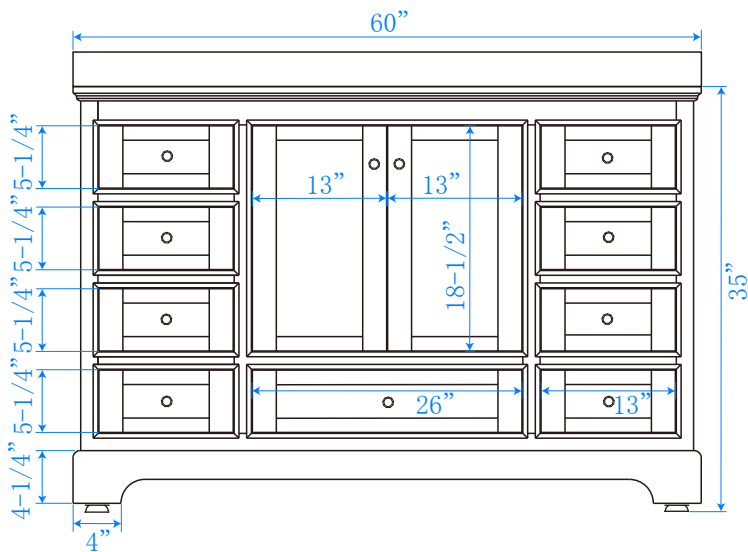

WYNDHAM COLLECTION

TOP VIEW OF VANITY CABINET

*Note: Due to high probability of breakage, the backsplash comes in two pieces, cut from same piece. All measurements are $\pm 1/4"$.

WC-2020-60-SGL