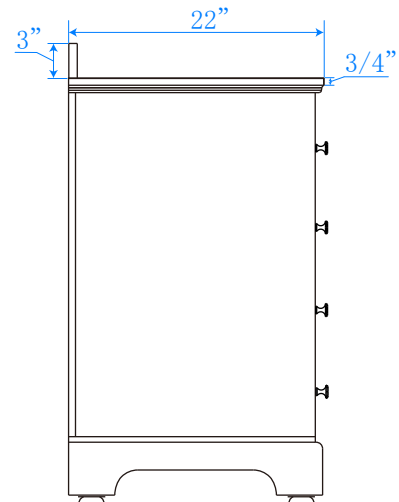

WYNDHAM COLLECTION

TOP VIEW OF VANITY CABINET

*Note: Due to high probability of breakage, the backsplash comes in two pieces, cut from same piece. All measurements are $\pm 1/4"$.

WC-2020-60-SGL