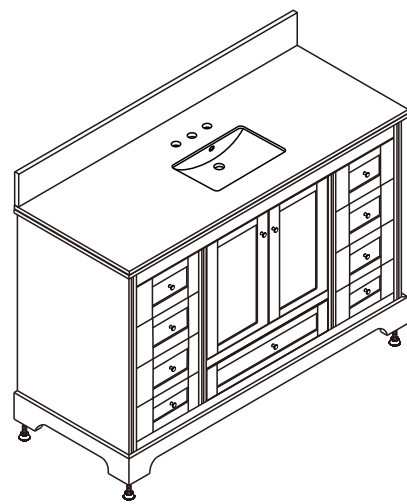

WYNDHAM COLLECTION

TOP VIEW OF VANITY CABINET

*Note: Due to high probability of breakage, the backsplash comes in two pieces, cut from same piece. All measurements are $\pm 1/4"$.

WC-2020-60-SGL