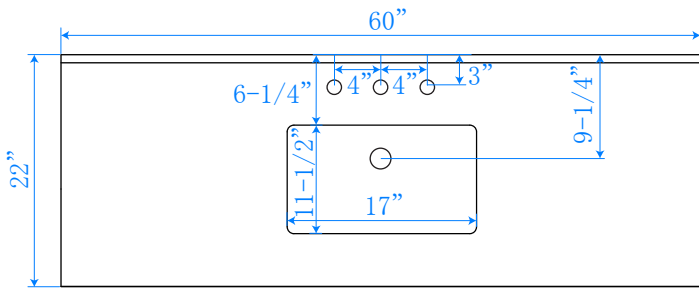

WYNDHAM COLLECTION

TOP VIEW OF VANITY CABINET

*Note: Due to high probability of breakage, the backsplash comes in two pieces, cut from same piece. All measurements are $\pm 1/4"$.

WC-2020-60-SGL