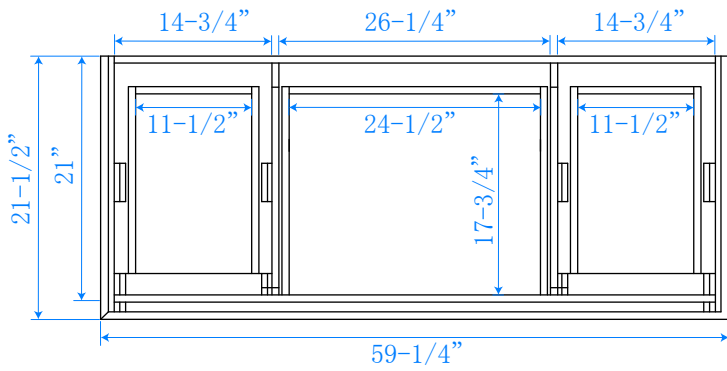

WYNDHAM COLLECTION

TOP VIEW OF VANITY CABINET

*Note: Due to high probability of breakage, the backsplash comes in two pieces, cut from same piece. All measurements are $\pm 1/4"$.

WC-2020-60-SGL