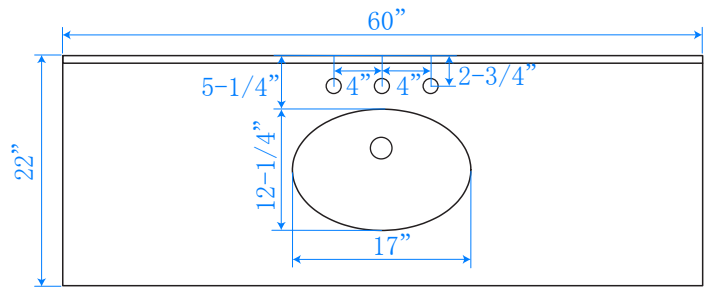

WYNDHAM COLLECTION

TOP VIEW OF VANITY CABINET

*Note: Due to high probability of breakage, the backsplash comes in two pieces, cut from same piece. All measurements are $\pm 1/4"$.

WC-2020-60-SGL