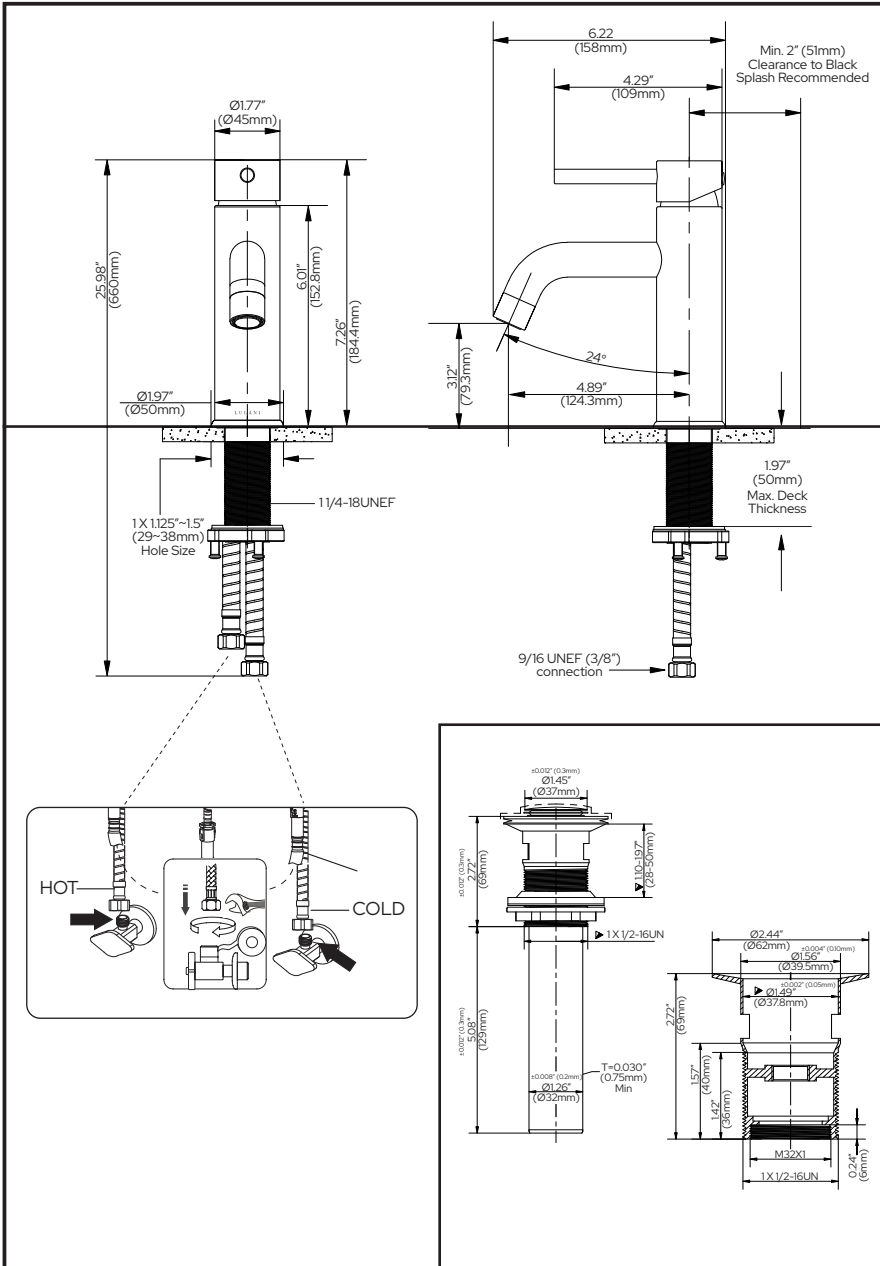

▲ Designate proper finish suffix

Lulani reserves the right (1) to make changes in specifications and materials, and (2) to change or discontinue models, both without notice or obligation. Dimensions are for reference only. See current full-line price book or www.lulani.com for finish options and product availability.