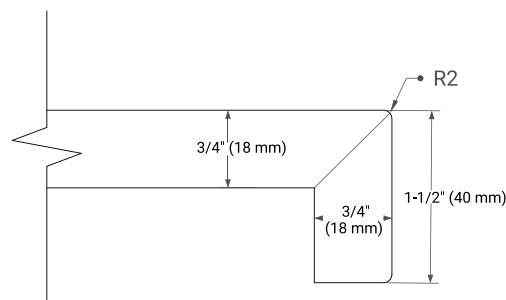

EDGE SIDE VIEW