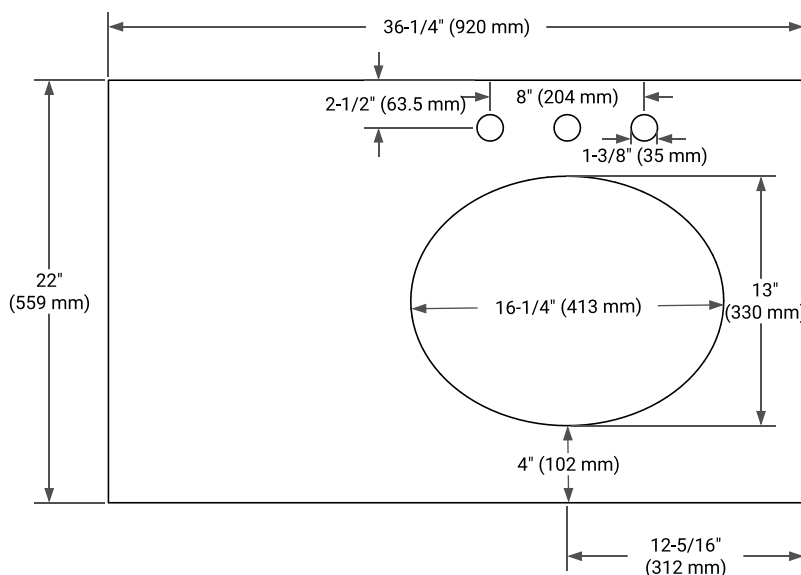

36" RIGHT OVAL SINK COUNTERTOP WITH 1.5 IN. THICKNESS

OVERALL DIMENSIONS

36.25" W x 22" D x 1.5" H

COUNTERTOP OPTIONS

FEATURES

- Solid countertop with mitered edges & seams
- Undermount white oval sink
- Pre-drilled for 8" widespread faucet

INCLUDED

- Countertop
- Matching Backsplash
- Oval Sink

COUNTERTOP PLAN VIEW