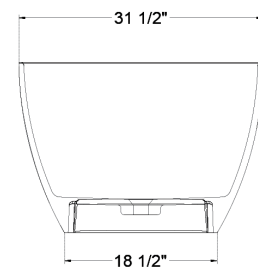

DIMENSION DETAILS

Acrylic Build-in Bathtub

TUB84-67MW

Front View

Side View

Bottom view

Top View