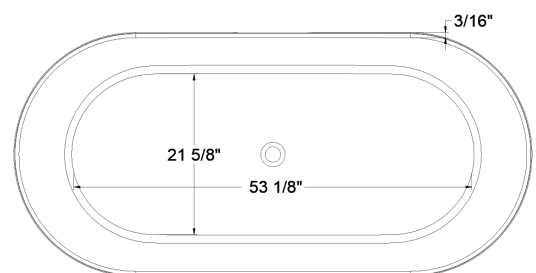

DIMENSION DETAILS

Acrylic Build-in Bathtub

TUB84-67MW

Front View

Side View

Bottom view

Top View