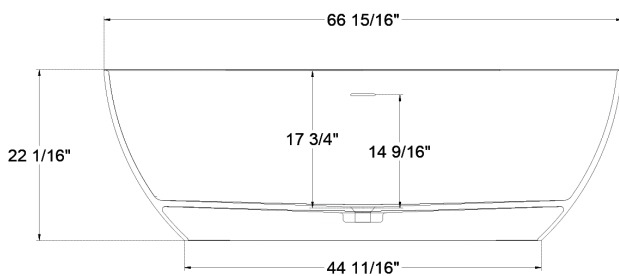

DIMENSION DETAILS

Acrylic Build-in Bathtub

TUB84-67MW

Front View

Side View

Bottom view

Top View