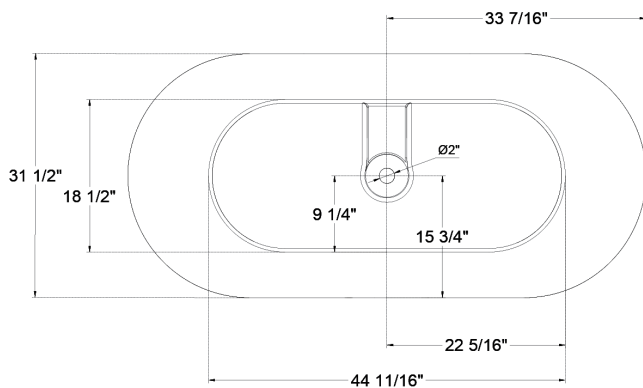

DIMENSION DETAILS

Acrylic Build-in Bathtub

TUB84-67MW

Front View

Side View

Bottom view

Top View