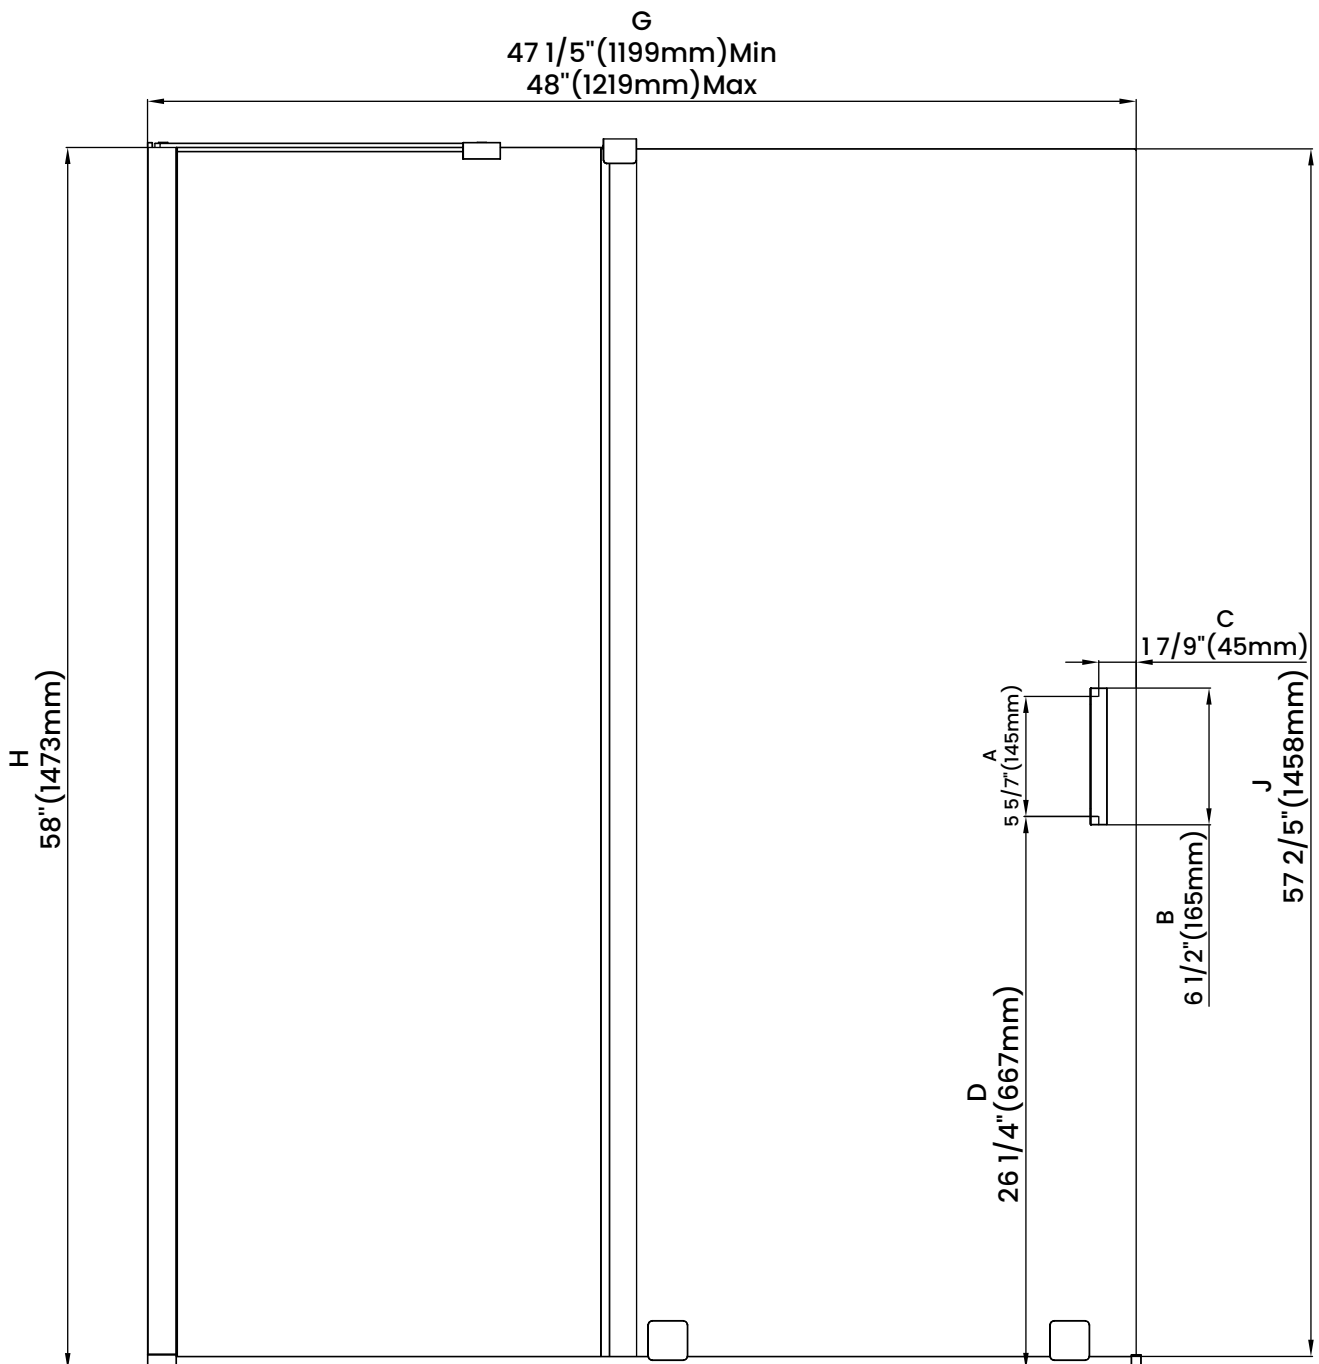

Measurements	
A	Distance Between Handle Holes
B	Handle Length
C	Distance Between Handle Holes To The Side
D	Distance Between Handle Holes To The Bottom
G	Min/Max Shower Door Width
H	Shower Door Height
J	Walk Through Opening Height

Measurements provided are in mm and inches.

Measurements	
A	Distance Between Handle Holes
B	Handle Length
C	Distance Between Handle Holes To The Side
D	Distance Between Handle Holes To The Bottom
G	Min/Max Shower Door Width
H	Shower Door Height
J	Walk Through Opening Height

Measurements provided are in mm and inches.