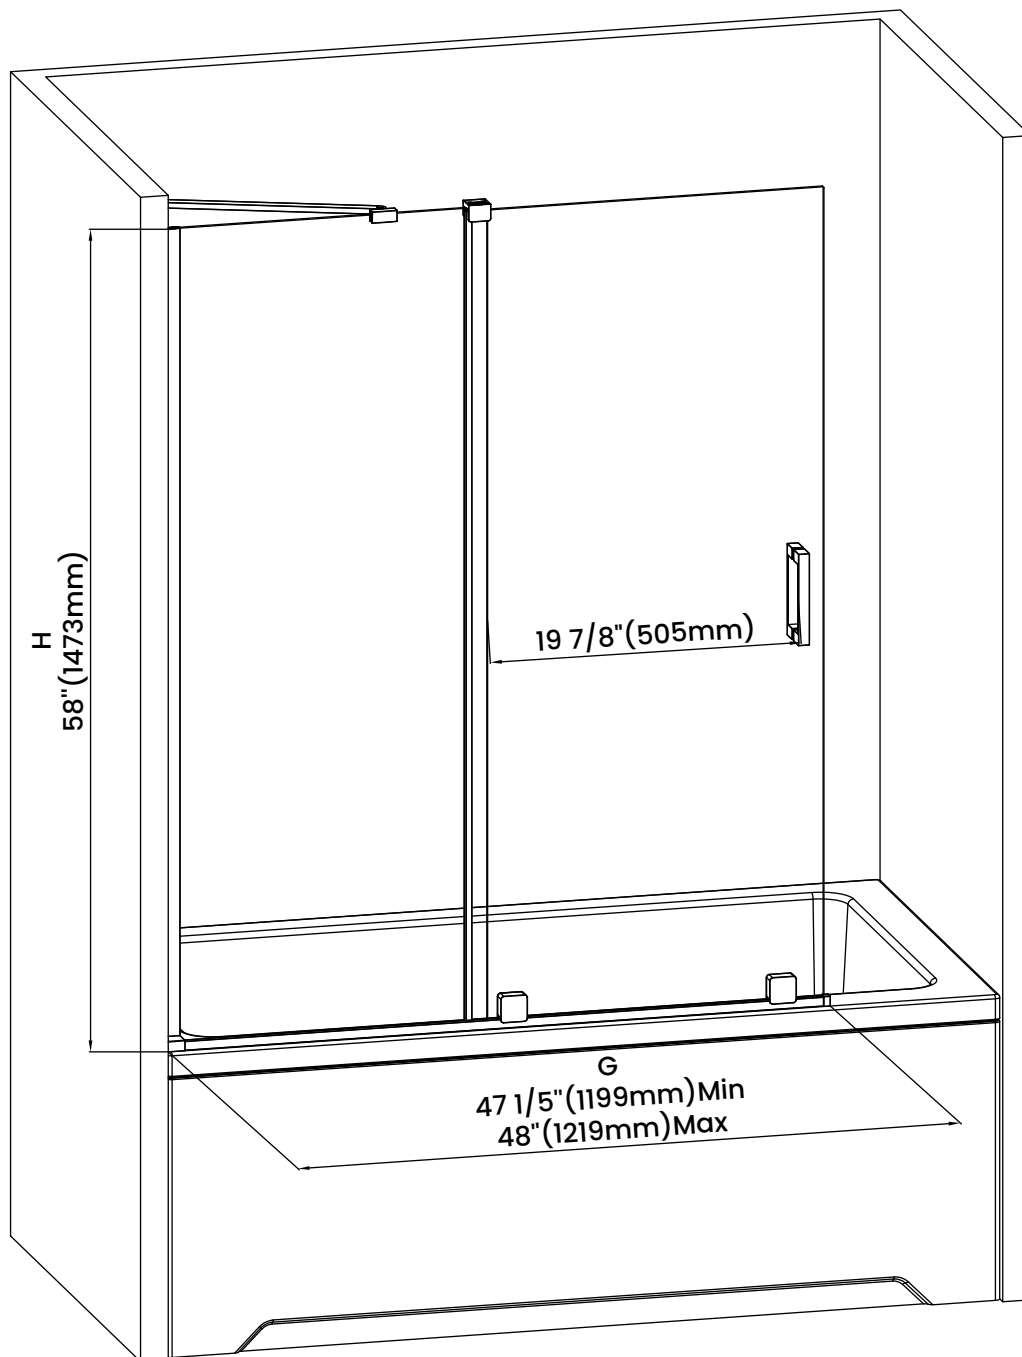

Measurements	
A	Distance Between Handle Holes
B	Handle Length
C	Distance Between Handle Holes To The Side
D	Distance Between Handle Holes To The Bottom
G	Min/Max Shower Door Width
H	Shower Door Height
J	Walk Through Opening Height

Measurements provided are in mm and inches.

Measurements	
A	Distance Between Handle Holes
B	Handle Length
C	Distance Between Handle Holes To The Side
D	Distance Between Handle Holes To The Bottom
G	Min/Max Shower Door Width
H	Shower Door Height
J	Walk Through Opening Height

Measurements provided are in mm and inches.