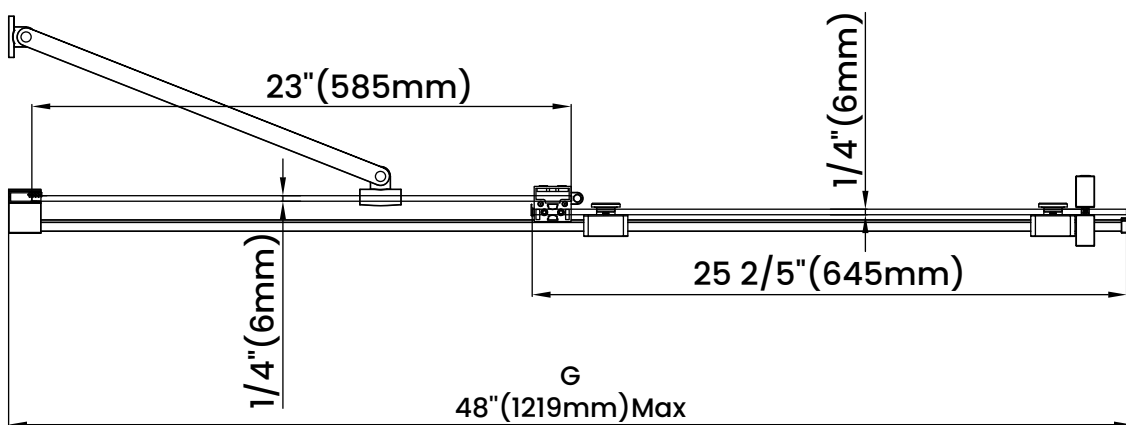

Measurements	
A	Distance Between Handle Holes
B	Handle Length
C	Distance Between Handle Holes To The Side
D	Distance Between Handle Holes To The Bottom
G	Min/Max Shower Door Width
H	Shower Door Height
J	Walk Through Opening Height

Measurements provided are in mm and inches.

Measurements	
A	Distance Between Handle Holes
B	Handle Length
C	Distance Between Handle Holes To The Side
D	Distance Between Handle Holes To The Bottom
G	Min/Max Shower Door Width
H	Shower Door Height
J	Walk Through Opening Height

Measurements provided are in mm and inches.