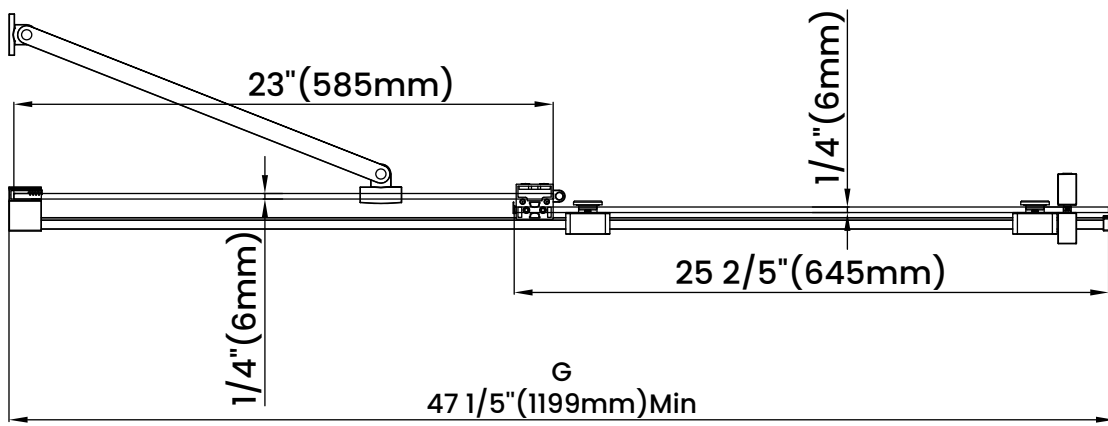

Measurements	
A	Distance Between Handle Holes
B	Handle Length
C	Distance Between Handle Holes To The Side
D	Distance Between Handle Holes To The Bottom
G	Min/Max Shower Door Width
H	Shower Door Height
J	Walk Through Opening Height

Measurements provided are in mm and inches.

Measurements	
A	Distance Between Handle Holes
B	Handle Length
C	Distance Between Handle Holes To The Side
D	Distance Between Handle Holes To The Bottom
G	Min/Max Shower Door Width
H	Shower Door Height
J	Walk Through Opening Height

Measurements provided are in mm and inches.