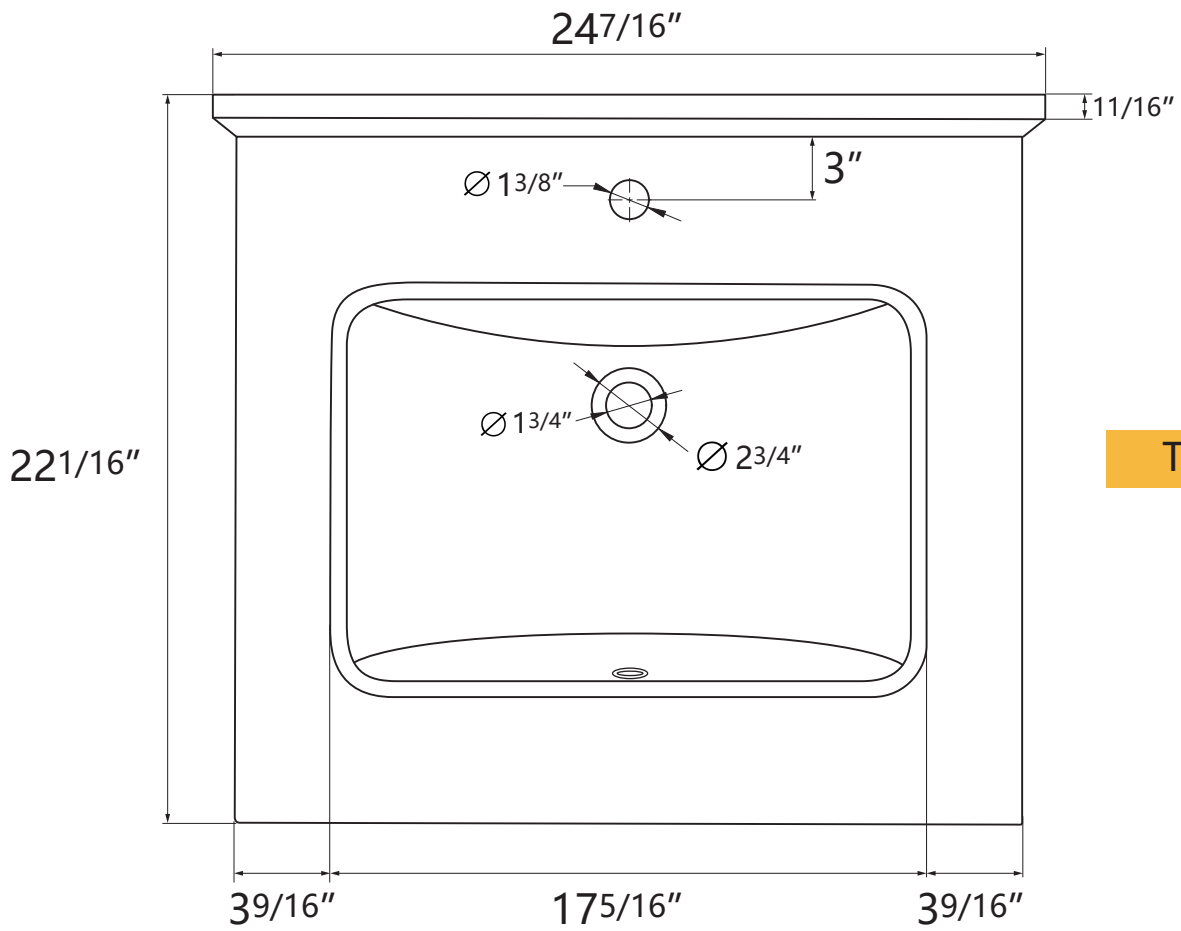

DIMENSION DETAILS

BATHROOM VANITY

PRODUCT
INSTRUCTION
VIDEO

MODEL GP-HG2422

Top View

VANITY SIZE

Front View

Side View