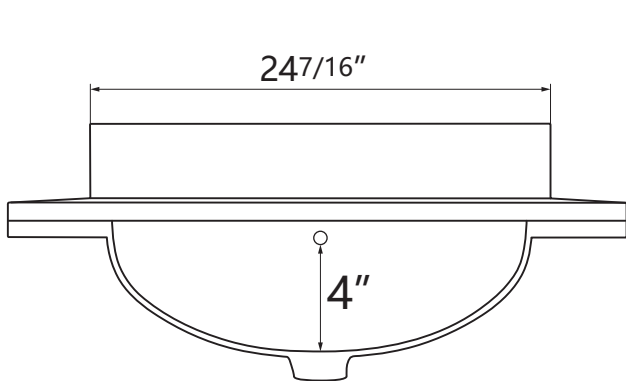

DIMENSION DETAILS

BATHROOM VANITY

PRODUCT
INSTRUCTION
VIDEO

MODEL GP-HG2422

Top View

VANITY SIZE

Front View

Side View