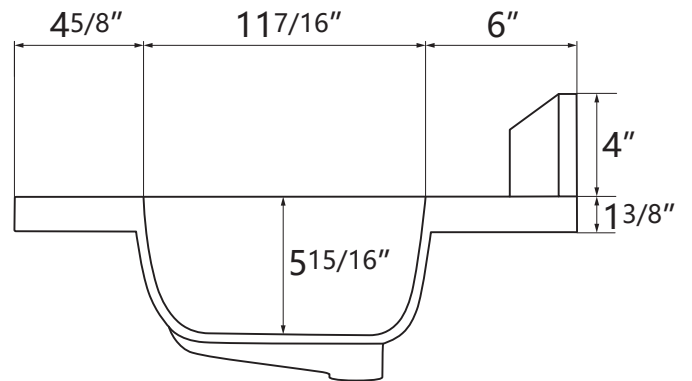

DIMENSION DETAILS

BATHROOM VANITY

PRODUCT
INSTRUCTION
VIDEO

MODEL GP-HG2422

Top View

VANITY SIZE

Front View

Side View