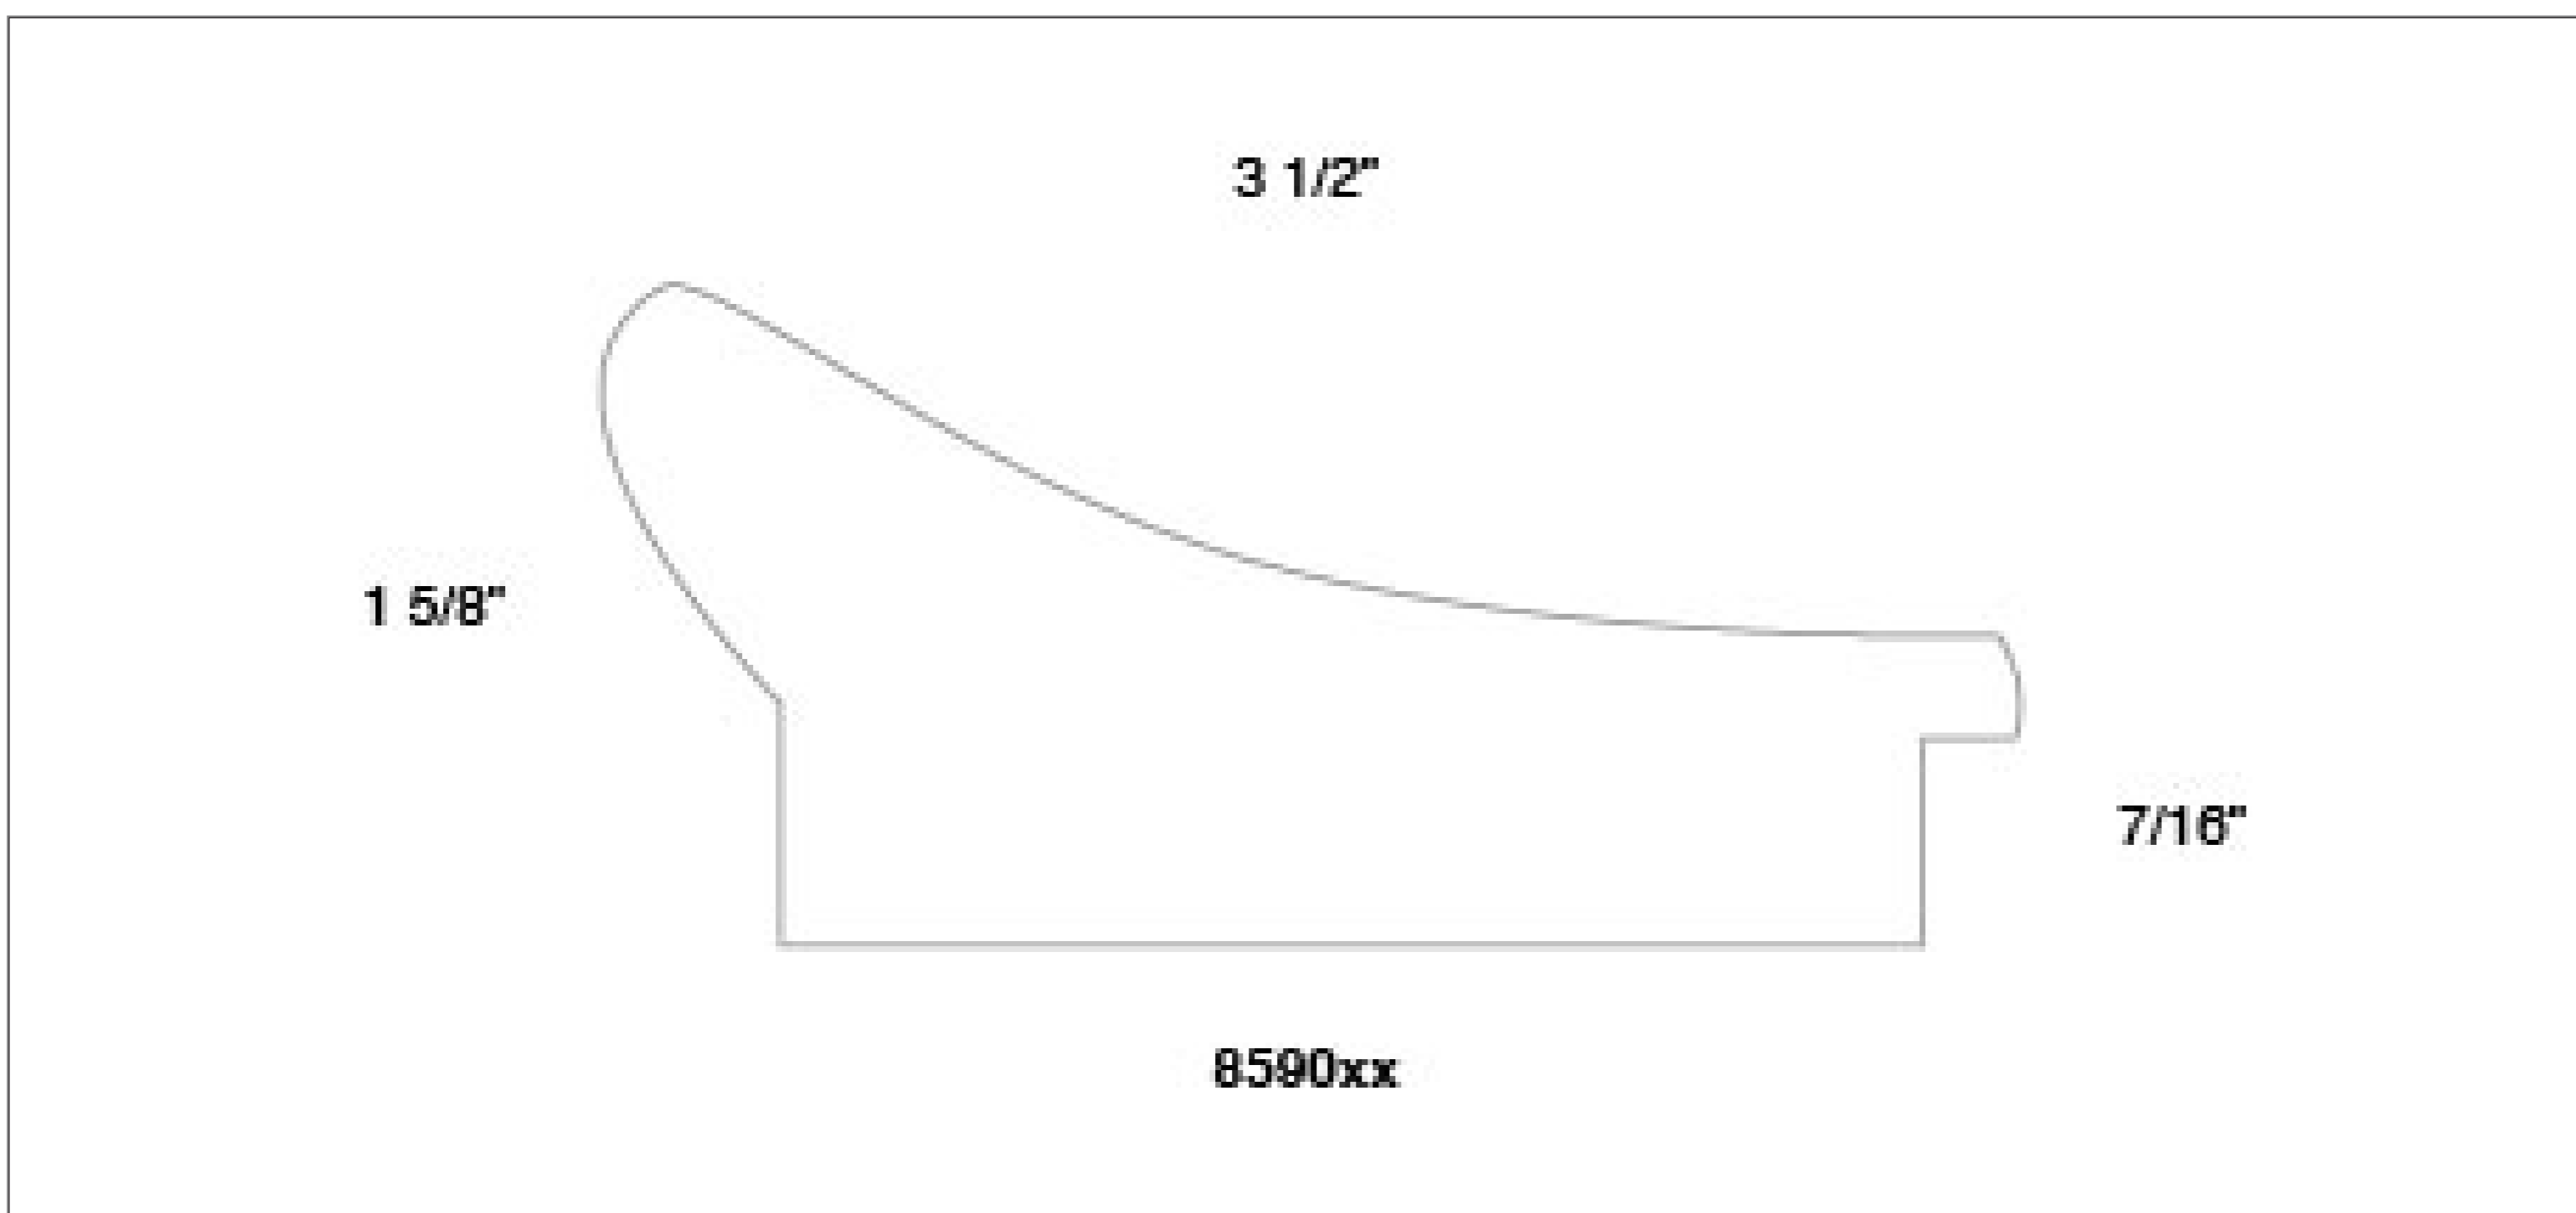

Cross Section (Drawing not to scale)

Specifications

The Collection

Care Instructions

Terms Of Use

Unless otherwise specified and/or credited, all products, samples, images, artwork, text and graphics, are the copyright property of Roma Moulding Inc. All rights reserved. All Content Copyright. All moulding designs are proprietary property and owned by Roma Moulding Inc.