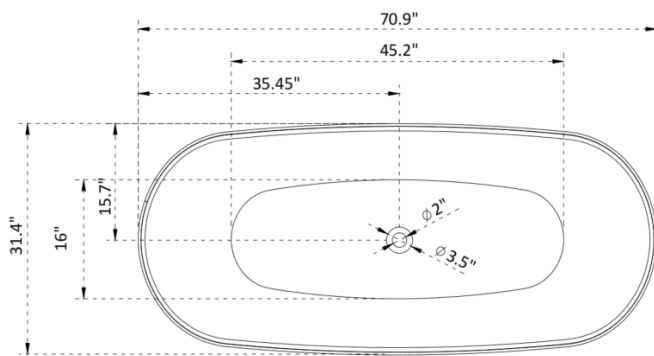

DESCRIPTION

Indulge in tranquility and opulence with the Ancerre Designs Heritage freestanding bath. The oval, ergonomically designed tub not only promises a deep, relaxing soak but also delivers optimal support for your body. Meticulously crafted from cast resin material and featuring one-piece seamless construction, it guarantees exceptional durability. The bath's graceful lines and straight shroud effortlessly integrate into diverse bathroom styles, offering a versatile and stylish addition to your space.

KEY FEATURES

- Material: Solid Surface
- Water Capacity : 92 Gallons.
- Including Adjustable Leg Levelers.
- Inclusive of a pop-up drainer and flexible hose
- With Built-in overflow for added convenience.
- Faucet not included.
- cUPC Certificate.
- 3 Years Warranty.
- Unrivaled comfort achieved through impeccably designed ergonomic structure.
- Non-porous surface for easy cleaning and maintenance.
- Enduring, fade-resistant color maintains vibrancy over time.
- Highly effective thermal insulation ensures prolonged water temperature stability.
- Solid, one-piece construction. Exceptionally durable for decades of use.
- Streamlined and expeditious installation process.

Front View

Top View

Side View

Product Size : 70.9"W x 31.5" D x 22.8"H

Package Size : 74"W x 35"D x 30"H

Net Weight: 396 lbs

Gross Weight: 518 lbs

Color Finish: Matte White (MW)