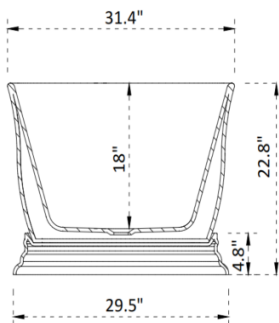

KEY FEATURES

- Material: Solid Surface
- Water Capacity : 92 Gallons.
- Including Adjustable Leg Levelers.
- Inclusive of a pop-up drainer and flexible hose
- With Built-in overflow for added convenience.
- Faucet not included.
- cUPC Certificate.
- 3 Years Warranty.
- Unrivaled comfort achieved through impeccably designed ergonomic structure.
- Non-porous surface for easy cleaning and maintenance.
- Enduring, fade-resistant color maintains vibrancy over time.
- Highly effective thermal insulation ensures prolonged water temperature stability.
- Solid, one-piece construction. Exceptionally durable for decades of use.
- Streamlined and expeditious installation process.

Front View

Top View

Side View

Product Size : 70.9"W x 31.5" D x 22.8"H

Package Size : 74"W x 35"D x 30"H

Net Weight: 396 lbs

Gross Weight: 518 lbs

Color Finish: Matte White (MW)