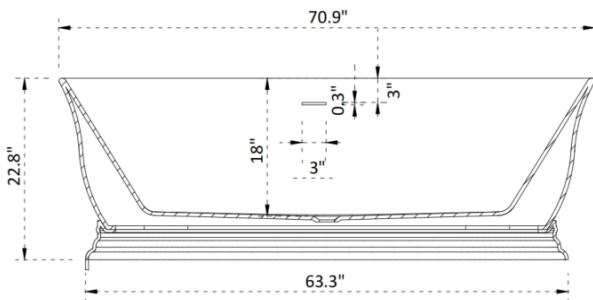

DESCRIPTION

Indulge in tranquility and opulence with the Ancerre Designs Heritage freestanding bath. The oval, ergonomically designed tub not only promises a deep, relaxing soak but also delivers optimal support for your body. Meticulously crafted from cast resin material and featuring one-piece seamless construction, it guarantees exceptional durability. The bath's graceful lines and straight shroud effortlessly integrate into diverse bathroom styles, offering a versatile and stylish addition to your space.

KEY FEATURES

- Material: Solid Surface
- Water Capacity : 92 Gallons.
- Including Adjustable Leg Levelers.
- Inclusive of a pop-up drainer and flexible hose
- With Built-in overflow for added convenience.
- Faucet not included.
- cUPC Certificate.
- 3 Years Warranty.
- Unrivaled comfort achieved through impeccably designed ergonomic structure.
- Non-porous surface for easy cleaning and maintenance.
- Enduring, fade-resistant color maintains vibrancy over time.
- Highly effective thermal insulation ensures prolonged water temperature stability.
- Solid, one-piece construction. Exceptionally durable for decades of use.
- Streamlined and expeditious installation process.

Front View

Top View

Side View

Product Size : 70.9"W x 31.5" D x 22.8"H

Package Size : 74"W x 35"D x 30"H

Net Weight: 396 lbs

Gross Weight: 518 lbs

Color Finish: Matte White (MW)