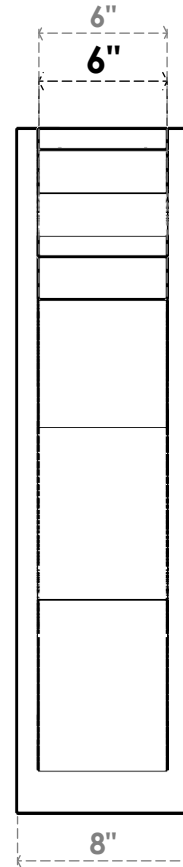

ITEM NUMBER: OUTUROC060X080X20000X32000X060X020X060FST04RCPR

6"W TOP X 8"W BACK X 20"D X 32"H X 6"T TOP X 2"T BACK TIMBERTHANE ROUGH CEDAR FUNSTON FAUX WOOD OPEN OUTLOOKER, TRADITIONAL TOP AND BLOCK BACK, 6"W CLOSED BRACE, PRIMED TAN

SIDE PROFILE

FRONT PROFILE

ISOMETRIC

GENERATED DATE : 07/06/2023

EKENA MILLWORK
2300 WEST MAIN ST.
CLARKSVILLE, TX 75426
TOLL FREE: 866-607-0453
WWW.EKENAMILLWORK.COM

NOTES

1. INSTALLATION TO BE COMPLETED IN ACCORDANCE WITH MANUFACTURER'S SPECIFICATIONS.
2. DRAWING MAY NOT BE TO SCALE
3. THIS DRAWING IS INTENDED FOR DESIGN AND PLANNING PURPOSES ONLY.
4. ALL INFORMATION CONTAINED HEREIN WAS CURRENT AT THE TIME OF DEVELOPMENT BUT MUST BE REVIEWED AND APPROVED BY THE PRODUCT MANUFACTURER TO BE CONSIDERED ACCURATE.
5. TIMBERTHANE ARCHITECTURAL PRODUCTS ARE MADE FROM HIGH DENSITY URETHANE AND COME FACTORY PRIMED