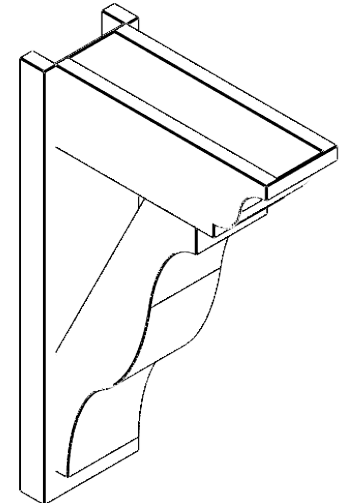

ITEM NUMBER: OUTUROC060X080X20000X32000X060X020X060FST04RCPR

6"W TOP X 8"W BACK X 20"D X 32"H X 6"T TOP X 2"T BACK TIMBERTHANE ROUGH CEDAR FUNSTON FAUX WOOD OPEN OUTLOOKER, TRADITIONAL TOP AND BLOCK BACK, 6"W CLOSED BRACE, PRIMED TAN

SIDE PROFILE

FRONT PROFILE

ISOMETRIC

GENERATED DATE : 07/06/2023

EKENA MILLWORK
2300 WEST MAIN ST.
CLARKSVILLE, TX 75426
TOLL FREE: 866-607-0453
WWW.EKENAMILLWORK.COM

NOTES

1. INSTALLATION TO BE COMPLETED IN ACCORDANCE WITH MANUFACTURER'S SPECIFICATIONS.
2. DRAWING MAY NOT BE TO SCALE
3. THIS DRAWING IS INTENDED FOR DESIGN AND PLANNING PURPOSES ONLY.
4. ALL INFORMATION CONTAINED HEREIN WAS CURRENT AT THE TIME OF DEVELOPMENT BUT MUST BE REVIEWED AND APPROVED BY THE PRODUCT MANUFACTURER TO BE CONSIDERED ACCURATE.
5. TIMBERTHANE ARCHITECTURAL PRODUCTS ARE MADE FROM HIGH DENSITY URETHANE AND COME FACTORY PRIMED