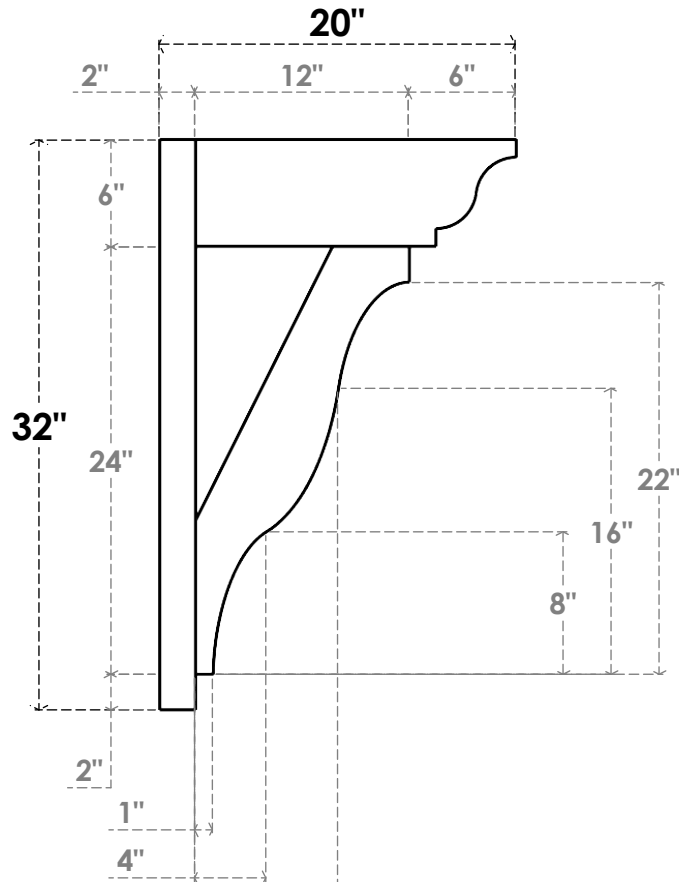

ITEM NUMBER: OUTUROC060X080X20000X32000X060X020X060FST04RCPR

6"W TOP X 8"W BACK X 20"D X 32"H X 6"T TOP X 2"T BACK TIMBERTHANE ROUGH CEDAR FUNSTON FAUX WOOD OPEN OUTLOOKER, TRADITIONAL TOP AND BLOCK BACK, 6"W CLOSED BRACE, PRIMED TAN

SIDE PROFILE

FRONT PROFILE

ISOMETRIC

GENERATED DATE : 07/06/2023

EKENA MILLWORK
2300 WEST MAIN ST.
CLARKSVILLE, TX 75426
TOLL FREE: 866-607-0453
WWW.EKENAMILLWORK.COM

NOTES

1. INSTALLATION TO BE COMPLETED IN ACCORDANCE WITH MANUFACTURER'S SPECIFICATIONS.
2. DRAWING MAY NOT BE TO SCALE
3. THIS DRAWING IS INTENDED FOR DESIGN AND PLANNING PURPOSES ONLY.
4. ALL INFORMATION CONTAINED HEREIN WAS CURRENT AT THE TIME OF DEVELOPMENT BUT MUST BE REVIEWED AND APPROVED BY THE PRODUCT MANUFACTURER TO BE CONSIDERED ACCURATE.
5. TIMBERTHANE ARCHITECTURAL PRODUCTS ARE MADE FROM HIGH DENSITY URETHANE AND COME FACTORY PRIMED