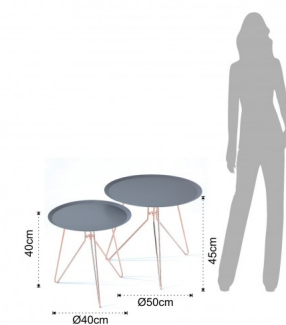

Set 2 coffee tables Jolly

Copper finish

Rating: Not Rated Yet

Price

Sales price 273,00 €