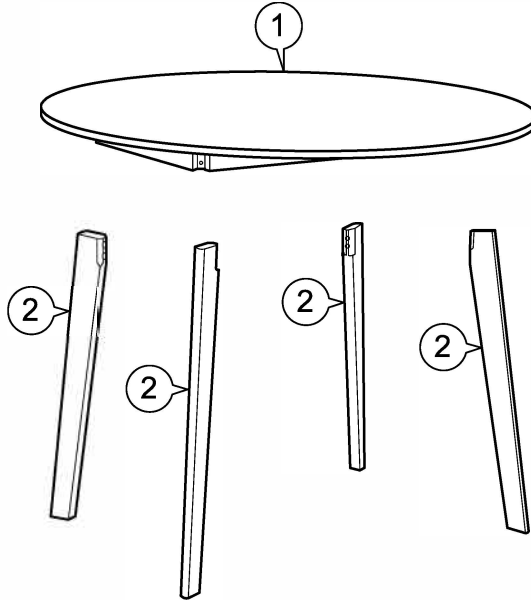

ASSEMBLY INSTRUCTIONS

Round Dining Table

Not Provided

2 Persons

Part List

Hardware List

A  M6 x 70mm = 8	B  1/4" = 8	C  1/4" = 8	D  = 1
---	---	---	--