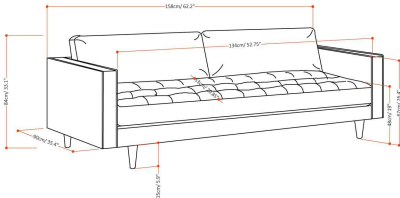

LOVESEAT

Net Weight: 75.8 (lbs)