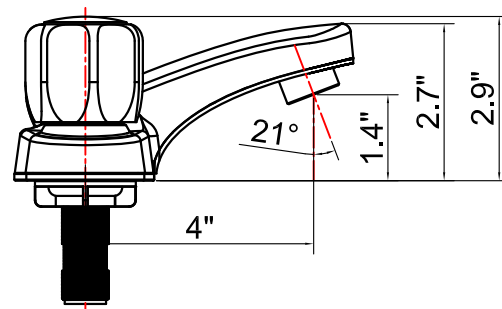

Model No./Colors/Finishes:

- CP Polished Chrome
- BN Brush Nickel PVD
- NB Nobel Bronze
- ORB Oil Rubber Bronze
- PB Polished Brass PVD