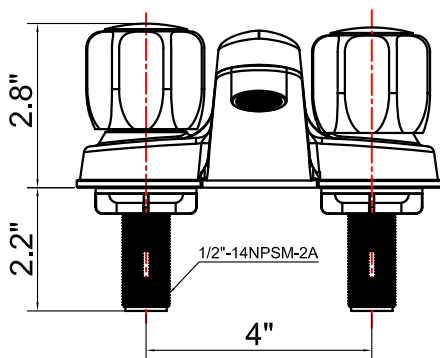

Model No./Colors/Finishes:

- CP Polished Chrome
- BN Brush Nickel PVD
- NB Nobel Bronze
- ORB Oil Rubber Bronze
- PB Polished Brass PVD