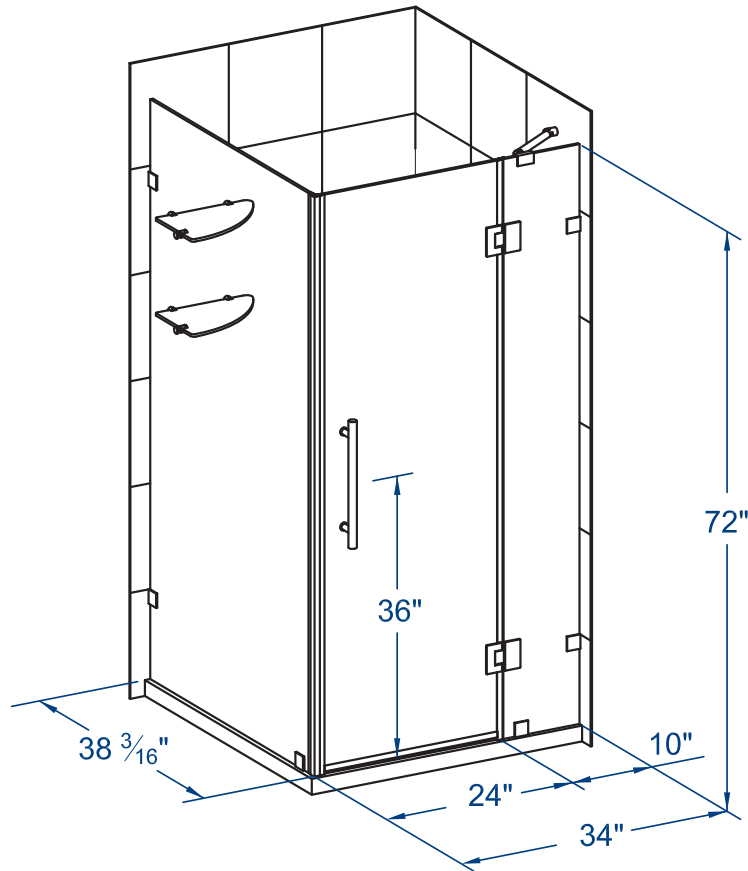

AVALUX GS

SEN992-3438-10

ASTON

COMPLETELY FRAMELESS HINGED SHOWER ENCLOSURE WITH SHELVES

FEATURES

COMPLETELY FRAMELESS

REVERSIBLE DOOR

CORNER ALCOVE