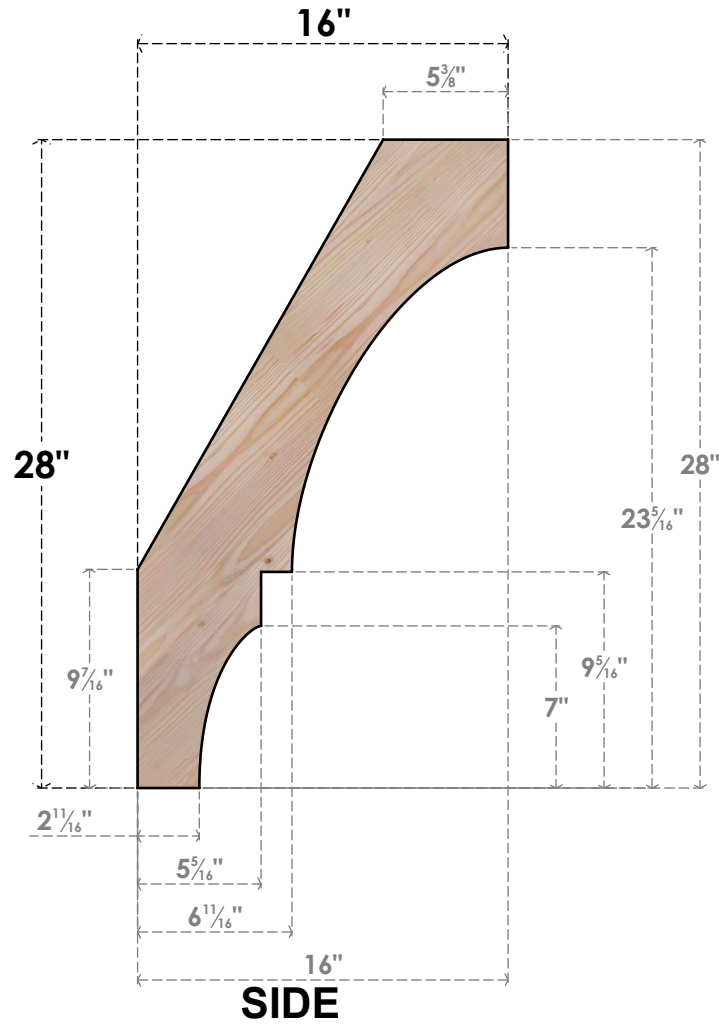

BRC06X16X28BOA00SDF

5 1/2"W X 16"D X 28"H BALBOA SMOOTH BRACE, DOUGLAS FIR

EKENA MILLWORK
 2300 WEST MAIN ST.
 CLARKSVILLE, TX 75426
 TOLL FREE: 866-607-0453
 WWW.EKENAMILLWORK.COM

NOTES

1. INSTALLATION TO BE COMPLETED IN ACCORDANCE WITH MANUFACTURER'S SPECIFICATIONS.
2. DRAWING MAY NOT BE TO SCALE
3. THIS DRAWING IS INTENDED FOR DESIGN AND PLANNING PURPOSES ONLY.
4. ALL INFORMATION CONTAINED HEREIN WAS CURRENT AT THE TIME OF DEVELOPMENT BUT MUST BE REVIEWED AND APPROVED BY THE PRODUCT MANUFACTURER TO BE CONSIDERED ACCURATE.
5. PRODUCTS ARE NOT KILN DRIED. THIS ITEM IS UNIQUE AND WILL CONTAIN THE NATURAL VARIATIONS THAT THE WOOD SPECIES OFFERS. THIS MAY RESULT IN VARIATIONS UP TO 1/4"