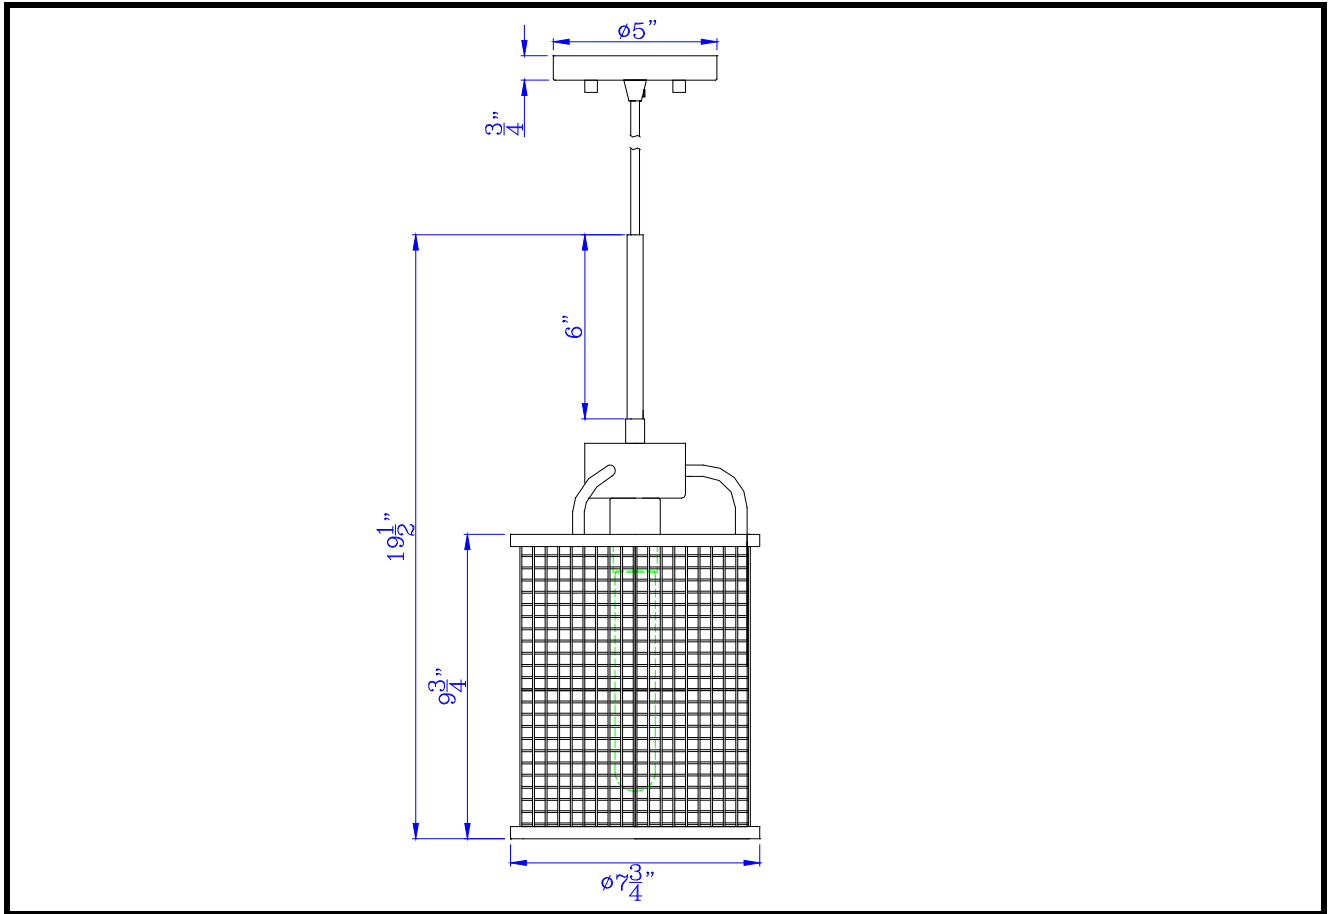

Drawing:

Description: Metal/wood pendant light (Edison bulb NOT included) Metal/Pine

Material: Bronze/Wood

Finish : 19 1/2"

Height: 7 3/4"

Width: 7 3/4"

Reach: 60W

Wattage : Medium Base (E26)

Socket : Incandescent or CFL

Bulb:

Chain Length:

Wire Length: 6'

Wire Color: Black

Shade No:

Material:

Shade size: