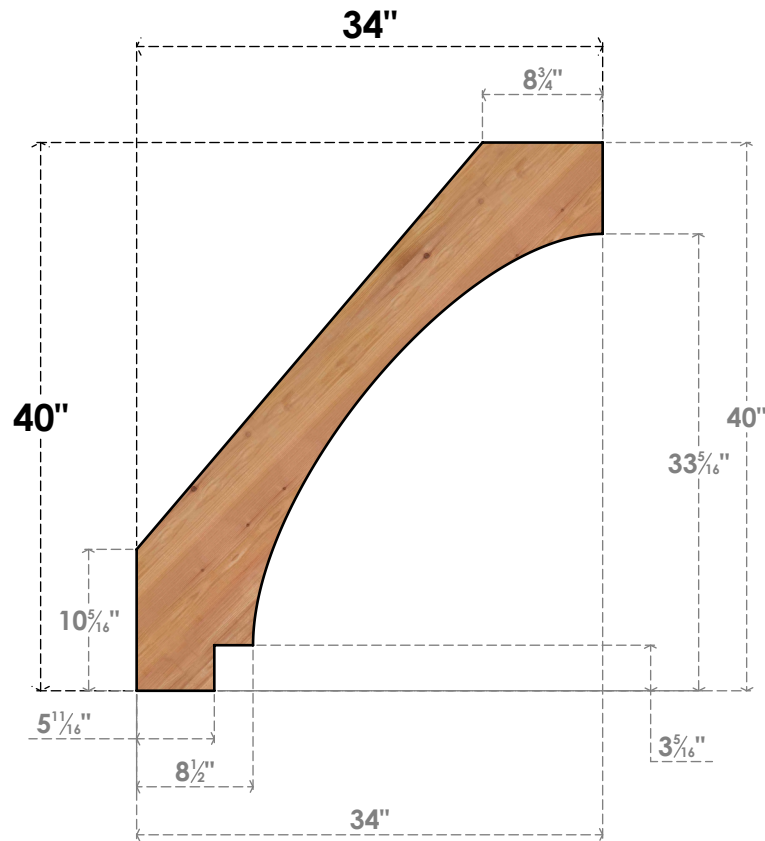

BRC06X34X40IMP00SWR

5 1/2"W X 34"D X 40"H IMPERIAL SMOOTH BRACE, WESTERN RED CEDAR

SIDE

FRONT

EKENA MILLWORK
 2300 WEST MAIN ST.
 CLARKSVILLE, TX 75426
 TOLL FREE: 866-607-0453
 WWW.EKENAMILLWORK.COM

NOTES