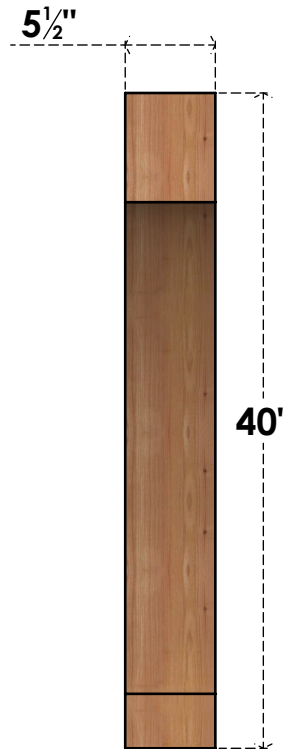

BRC06X34X40IMP00SWR

5 1/2"W X 34"D X 40"H IMPERIAL SMOOTH BRACE, WESTERN RED CEDAR

SIDE

FRONT

EKENA MILLWORK
 2300 WEST MAIN ST.
 CLARKSVILLE, TX 75426
 TOLL FREE: 866-607-0453
 WWW.EKENAMILLWORK.COM

NOTES

1. INSTALLATION TO BE COMPLETED IN ACCORDANCE WITH MANUFACTURER'S SPECIFICATIONS.
2. DRAWING MAY NOT BE TO SCALE
3. THIS DRAWING IS INTENDED FOR DESIGN AND PLANNING PURPOSES ONLY.
4. ALL INFORMATION CONTAINED HEREIN WAS CURRENT AT THE TIME OF DEVELOPMENT BUT MUST BE REVIEWED AND APPROVED BY THE PRODUCT MANUFACTURER TO BE CONSIDERED ACCURATE.
5. PRODUCTS ARE NOT KILN DRIED. THIS ITEM IS UNIQUE AND WILL CONTAIN THE NATURAL VARIATIONS THAT THE WOOD SPECIES OFFERS. THIS MAY RESULT IN VARIATIONS UP TO 1/4"