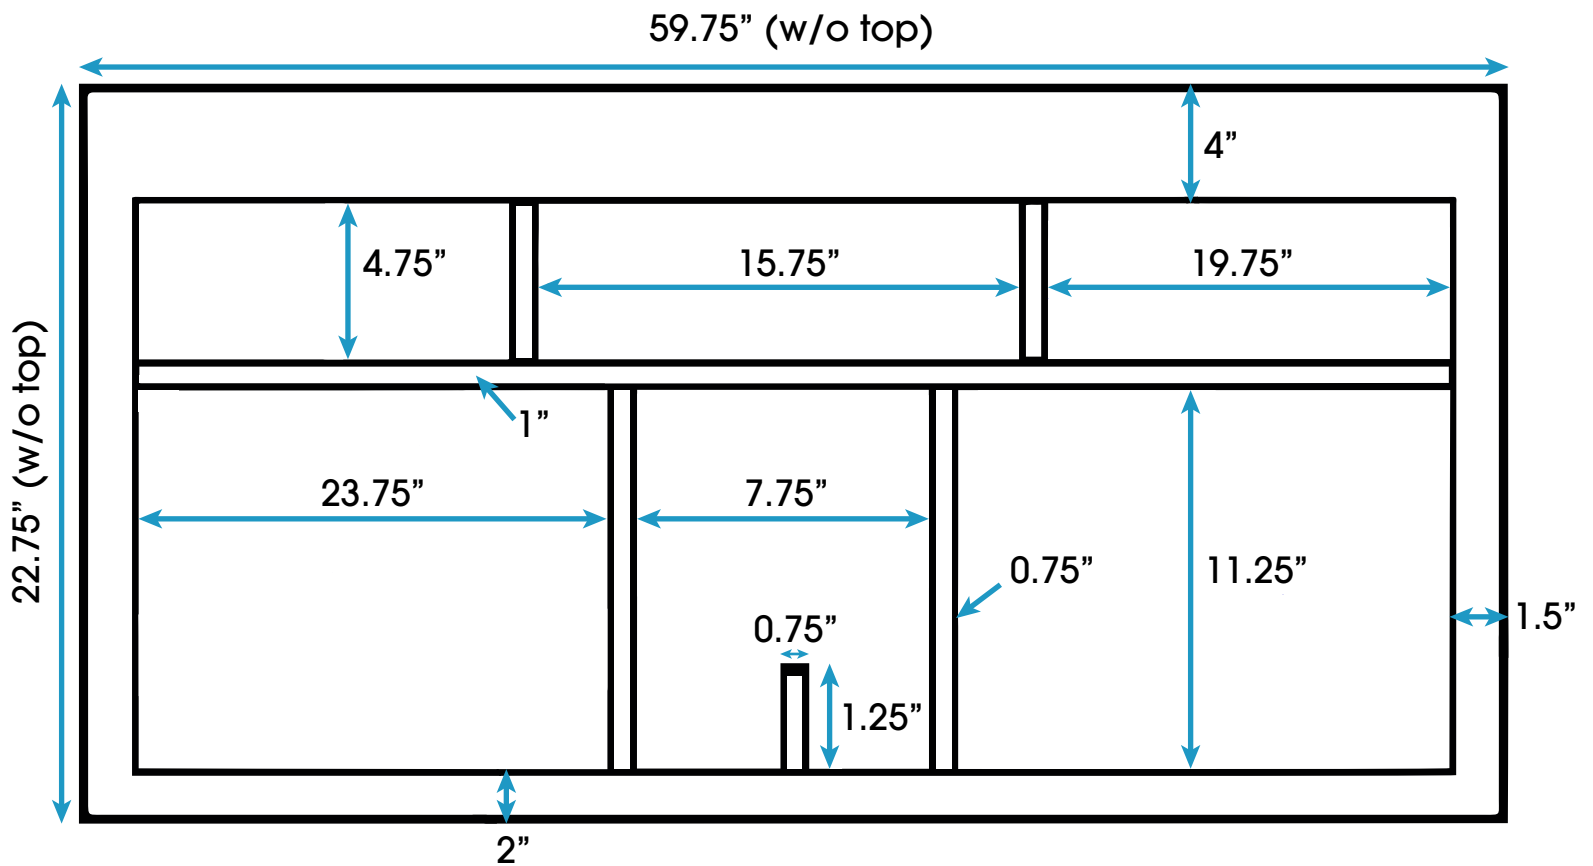

60-inch Single Vanity (Back View)

All measurements are approximate and rounded to the nearest quarter inch
Please allow for a slight margin of error