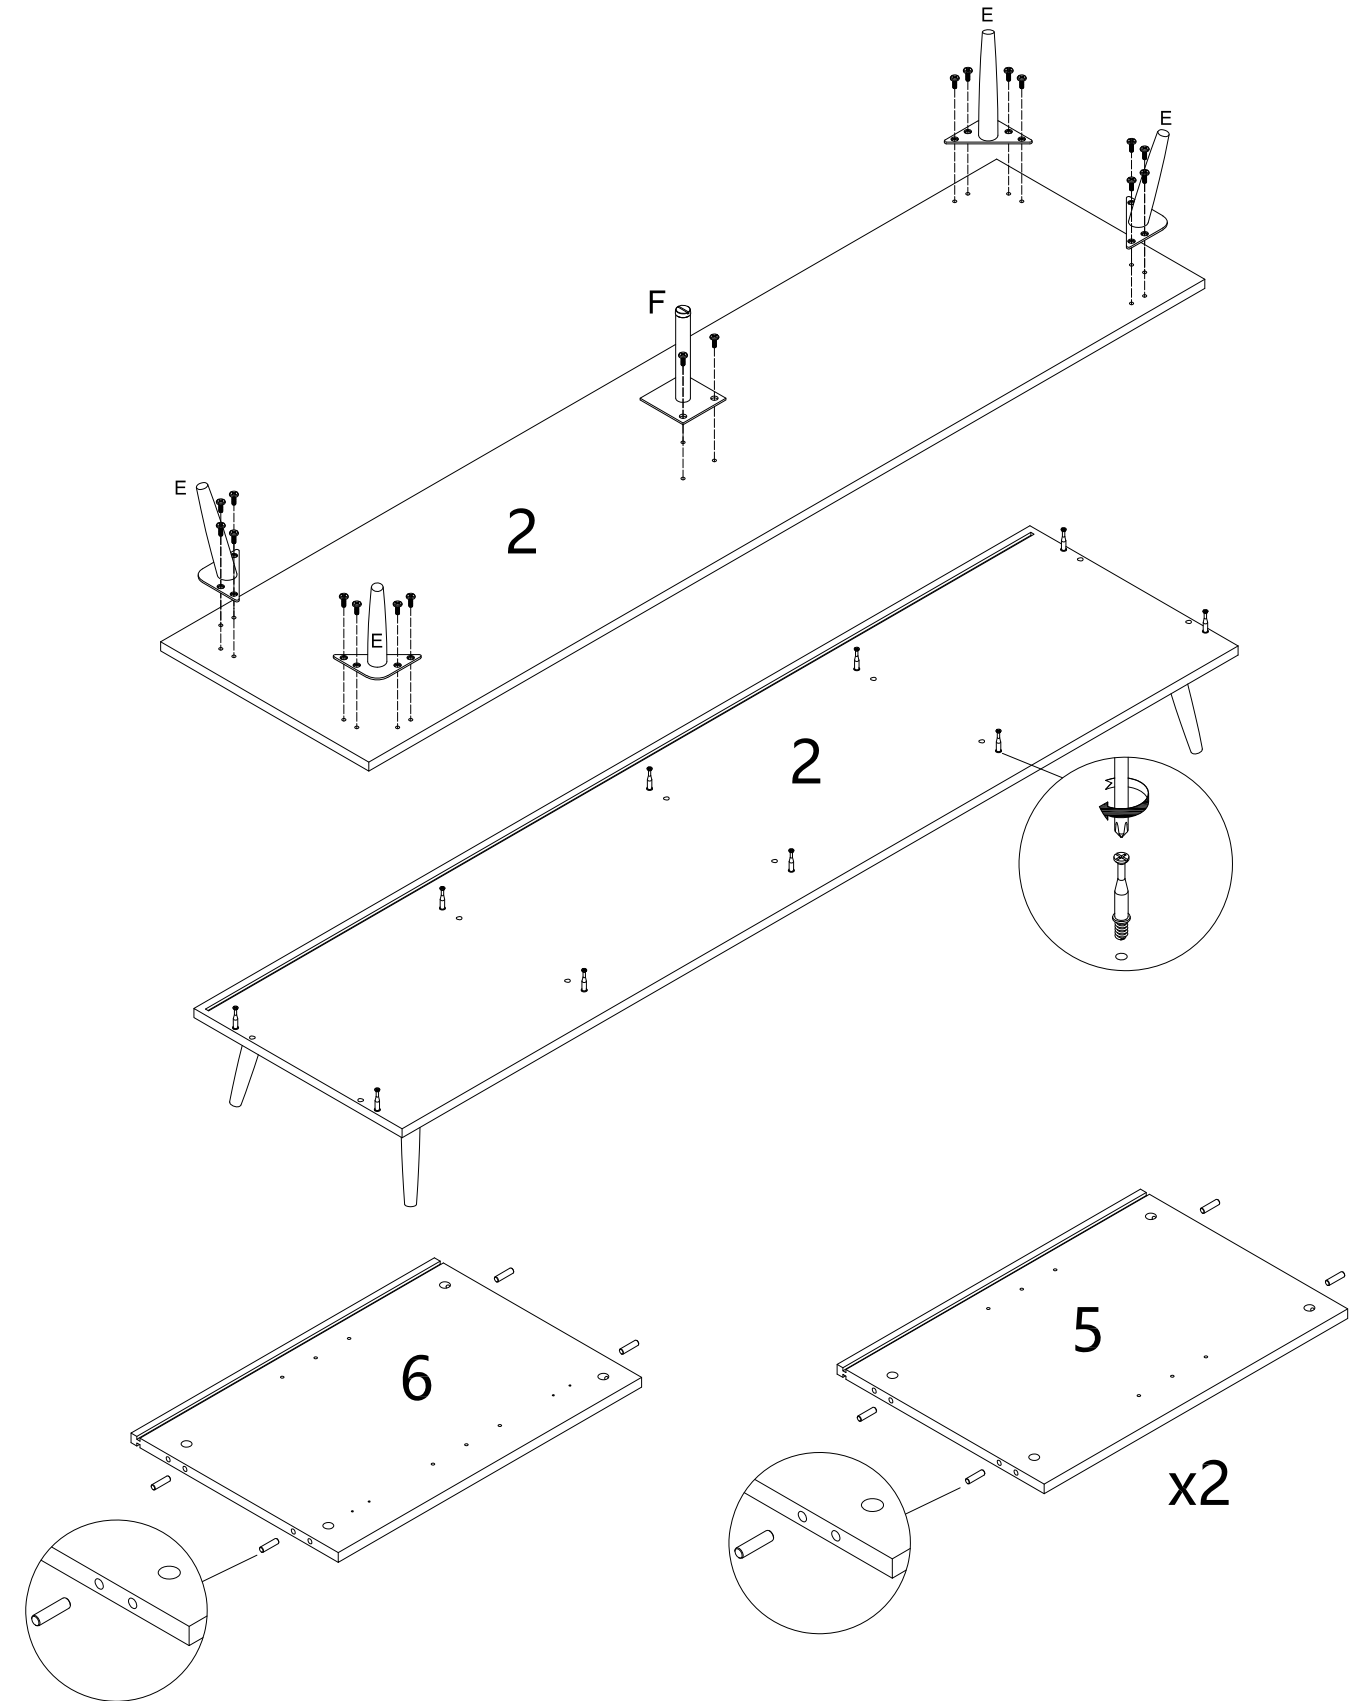

PREAMBLE

CATALOGS

Basic Product Parameter	01
Unpacking List	02-03
Installation instructions	04-12
Transport and installation	13
Caveat	13

BASIC PRODUCT PARAMETERS

BRAND NAME	FAUX LEATHER PANEL-STYLE SIDEBOARD
MODEL NUMBER	FW-GS01
SIZES	164.8*40.8*77.5 CM
MAKERS	Zhejiang Eskimo Technology Co., Ltd.
COMPANY ADDRESS	Build ing 4, No.63 Jiuhan Road, Shangcheng District Hangzhou city, Zhejiang Province,China.

INSTALLATION INSTRUCTIONS

Step 1

				
A	L=45MM	10pcs	C	Ø8*30
				12pcs
		E	/	4pcs
		F	/	1pcs
		H	M6*15	19pcs

INSTALLATION INSTRUCTIONS

Step 2

	
B Ø15*13 6pcs	C Ø8*30 8pcs

INSTALLATION INSTRUCTIONS

Step 3

B Ø15*13 4pcs

INSTALLATION INSTRUCTIONS

Step 4

	
A L=45MM 10pcs	B Ø15*13 10pcs

INSTALLATION INSTRUCTIONS

Step 5

	
M Ø6*20 8pcs	N M6*25 12pcs

INSTALLATION INSTRUCTIONS