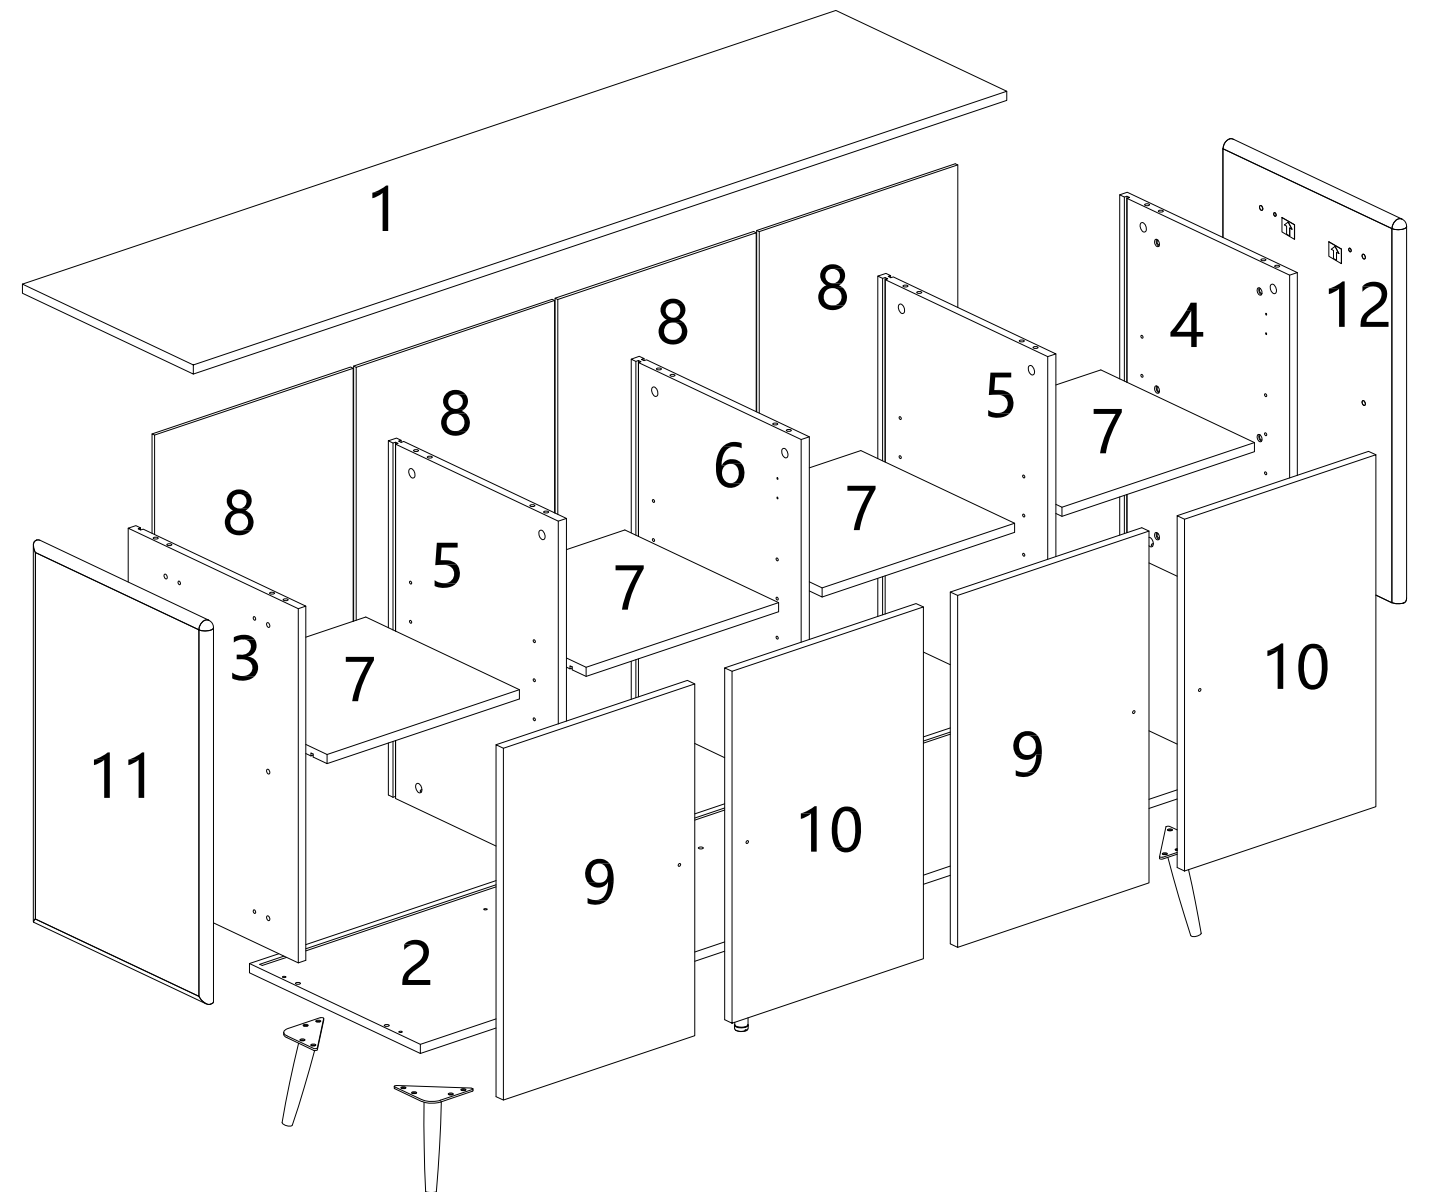

UNPACKING LIST

NO.	SIZE	QTY	NO.	SIZE	QTY
1	1598*398*15	1	7	378*360*16	4
2	1598*398*15	1	8	390*590*5	4
3	580*396*16	1	9	576*376*16	2
4	580*396*16	1	10	576*376*16	2
5	580*396*16	2	11	622*408*25	1
6	580*396*16	1	12	622*408*25	1