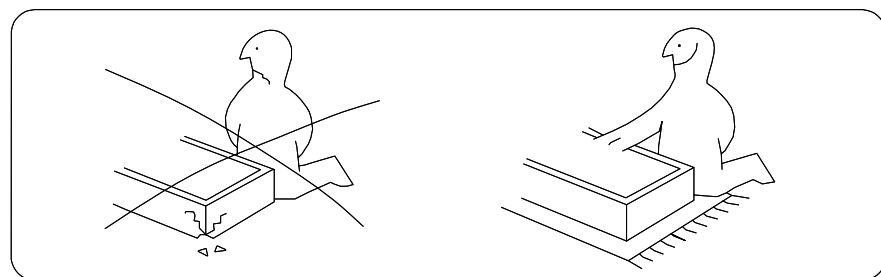

SIDEBOARDS FW-GS01

USAGE GUIDELINES

(to use this product, please read this User Guide carefully)

This product is suitable for the living room.

Dear friends.

Thank you for using our products, in order to facilitate your correct operation of this product, please read this user guide carefully before use and store it in a fixed place so that you can consult it in the future.

PREAMBLE

CATALOGS

Basic Product Parameter	01
Unpacking List	02-03
Installation instructions	04-12
Transport and installation	13
Caveat	13

BASIC PRODUCT PARAMETERS

BRAND NAME	FAUX LEATHER PANEL-STYLE SIDEBOARD
MODEL NUMBER	FW-GS01
SIZES	164.8*40.8*77.5 CM
MAKERS	Zhejiang Eskimo Technology Co., Ltd.
COMPANY ADDRESS	Build ing 4, No.63 Jiuhan Road, Shangcheng District Hangzhou city, Zhejiang Province,China.