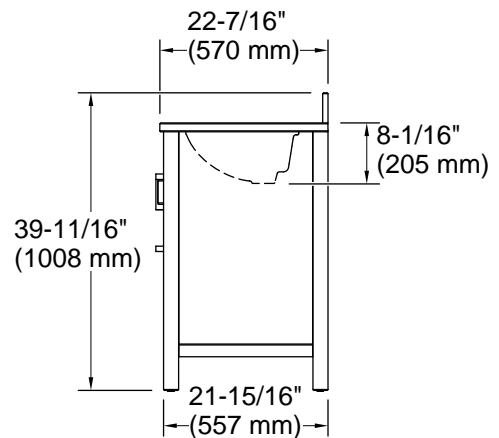

Technical Information

All product dimensions are nominal.

Notes

Install this product according to the installation instructions.

Select the type of fastener based upon the wall material. Two 250 lb (113.4 kg) minimum load bearing fasteners are recommended.