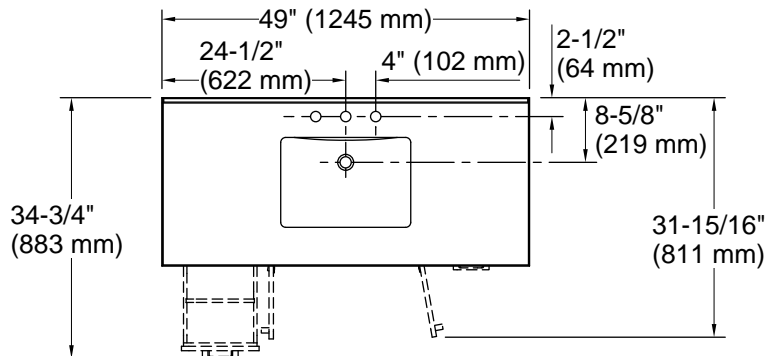

Technical Information

All product dimensions are nominal.

Notes

Install this product according to the installation instructions.

Select the type of fastener based upon the wall material. Two 250 lb (113.4 kg) minimum load bearing fasteners are recommended.