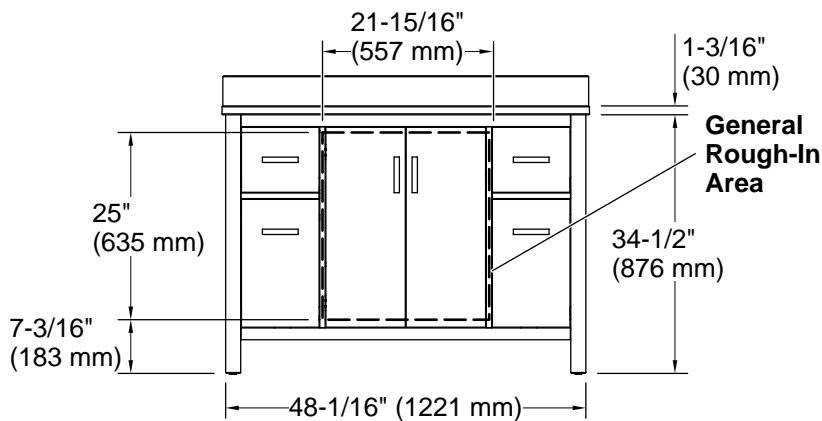

Technical Information

All product dimensions are nominal.

Notes

Install this product according to the installation instructions.

Select the type of fastener based upon the wall material. Two 250 lb (113.4 kg) minimum load bearing fasteners are recommended.