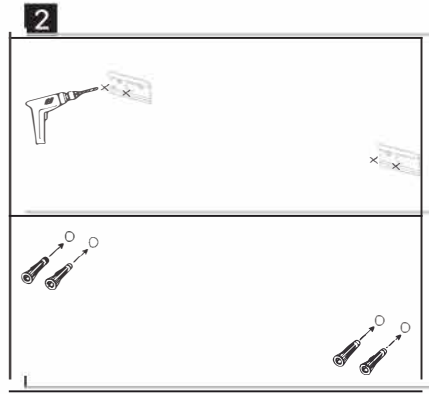

**Category:** Bathroom Vanity

**Material:** Wood

**Dimensions:**

31.5"(L) x 17.7"(W) x 19.6"(H)

**Colors:**

Gold

Silver

Black

White

**Technical Data**

\*Numbers are in inches

Assembly Instructions

---

## Rear View & Dimensions