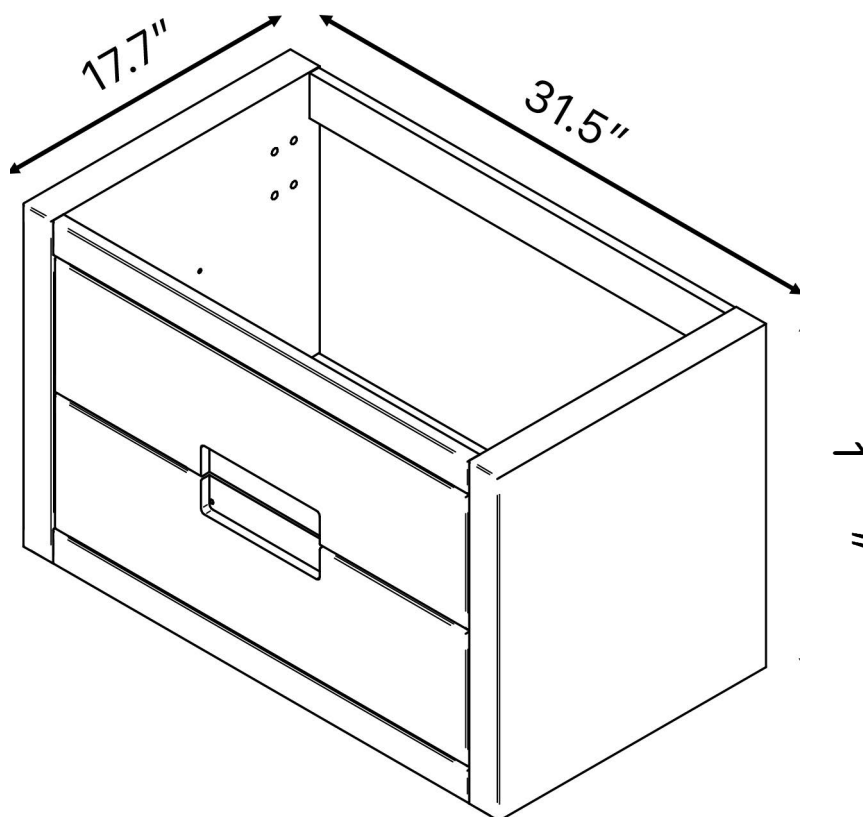

**Category:** Bathroom Vanity

**Material:** Wood

**Dimensions:**

31.5"(L) x 17.7"(W) x 19.6"(H)

**Colors:**

Gold

Silver

Black

White

**Technical Data**

\*Numbers are in inches

Assembly Instructions

---

## Rear View & Dimensions