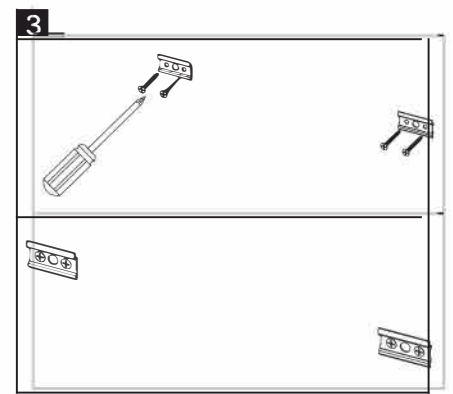

**Category:** Bathroom Vanity

**Material:** Wood

**Dimensions:**

31.5"(L) x 17.7"(W) x 19.6"(H)

**Colors:**

Gold

Silver

Black

White

**Technical Data**

\*Numbers are in inches

Assembly Instructions

---

## Rear View & Dimensions