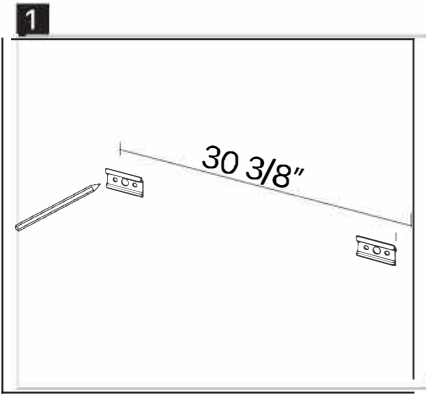

**Category:** Bathroom Vanity

**Material:** Wood

**Dimensions:**

31.5"(L) x 17.7"(W) x 19.6"(H)

**Colors:**

Gold

Silver

Black

White

**Technical Data**

\*Numbers are in inches

Assembly Instructions

---

## Rear View & Dimensions