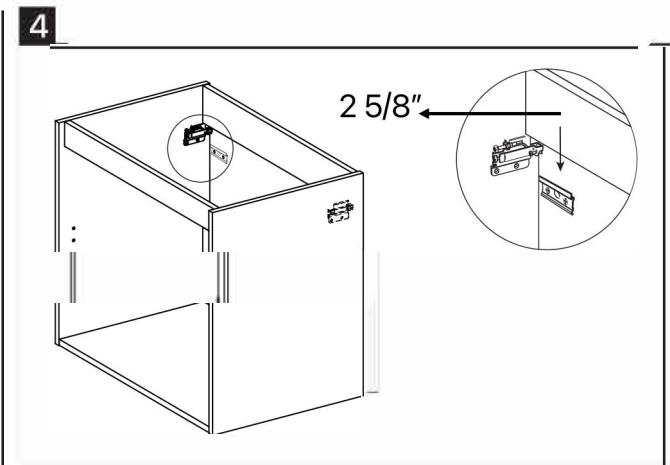

**Category:** Bathroom Vanity

**Material:** Wood

**Dimensions:**

31.5"(L) x 17.7"(W) x 19.6"(H)

**Colors:**

Gold

Silver

Black

White

**Technical Data**

\*Numbers are in inches

Assembly Instructions

---

## Rear View & Dimensions