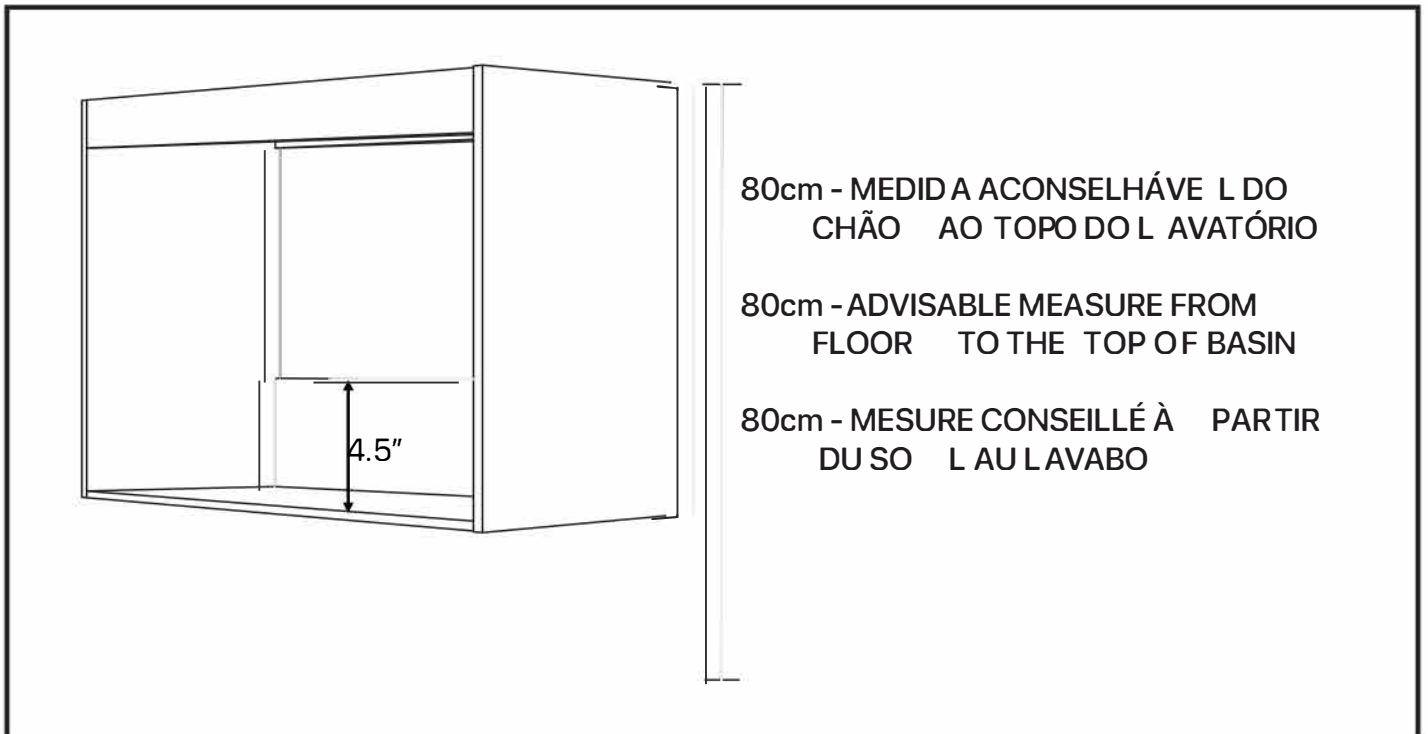

**Category:** Bathroom Vanity

**Material:** Wood

**Dimensions:**

31.5"(L) x 17.7"(W) x 19.6"(H)

**Colors:**

Gold

Silver

Black

White

**Technical Data**

\*Numbers are in inches

Assembly Instructions

---

## Rear View & Dimensions