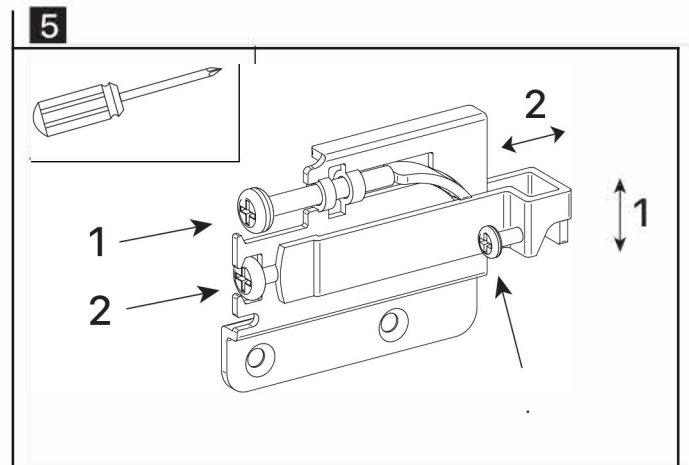

**Category:** Bathroom Vanity

**Material:** Wood

**Dimensions:**

31.5"(L) x 17.7"(W) x 19.6"(H)

**Colors:**

Gold

Silver

Black

White

**Technical Data**

\*Numbers are in inches

Assembly Instructions

---

## Rear View & Dimensions