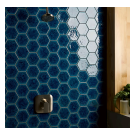

Colorway
Blue

Commercial
Wall Only

Finish
Crackled Glossy

Item Size
4.48\"/>

Material
Porcelain

Residential
Wall Only

PRODUCT GALLERY

DETAILED SPECS