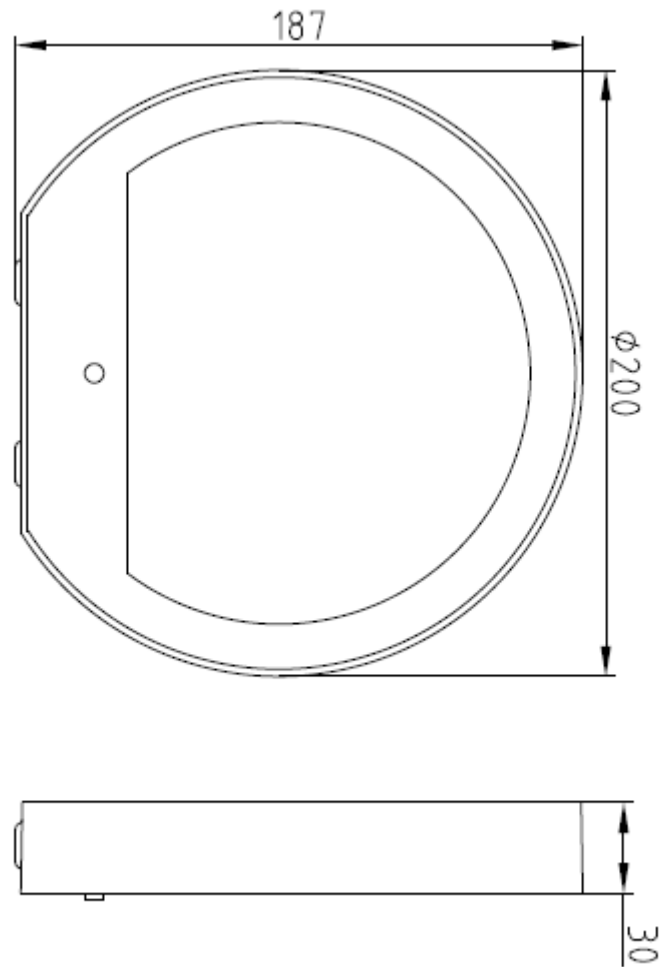

PH6021 - Patilo Outdoor LED Solar Wall Light

Installation notes

Mount the luminaire to the desired surface using the fixings provided.

Once charged, hold down the power button for 5 seconds to switch on.

Solar charge time: 5-8 Hours

Dimming function – After presence is detected, the luminaire will dim to 15% output after 30 seconds.

Refer to the instruction manual for further guidance.

Part code	PH6021
Diffuser	Clear
Dimensions (mm)	200x187x30
Construction	Aluminium body / Polycarbonate diffuser
Finish	Grey Powder coat
Class	Class III
IP rating	IP54
Wattage	2.2W
Lumen Output	224lm
CCT	3000K
CRI	>80
Beam angle	101°
Battery life	8 Hours
Battery type	1 x 2200mAh Lithium battery
Lamp included	Yes, non-replaceable
Dimmable	See installation notes
Voltage	3.7V
Net weight (g)	841
Gross weight (g)	961
Warranty	2 Years
Manufactured in accordance with	BS EN 60598
Origin of manufacture	PRC