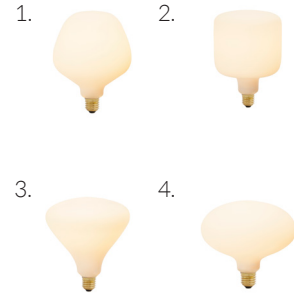

Anodised aluminium pendant, fitted with a braided 3 metre black kink free cord that's easily adjusted by hand. Complete with ceiling rose as standard.

FIXTURE

Type: Pendant
Materials: Anodised aluminium
Finish: Anodised
Ceiling rose dimensions: 1.57in x 2.56in
Lampholder: E26
Weight: 0.675 lbs
Warranty: 1 year
Input Voltage: 110-120V
Cord: 3 metre cord, Black fabric covered silicone
Luminaire: Class I
Wattage: Max 60 W

Dimmable: Yes

2.56 in

1.57 in

BEST PAIRED WITH

1. Enno / Noma / Oblo / Oval

OUTER CARTON

Pc/ Ctn: 9
Gross weight: 11.9 lbs
Length: 15.0in
Width: 15.0in
Height: 8.3in

EAN US: 5060400150571

OAK KNUCKLE PENDANT

SKU: OAK-KP-01-US

tala®

FSC-certified hardwood pendant, fitted with a braided 3 metre black kink free cord that's easily adjusted by hand. Complete with ceiling rose as standard.

FIXTURE