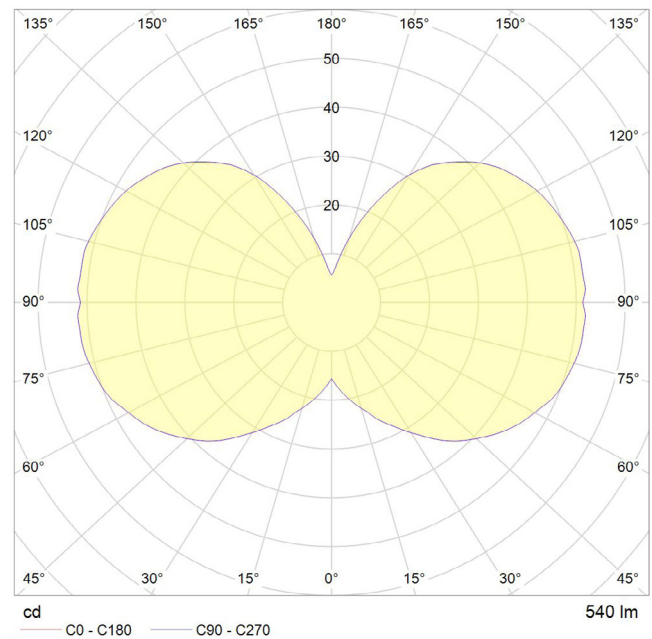

POLAR DIAGRAM

DIMMING

Dimmable: Yes
Dimming type: Trailing edge
Recommended US Dimmer: Lutron - Diva DVVELV-300P-XX
(X denotes faceplate color)

A full list of compatible dimmers is available on request.

OUTER CARTON

Pc/ Ctn: 20
Gross weight: 9.92lbs
Length: 29.9in
Width: 12.2in
Height: 14.9in

IES/LDT FILE

Available upon request.

EAN US: 5060400150304