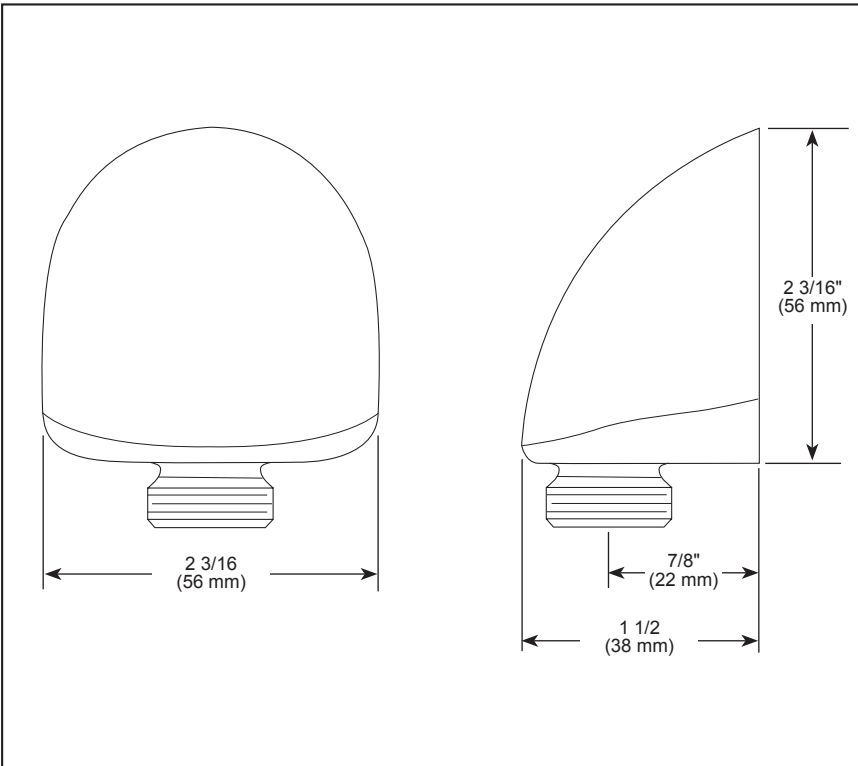

COMPLIES WITH:

- ASME A112.18.1 / CSA B125.1

▲ Designate proper finish suffix

Delta Faucet Company reserves the right (1) to make changes in specifications and materials, and (2) to change or discontinue models, both without notice or obligation. Dimensions are for reference only. See current full-line price book or www.deltafaucet.com for finish options and product availability.

DSP-B-50560 Rev. C

Delta Faucet Company

55 E. 111th Street, Carmel, IN 46280
350 South Edgeware Road, St. Thomas, ON N5P 4L1
© 2025 Delta Faucet Company