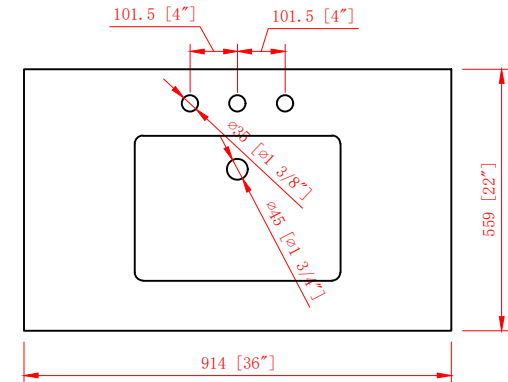

36" Bathroom Vanity

36 in. W x 22 in.D x 38 in.H
(91.4cm x 55.9 cm x96.5 cm)

Top View

Back View