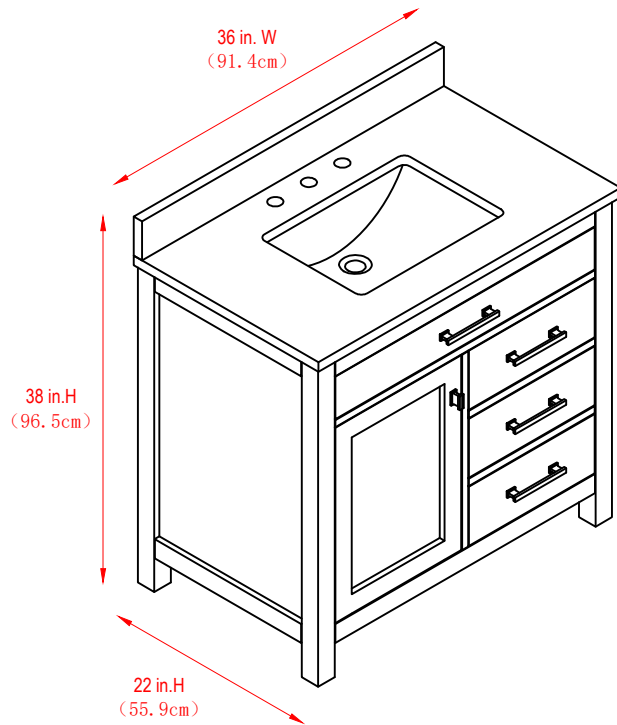

36" Bathroom Vanity

36 in. W x 22 in.D x 38 in.H
(91.4cm x 55.9 cm x96.5 cm)

Top View

Back View