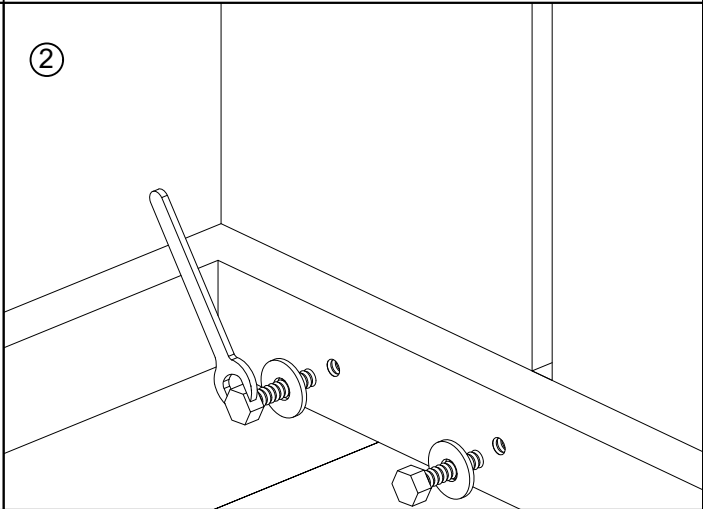

Assembly Instruction

Product Description: Console Table

Hardware and Component List:

No.	Hardware/Component List	Quantity
1	 Top	01
2	 Leg	02
3	 Hexa Bolt	06
4	 Washer	06
5	 Spanner	01

CAUTION: Please do not over tighten bolts.