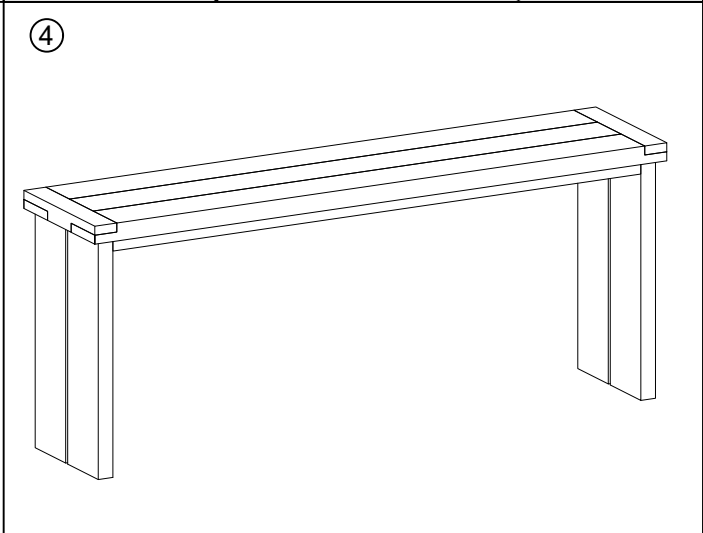

Assembly Instruction

Product Description: Console Table

Hardware and Component List:

No.	Hardware/Component List	Quantity
1	 Top	01
2	 Leg	02
3	 Hexa Bolt	06
4	 Washer	06
5	 Spanner	01

CAUTION: Please do not over tighten bolts.