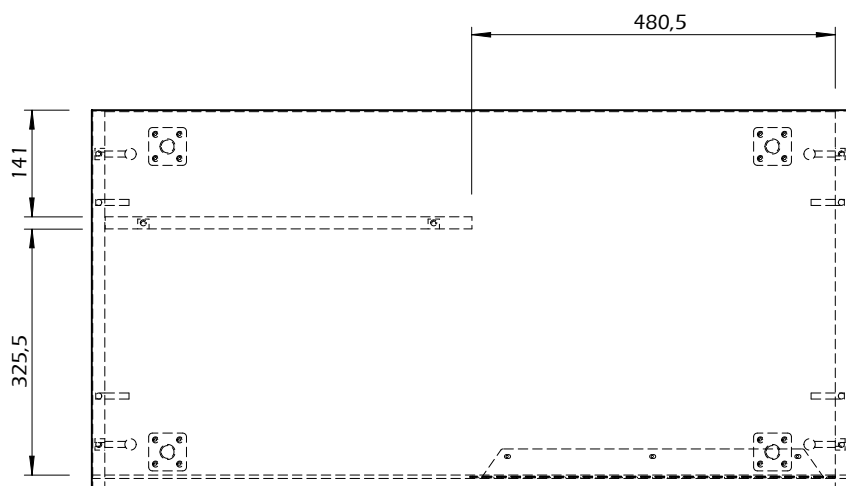

Technical Information

COFFEE TABLE RADIO

30min

30kg