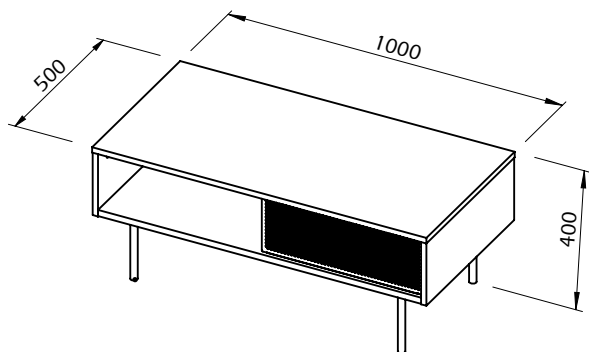

Technical Information

COFFEE TABLE RADIO

30min

30kg