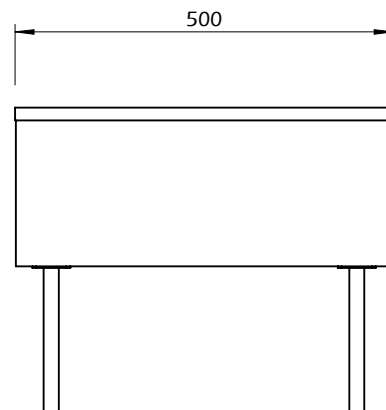

Technical Information

COFFEE TABLE RADIO

30min

30kg