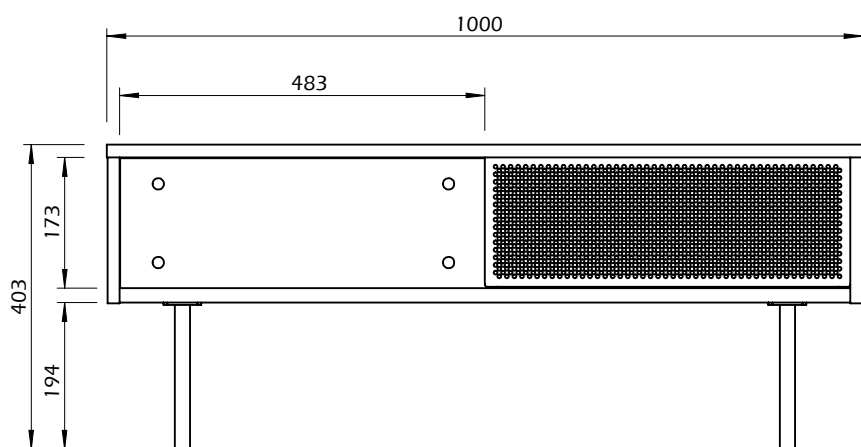

Technical Information

COFFEE TABLE RADIO

30min

30kg