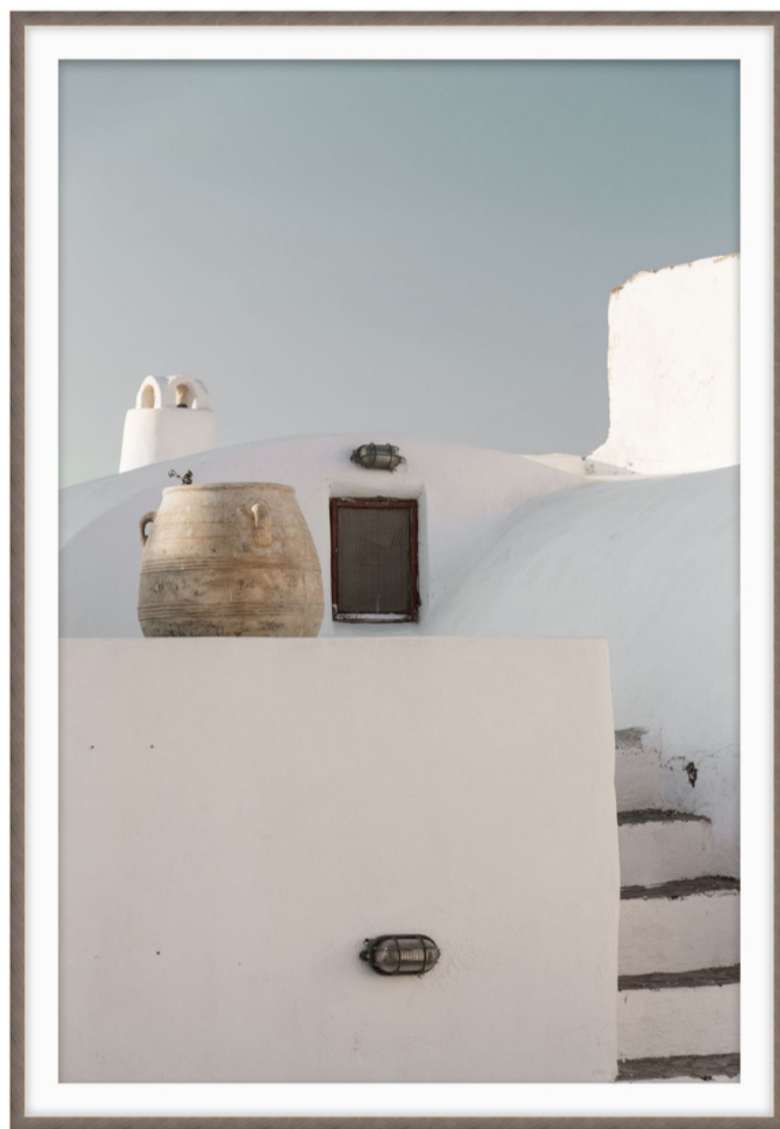

## Moments Collected 1

D2201S44025-3552

Moments Collected features an image of a secluded Mediterranean rooftop terrace high above the sea. The photograph's minimalist composition offers a study in form, perspective, and emphasis. A large, ceramic decorative pot, a shuttered window, and a chimney provide emphasis that adds a subtle touch of visual interest to the scene. The perspective offers a multi-tiered view that lifts the sight toward the sky. Smooth clean lines and curvilinear structures give the composition a strong sense of form.

Offering an intimate glimpse of coastal life, Moments Collected displays personal artifacts against a backdrop of blue and white. An original addition to the exclusive ART by TA Collection.

► Frame Width: 0.625 in

W 18 x D 2¾ x H 26 inches

**Material(s):** Paper

**Collection:** Art by TA

**Style:** Modern / Formal Modern

**Type:** Décor / Wall Art