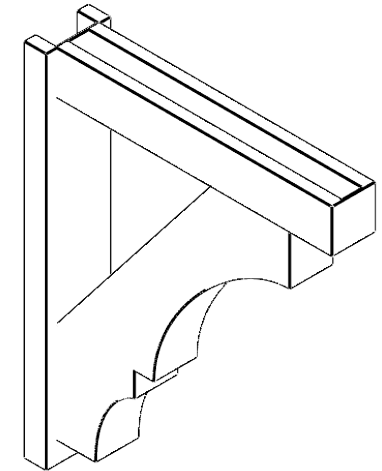

**ITEM NUMBER: OUTUROC040X060X28000X34000X040X020X040BOA44RCPR**

4"W TOP X 6"W BACK X 28"D X 34"H X 4"T TOP X 2"T BACK TIMBERTHANE ROUGH CEDAR BALBOA FAUX WOOD OPEN OUTLOOKER, BLOCK TOP AND BACK, 4"W CLOSED BRACE, PRIMED TAN

**SIDE PROFILE**

**FRONT PROFILE**

**ISOMETRIC**

GENERATED DATE : 07/05/2023

EKENA MILLWORK  
2300 WEST MAIN ST.  
CLARKSVILLE, TX 75426  
TOLL FREE: 866-607-0453  
WWW.EKENAMILLWORK.COM

**NOTES**

1. INSTALLATION TO BE COMPLETED IN ACCORDANCE WITH MANUFACTURER'S SPECIFICATIONS.
2. DRAWING MAY NOT BE TO SCALE
3. THIS DRAWING IS INTENDED FOR DESIGN AND PLANNING PURPOSES ONLY.
4. ALL INFORMATION CONTAINED HEREIN WAS CURRENT AT THE TIME OF DEVELOPMENT BUT MUST BE REVIEWED AND APPROVED BY THE PRODUCT MANUFACTURER TO BE CONSIDERED ACCURATE.
5. TIMBERTHANE ARCHITECTURAL PRODUCTS ARE MADE FROM HIGH DENSITY URETHANE AND COME FACTORY PRIMED