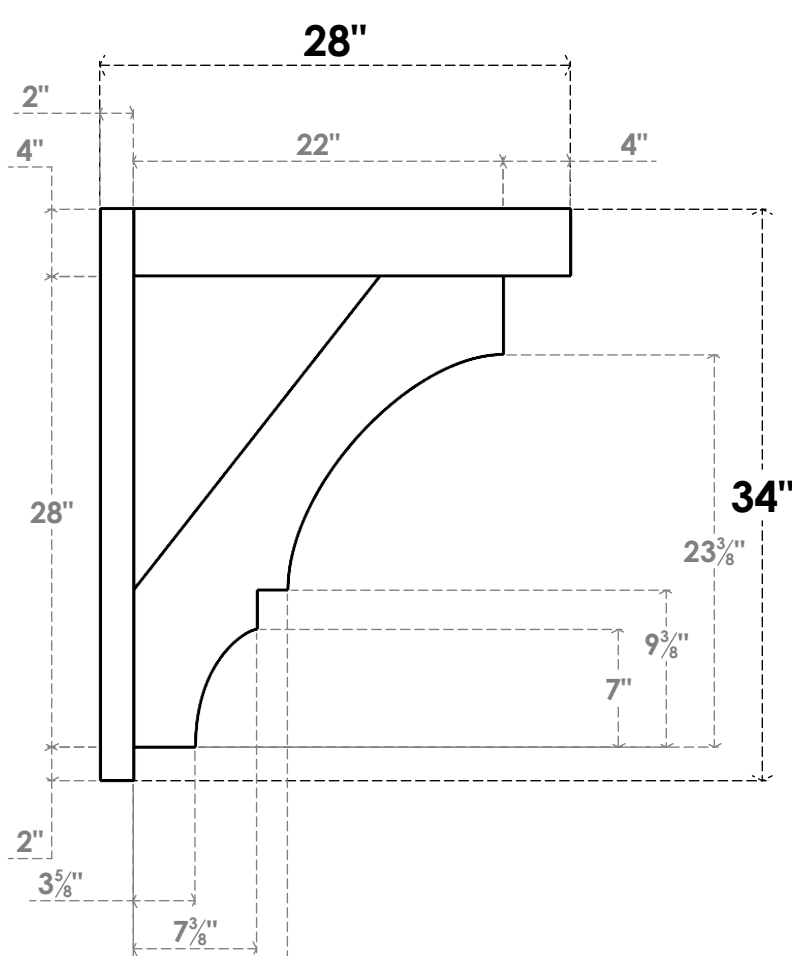

**ITEM NUMBER: OUTUROC040X060X28000X34000X040X020X040BOA44RCPR**

4"W TOP X 6"W BACK X 28"D X 34"H X 4"T TOP X 2"T BACK TIMBERTHANE ROUGH CEDAR BALBOA FAUX WOOD OPEN OUTLOOKER, BLOCK TOP AND BACK, 4"W CLOSED BRACE, PRIMED TAN

**SIDE PROFILE**

**FRONT PROFILE**

**ISOMETRIC**

GENERATED DATE : 07/05/2023

EKENA MILLWORK  
2300 WEST MAIN ST.  
CLARKSVILLE, TX 75426  
TOLL FREE: 866-607-0453  
WWW.EKENAMILLWORK.COM

**NOTES**

1. INSTALLATION TO BE COMPLETED IN ACCORDANCE WITH MANUFACTURER'S SPECIFICATIONS.
2. DRAWING MAY NOT BE TO SCALE
3. THIS DRAWING IS INTENDED FOR DESIGN AND PLANNING PURPOSES ONLY.
4. ALL INFORMATION CONTAINED HEREIN WAS CURRENT AT THE TIME OF DEVELOPMENT BUT MUST BE REVIEWED AND APPROVED BY THE PRODUCT MANUFACTURER TO BE CONSIDERED ACCURATE.
5. TIMBERTHANE ARCHITECTURAL PRODUCTS ARE MADE FROM HIGH DENSITY URETHANE AND COME FACTORY PRIMED