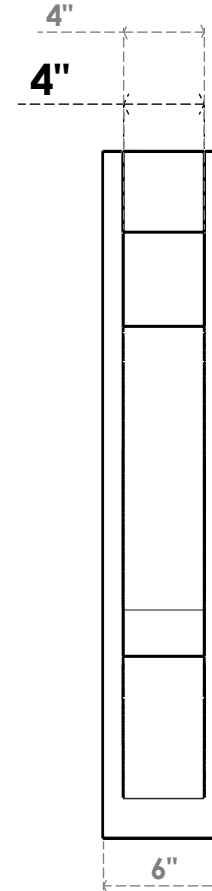

**ITEM NUMBER: OUTUROC040X060X28000X34000X040X020X040BOA44RCPR**

4"W TOP X 6"W BACK X 28"D X 34"H X 4"T TOP X 2"T BACK TIMBERTHANE ROUGH CEDAR BALBOA FAUX WOOD OPEN OUTLOOKER, BLOCK TOP AND BACK, 4"W CLOSED BRACE, PRIMED TAN

**SIDE PROFILE**

**FRONT PROFILE**

**ISOMETRIC**

GENERATED DATE : 07/05/2023

EKENA MILLWORK  
2300 WEST MAIN ST.  
CLARKSVILLE, TX 75426  
TOLL FREE: 866-607-0453  
WWW.EKENAMILLWORK.COM

**NOTES**

1. INSTALLATION TO BE COMPLETED IN ACCORDANCE WITH MANUFACTURER'S SPECIFICATIONS.
2. DRAWING MAY NOT BE TO SCALE
3. THIS DRAWING IS INTENDED FOR DESIGN AND PLANNING PURPOSES ONLY.
4. ALL INFORMATION CONTAINED HEREIN WAS CURRENT AT THE TIME OF DEVELOPMENT BUT MUST BE REVIEWED AND APPROVED BY THE PRODUCT MANUFACTURER TO BE CONSIDERED ACCURATE.
5. TIMBERTHANE ARCHITECTURAL PRODUCTS ARE MADE FROM HIGH DENSITY URETHANE AND COME FACTORY PRIMED