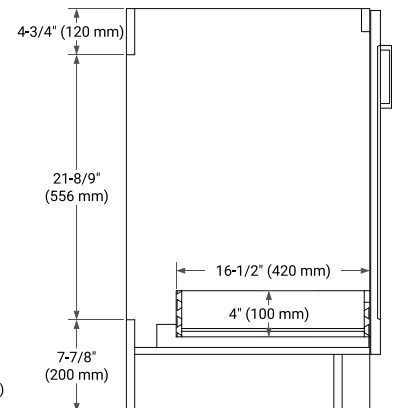

## BASE CABINET DIMENSIONS

72" W x 21.6" D x 34.5" H

## FRONT VIEW

## SIDE VIEW

## PLAN VIEW