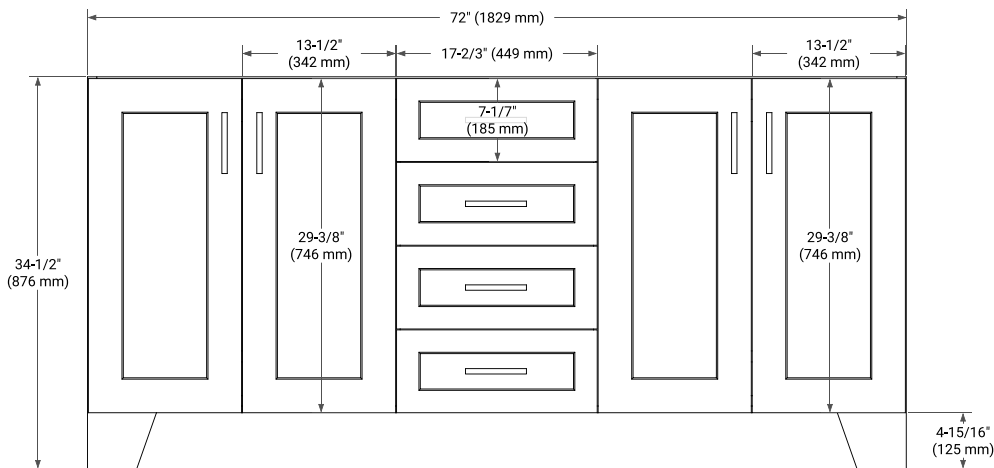

72" DOUBLE SINK BASE CABINET

BASE CABINET DIMENSIONS

72" W x 21.6" D x 34.5" H

FEATURES

- Solid wood frame & plywood panels
- Dovetail drawers and joints
- Soft closing doors & drawers

HARDWARE FINISHES*

Brushed Nickel   Satin Brass   Matte Black   Polished Chrome

Hardware comes preinstalled with the illustrated option. Other finishes are available on our online store if you prefer a different one.

AVAILABLE COLORS

White   Grey   Midnight Blue

FRONT VIEW

SIDE VIEW

PLAN VIEW