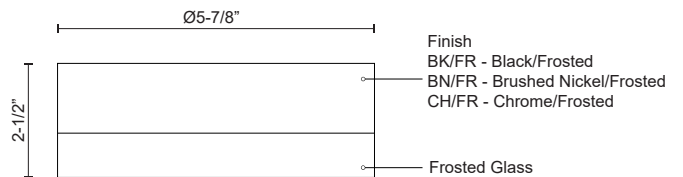

**BEDFORD
FM3506
FLUSH MOUNT**

PROJECT

DESCRIPTION

Single LED round flush mount ceiling fixture with two finishes. Round glass polished surface and painted white interior with chrome finish or round glass frosted and painted white interior with brushed nickel/black finish. Equipped with our powerful 120V AC LED technology.

FM3506-BK
Black/Frosted

FM3506-BN
Brushed
Nickel/Frosted

FM3506-CH/FR
Chrome/Frosted

SPECIFICATION DETAILS

* For custom options, consult factory for details.

Fixture Dimensions	D5-7/8" x H2-1/2"
Light Source	AC LED Module
Wattage	10W
Total Lumens	800lm
Delivered Lumens	BN/FR-518lm
Voltage	120V
Color Temperature	3000K
CRI (Ra)	90CRI
Optional Color Temps	2700K - 5000K Available, Minimum Order Quantities Apply
LED Rated Life	50,000 hours
Dimming	100% - 10%, ELV Dimmer (Not Included)
Glass Details	Clear or Frosted Interior Glass
Location	Dry
Compliance	T24-JA8
Warranty	5 Years
Mounting Style	All Orientation; Ceiling and Wall;
CEC Title 24 JA8	Yes, JA8-19