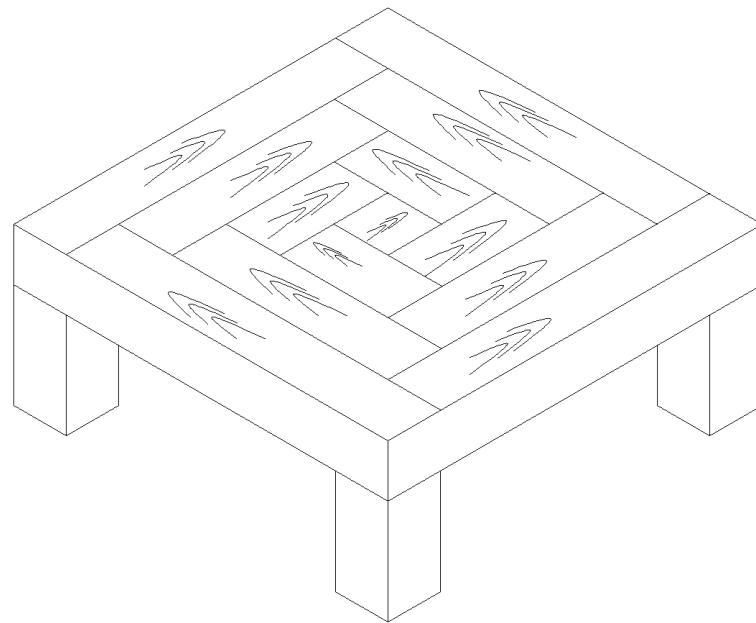

ASSEMBLY INSTRUCTIONS.

COFFEE TABLE RUSTIC BROWN

THANK YOU FOR YOUR PURCHASE!

PARTS AND HARDWARE.

NO.	DESCRIPTION	IMAGE	Q'TY
①	BODY		1
②	LEGS		4
③	BOLT M8x45		8
④	FLAT WASHER φ8-16		8
⑤	ALLEN KEY		1

NOTES.

Thank you for purchasing this quality product! Be sure to check all packing material carefully for small part that may have come loose inside the carton during shipping.

Caution: The item is heavy, assembly should be performed by two people.