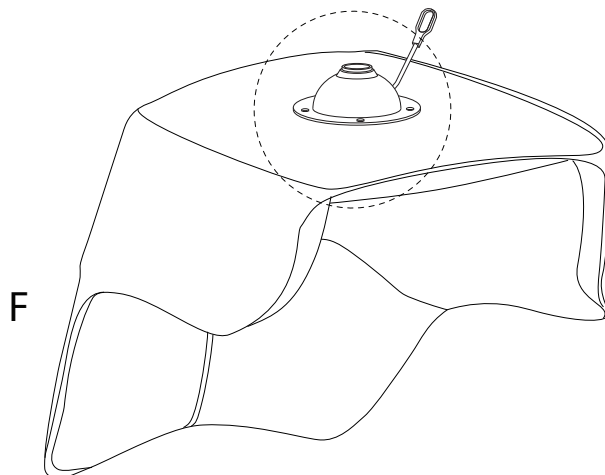

An L-shaped metal bracket is shown inside a circle. To its right is a power drill with a diagonal line through it, indicating it should not be used.	A warning triangle containing an exclamation mark.	A clock face showing approximately 1:50.
A rectangular block is shown on a textured base inside a circle. To its right is the same block with a screw being inserted into it, crossed out with a diagonal line.	A warning triangle containing an exclamation mark.	A simple line drawing of a person.

x 1

F

x 1

G

x 4

H

x 1

4