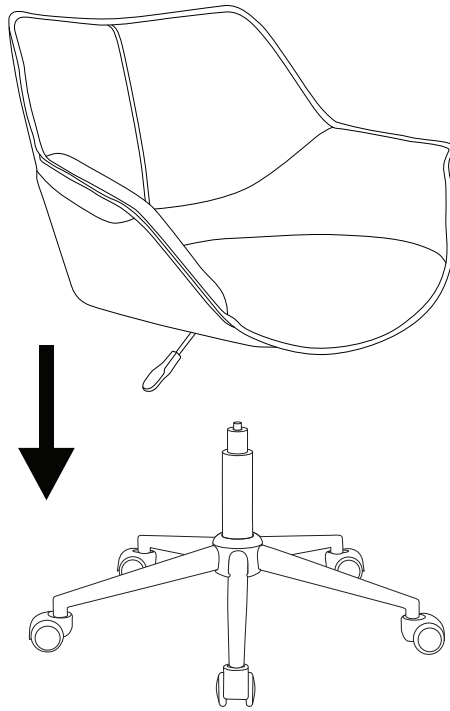

An L-shaped metal bracket is shown inside a circle. To its right is a power drill with a diagonal line through it, indicating it should not be used.	A warning triangle containing an exclamation mark.	A clock face showing approximately 1:50.
A rectangular block is shown on a textured base inside a circle. To its right is the same block with a screw being inserted into it, crossed out with a diagonal line.	A warning triangle containing an exclamation mark.	A simple line drawing of a person.

x 1

F

x 1

G

x 4

H

x 1

4