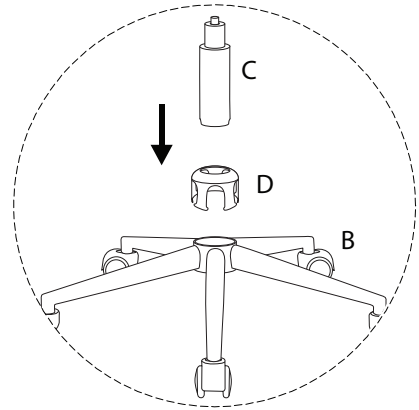

An L-shaped metal bracket is shown inside a circle. To its right is a power drill with a diagonal line through it, indicating it should not be used.	A warning triangle containing an exclamation mark.	A clock face showing approximately 1:50.
A rectangular block is shown on a textured base inside a circle. To its right is the same block with a screw being inserted into it, crossed out with a diagonal line.	A warning triangle containing an exclamation mark.	A simple line drawing of a person.

!

2

C

x 1

D

x 1

3

E