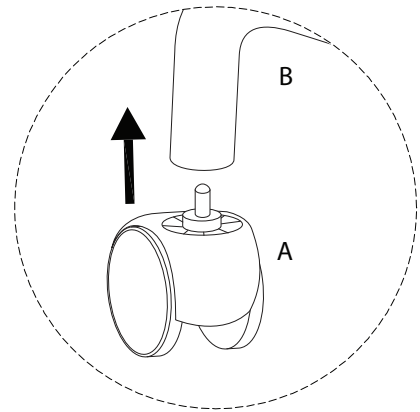

An L-shaped metal bracket is shown inside a circle. To its right is a power drill with a diagonal line through it, indicating it should not be used.	A warning triangle containing an exclamation mark.	A clock face showing approximately 1:50.
A rectangular block is shown on a textured base inside a circle. To its right is the same block with a screw being inserted into it, crossed out with a diagonal line.	A warning triangle containing an exclamation mark.	A simple line drawing of a person.

x 4

H

x 1

1

A

x 5

B

x 1