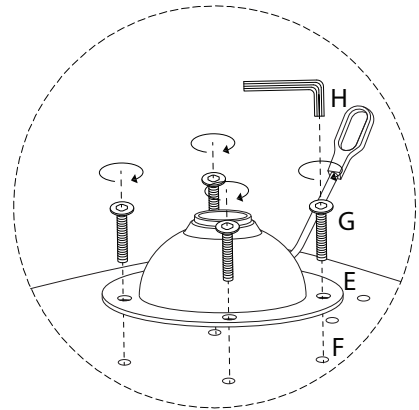

An L-shaped metal bracket is shown inside a circle. To its right is a power drill with a diagonal line through it, indicating it should not be used.	A warning triangle containing an exclamation mark.	A clock face showing approximately 1:50.
A rectangular block is shown on a textured base inside a circle. To its right is the same block with a screw being inserted into it, crossed out with a diagonal line.	A warning triangle containing an exclamation mark.	A simple line drawing of a person.

x 1

F

x 1

G

x 4

H

x 1

4