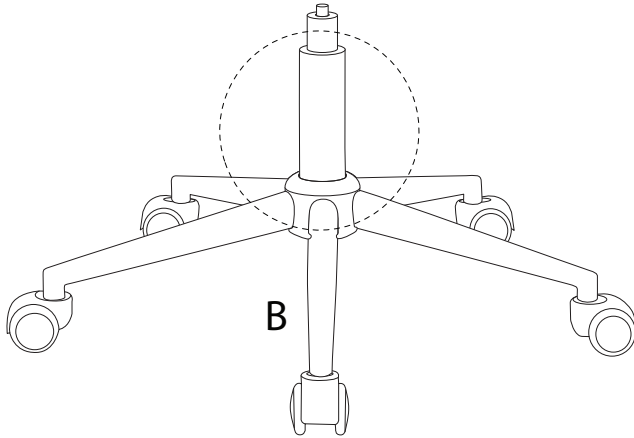

2

C

x 1

D

x 1

3

E

x 1

F

x 1

G

x 4

H

x 1