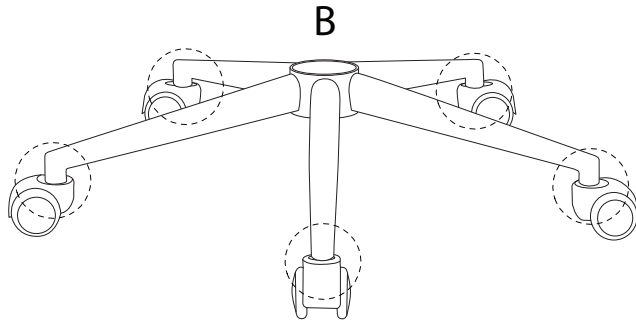

An L-shaped metal bracket is shown inside a circle. To its right is a power drill with a diagonal line through it, indicating it should not be used.	A warning triangle containing an exclamation mark.	A clock face showing approximately 1:50.
A rectangular block is shown on a textured base inside a circle. To its right is the same block with a screw being inserted into it, crossed out with a diagonal line.	A warning triangle containing an exclamation mark.	A simple line drawing of a person.

x 4

H

x 1

1

A

x 5

B

x 1