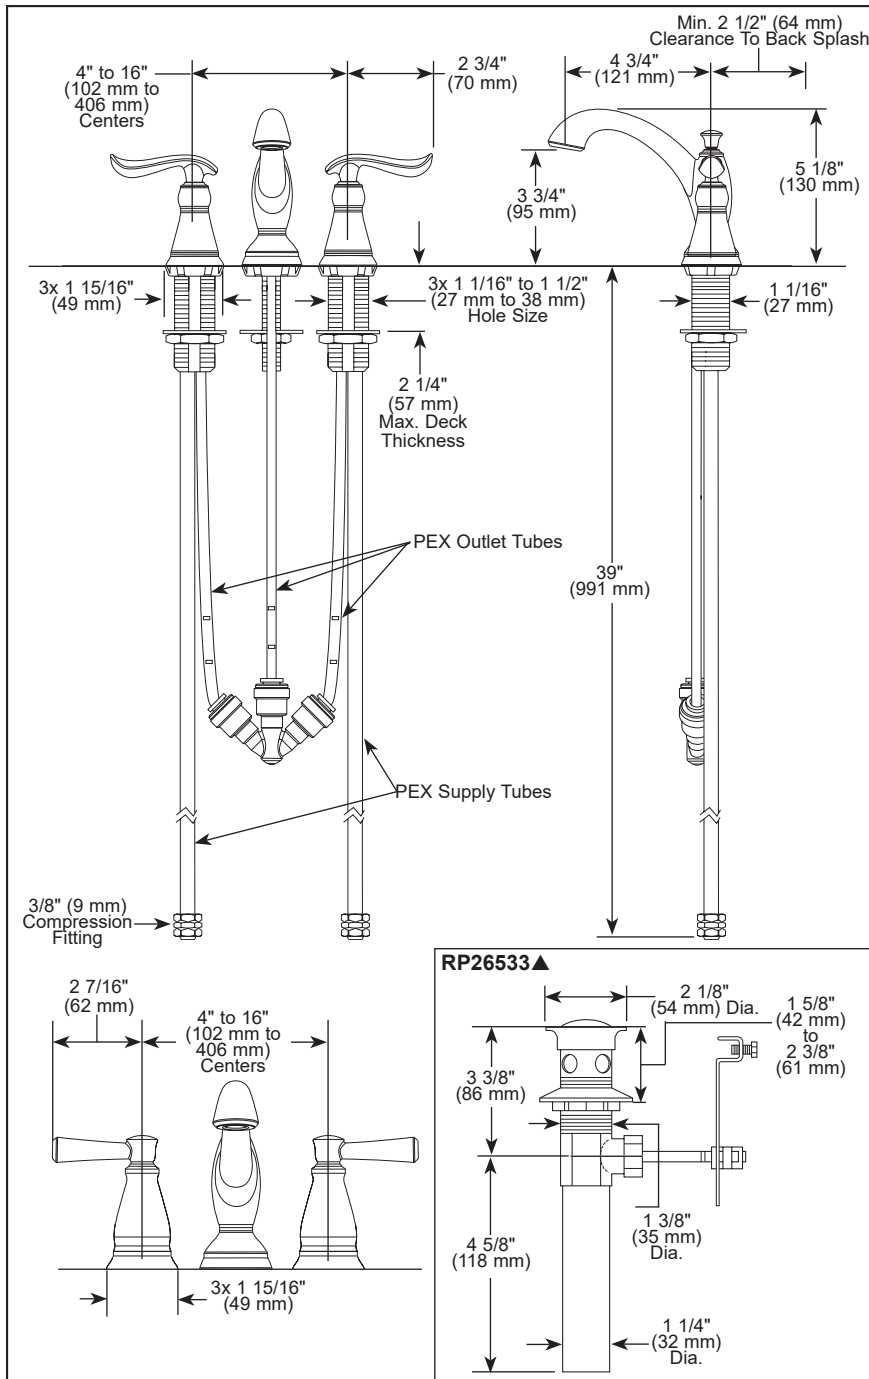

see what Delta can do^{SM}

BATHROOM FAUCETS

- Linden® Bath Collection
- Two Handle Widespread Deck Mount

FEATURES:

- DIAMOND Seal® Technology

STANDARD SPECIFICATIONS:

- Max flow rate 1.2 gpm @ 60 psi, 4.5 L/min @ 414 kPa
- Three-hole mount
- Solid brass fabricated end valve
- 1/4 turn stops
- Hot and cold stems are interchangeable
- Diamond coated ceramic cartridge
- 3/8" O.D. straight PEX supply tubes
- Models have metal drain with pop-up type fitting with plated flange and stopper

WARRANTY

- Parts and Finish - Lifetime limited warranty; or for commercial purchasers, 10 years for multi-family residential (apartments and condominiums) and 5 years for all other commercial uses, in each case from the date the product is received by the original purchaser or their authorized representative (installation contractor, etc.).
- Please go to www.deltafaucet.com for the complete details of our limited warranty.

COMPLIES WITH:

- ASME A112.18.1 / CSA B125.1
- ASME A112.18.2 / CSA B125.2
- EPA WaterSense®

♿ ICC/ANSI A117.1 - Valve control only

▲ Designate proper finish suffix

Delta Faucet Company reserves the right (1) to make changes in specifications and materials, and (2) to change or discontinue models, both without notice or obligation. Dimensions are for reference only. See current full-line price book or www.deltafaucet.com for finish options and product availability.

DSP-L-3594-MPU-DST Rev. H

Delta Faucet Company

55 E. 111th Street, Carmel, IN 46280
350 South Edgeware Road, St. Thomas, ON N5P 4L1
© 2025 Delta Faucet Company