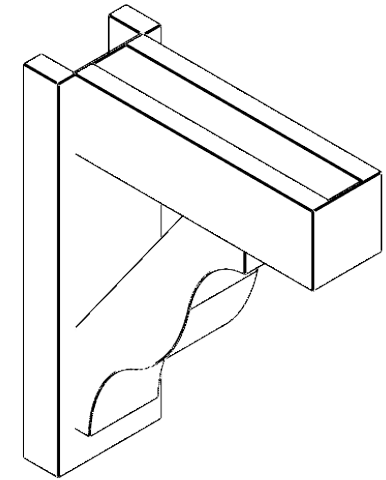

ITEM NUMBER: OUTUROC040X060X16000X20000X040X020X040FST44RCPR

4"W TOP X 6"W BACK X 16"D X 20"H X 4"T TOP X 2"T BACK TIMBERTHANE ROUGH CEDAR FUNSTON FAUX WOOD OPEN OUTLOOKER, BLOCK TOP AND BACK, 4"W CLOSED BRACE, PRIMED TAN

SIDE PROFILE

FRONT PROFILE

ISOMETRIC

GENERATED DATE : 07/06/2023

EKENA MILLWORK
2300 WEST MAIN ST.
CLARKSVILLE, TX 75426
TOLL FREE: 866-607-0453
WWW.EKENAMILLWORK.COM

NOTES

1. INSTALLATION TO BE COMPLETED IN ACCORDANCE WITH MANUFACTURER'S SPECIFICATIONS.
2. DRAWING MAY NOT BE TO SCALE
3. THIS DRAWING IS INTENDED FOR DESIGN AND PLANNING PURPOSES ONLY.
4. ALL INFORMATION CONTAINED HEREIN WAS CURRENT AT THE TIME OF DEVELOPMENT BUT MUST BE REVIEWED AND APPROVED BY THE PRODUCT MANUFACTURER TO BE CONSIDERED ACCURATE.
5. TIMBERTHANE ARCHITECTURAL PRODUCTS ARE MADE FROM HIGH DENSITY URETHANE AND COME FACTORY PRIMED