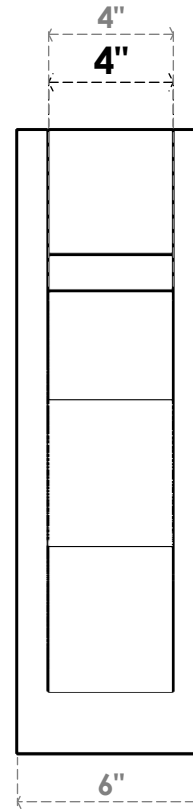

ITEM NUMBER: OUTUROC040X060X16000X20000X040X020X040FST44RCPR

4"W TOP X 6"W BACK X 16"D X 20"H X 4"T TOP X 2"T BACK TIMBERTHANE ROUGH CEDAR FUNSTON FAUX WOOD OPEN OUTLOOKER, BLOCK TOP AND BACK, 4"W CLOSED BRACE, PRIMED TAN

SIDE PROFILE

FRONT PROFILE

ISOMETRIC

GENERATED DATE : 07/06/2023

EKENA MILLWORK
2300 WEST MAIN ST.
CLARKSVILLE, TX 75426
TOLL FREE: 866-607-0453
WWW.EKENAMILLWORK.COM

NOTES

1. INSTALLATION TO BE COMPLETED IN ACCORDANCE WITH MANUFACTURER'S SPECIFICATIONS.
2. DRAWING MAY NOT BE TO SCALE
3. THIS DRAWING IS INTENDED FOR DESIGN AND PLANNING PURPOSES ONLY.
4. ALL INFORMATION CONTAINED HEREIN WAS CURRENT AT THE TIME OF DEVELOPMENT BUT MUST BE REVIEWED AND APPROVED BY THE PRODUCT MANUFACTURER TO BE CONSIDERED ACCURATE.
5. TIMBERTHANE ARCHITECTURAL PRODUCTS ARE MADE FROM HIGH DENSITY URETHANE AND COME FACTORY PRIMED