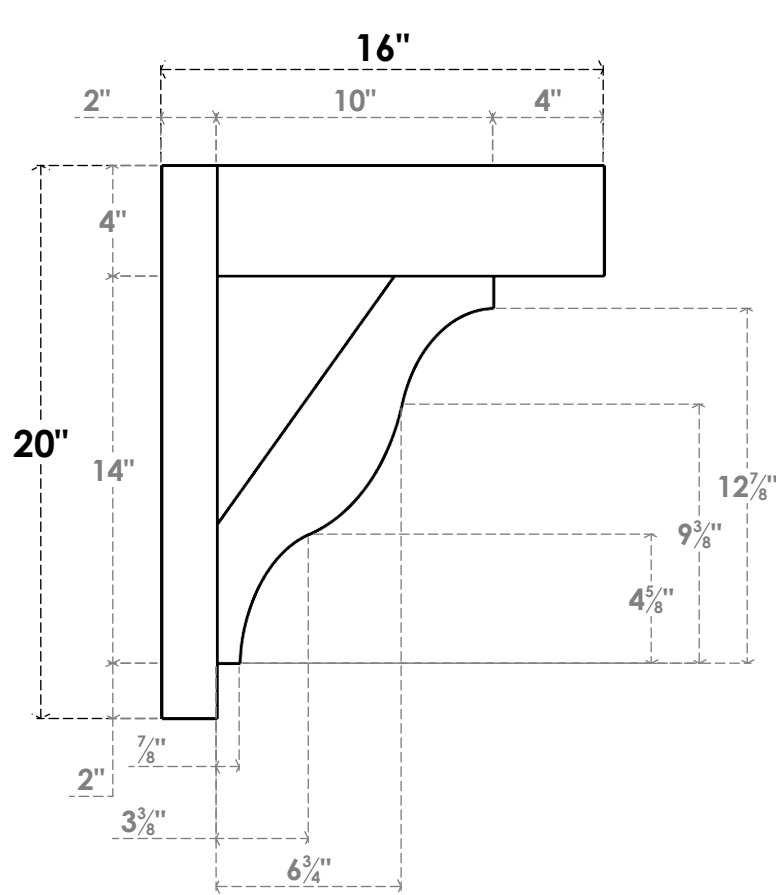

ITEM NUMBER: OUTUROC040X060X16000X20000X040X020X040FST44RCPR

4"W TOP X 6"W BACK X 16"D X 20"H X 4"T TOP X 2"T BACK TIMBERTHANE ROUGH CEDAR FUNSTON FAUX WOOD OPEN OUTLOOKER, BLOCK TOP AND BACK, 4"W CLOSED BRACE, PRIMED TAN

SIDE PROFILE

FRONT PROFILE

ISOMETRIC

GENERATED DATE : 07/06/2023

EKENA MILLWORK
2300 WEST MAIN ST.
CLARKSVILLE, TX 75426
TOLL FREE: 866-607-0453
WWW.EKENAMILLWORK.COM

NOTES

1. INSTALLATION TO BE COMPLETED IN ACCORDANCE WITH MANUFACTURER'S SPECIFICATIONS.
2. DRAWING MAY NOT BE TO SCALE
3. THIS DRAWING IS INTENDED FOR DESIGN AND PLANNING PURPOSES ONLY.
4. ALL INFORMATION CONTAINED HEREIN WAS CURRENT AT THE TIME OF DEVELOPMENT BUT MUST BE REVIEWED AND APPROVED BY THE PRODUCT MANUFACTURER TO BE CONSIDERED ACCURATE.
5. TIMBERTHANE ARCHITECTURAL PRODUCTS ARE MADE FROM HIGH DENSITY URETHANE AND COME FACTORY PRIMED