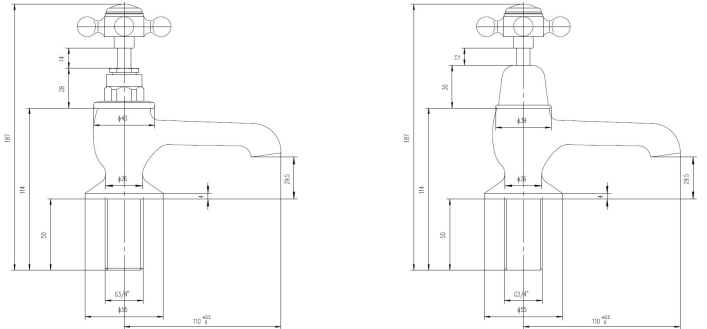

# CUSTOMER DATA SHEET - BRASSWARE

DESCRIPTION: Bath Taps

## PRODUCT DIMENSIONS

Height (mm)	Width (mm)	Depth (mm)	Length (mm)	Nett Wgt Kg
137	66	119		1.7

## PACKAGING DIMENSIONS

Height (mm)	Width (mm)	Depth (mm)	Gross Wgt Kg
55	160	260	1.9

Colour/Finish	Chrome								
Mount Type	Deck								
Waste Type	Not Applicable								
Flow Rates (L/min)	0.1	8.4	0.5	1	30.7	2	43.7	3	46.8
Pipe Size	22 mm (3/4" Bsp)								
Pipe Centres	N/A								