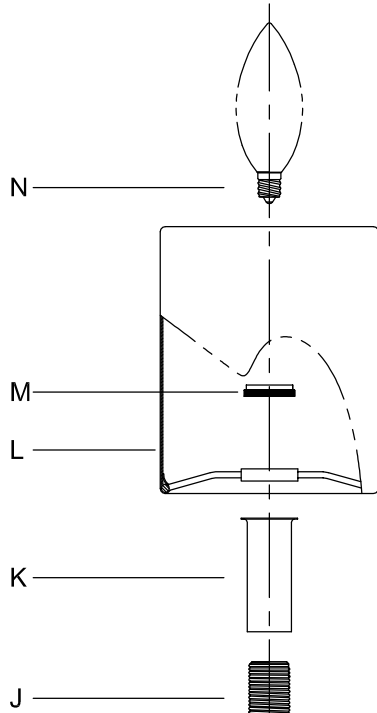

Assembly & Installation Instructions

CAUTION: Read instructions carefully and turn electricity off at main circuit breaker panel before beginning installation.

WARNING - If any Special Control Devices are used with this Fixture, Follow the Instructions Carefully to assure full compliance with N.E.C. requirements. If there are any questions, contact a Qualified Electrical Contractor.
WARNING - This product contains chemicals known to the State of California to cause cancer, birth defects and /or other reproductive harm. Thoroughly wash hands after installing, handling, cleaning, or otherwise touching this product.
CAUTION - All glass is fragile, use care when handling Glass component(s) and or Lamp(s).

ASSEMBLY STEPS:
PASOS PARA ENSAMBLAR:
MODE D'ASSEMBLAGE:

1. E → A
2. B,A → C
3. F → G 
4. H → A
5. D,H → A
6. K,L,M → J
7. N → J

**B, C, G & N
 (NOT FURNISHED)
 (NO INCLUIDA)
 (NON FOURNIE)**

Instructions d'Assemblage et Installation