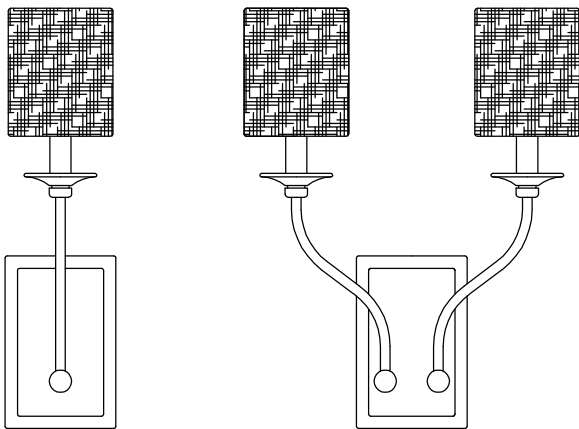

**B, C, G & N
(NOT FURNISHED)
(NO INCLUIDA)
(NON FOURNIE)**