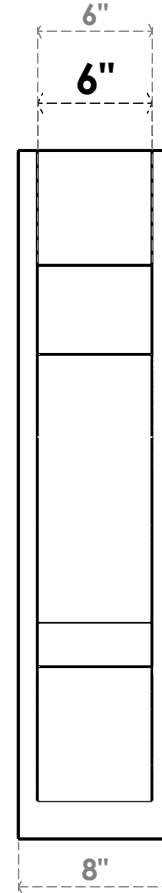

ITEM NUMBER: OUTUROC060X080X24000X36000X060X020X060BOA44RCPR

6"W TOP X 8"W BACK X 24"D X 36"H X 6"T TOP X 2"T BACK TIMBERTHANE ROUGH CEDAR BALBOA FAUX WOOD OPEN OUTLOOKER, BLOCK TOP AND BACK, 6"W CLOSED BRACE, PRIMED TAN

SIDE PROFILE

FRONT PROFILE

ISOMETRIC

GENERATED DATE : 07/05/2023

EKENA MILLWORK
2300 WEST MAIN ST.
CLARKSVILLE, TX 75426
TOLL FREE: 866-607-0453
WWW.EKENAMILLWORK.COM

NOTES

1. INSTALLATION TO BE COMPLETED IN ACCORDANCE WITH MANUFACTURER'S SPECIFICATIONS.
2. DRAWING MAY NOT BE TO SCALE
3. THIS DRAWING IS INTENDED FOR DESIGN AND PLANNING PURPOSES ONLY.
4. ALL INFORMATION CONTAINED HEREIN WAS CURRENT AT THE TIME OF DEVELOPMENT BUT MUST BE REVIEWED AND APPROVED BY THE PRODUCT MANUFACTURER TO BE CONSIDERED ACCURATE.
5. TIMBERTHANE ARCHITECTURAL PRODUCTS ARE MADE FROM HIGH DENSITY URETHANE AND COME FACTORY PRIMED