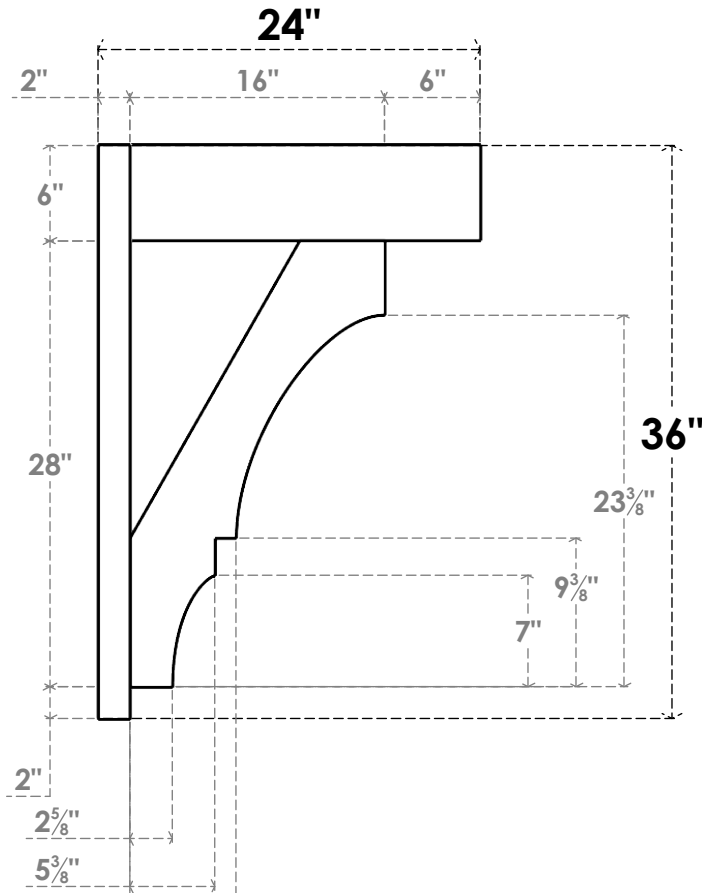

ITEM NUMBER: OUTUROC060X080X24000X36000X060X020X060BOA44RCPR

6"W TOP X 8"W BACK X 24"D X 36"H X 6"T TOP X 2"T BACK TIMBERTHANE ROUGH CEDAR BALBOA FAUX WOOD OPEN OUTLOOKER, BLOCK TOP AND BACK, 6"W CLOSED BRACE, PRIMED TAN

SIDE PROFILE

FRONT PROFILE

ISOMETRIC

GENERATED DATE : 07/05/2023

EKENA MILLWORK
2300 WEST MAIN ST.
CLARKSVILLE, TX 75426
TOLL FREE: 866-607-0453
WWW.EKENAMILLWORK.COM

NOTES

1. INSTALLATION TO BE COMPLETED IN ACCORDANCE WITH MANUFACTURER'S SPECIFICATIONS.
2. DRAWING MAY NOT BE TO SCALE
3. THIS DRAWING IS INTENDED FOR DESIGN AND PLANNING PURPOSES ONLY.
4. ALL INFORMATION CONTAINED HEREIN WAS CURRENT AT THE TIME OF DEVELOPMENT BUT MUST BE REVIEWED AND APPROVED BY THE PRODUCT MANUFACTURER TO BE CONSIDERED ACCURATE.
5. TIMBERTHANE ARCHITECTURAL PRODUCTS ARE MADE FROM HIGH DENSITY URETHANE AND COME FACTORY PRIMED