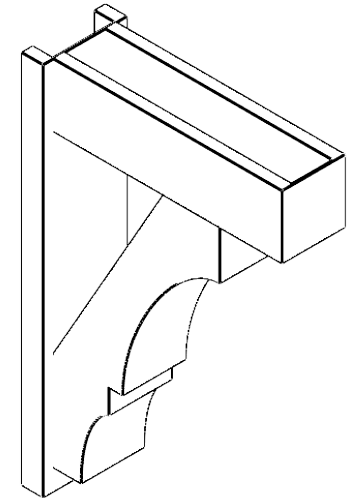

ITEM NUMBER: OUTUROC060X080X24000X36000X060X020X060BOA44RCPR

6"W TOP X 8"W BACK X 24"D X 36"H X 6"T TOP X 2"T BACK TIMBERTHANE ROUGH CEDAR BALBOA FAUX WOOD OPEN OUTLOOKER, BLOCK TOP AND BACK, 6"W CLOSED BRACE, PRIMED TAN

SIDE PROFILE

FRONT PROFILE

ISOMETRIC

GENERATED DATE : 07/05/2023

EKENA MILLWORK
2300 WEST MAIN ST.
CLARKSVILLE, TX 75426
TOLL FREE: 866-607-0453
WWW.EKENAMILLWORK.COM

NOTES

1. INSTALLATION TO BE COMPLETED IN ACCORDANCE WITH MANUFACTURER'S SPECIFICATIONS.
2. DRAWING MAY NOT BE TO SCALE
3. THIS DRAWING IS INTENDED FOR DESIGN AND PLANNING PURPOSES ONLY.
4. ALL INFORMATION CONTAINED HEREIN WAS CURRENT AT THE TIME OF DEVELOPMENT BUT MUST BE REVIEWED AND APPROVED BY THE PRODUCT MANUFACTURER TO BE CONSIDERED ACCURATE.
5. TIMBERTHANE ARCHITECTURAL PRODUCTS ARE MADE FROM HIGH DENSITY URETHANE AND COME FACTORY PRIMED