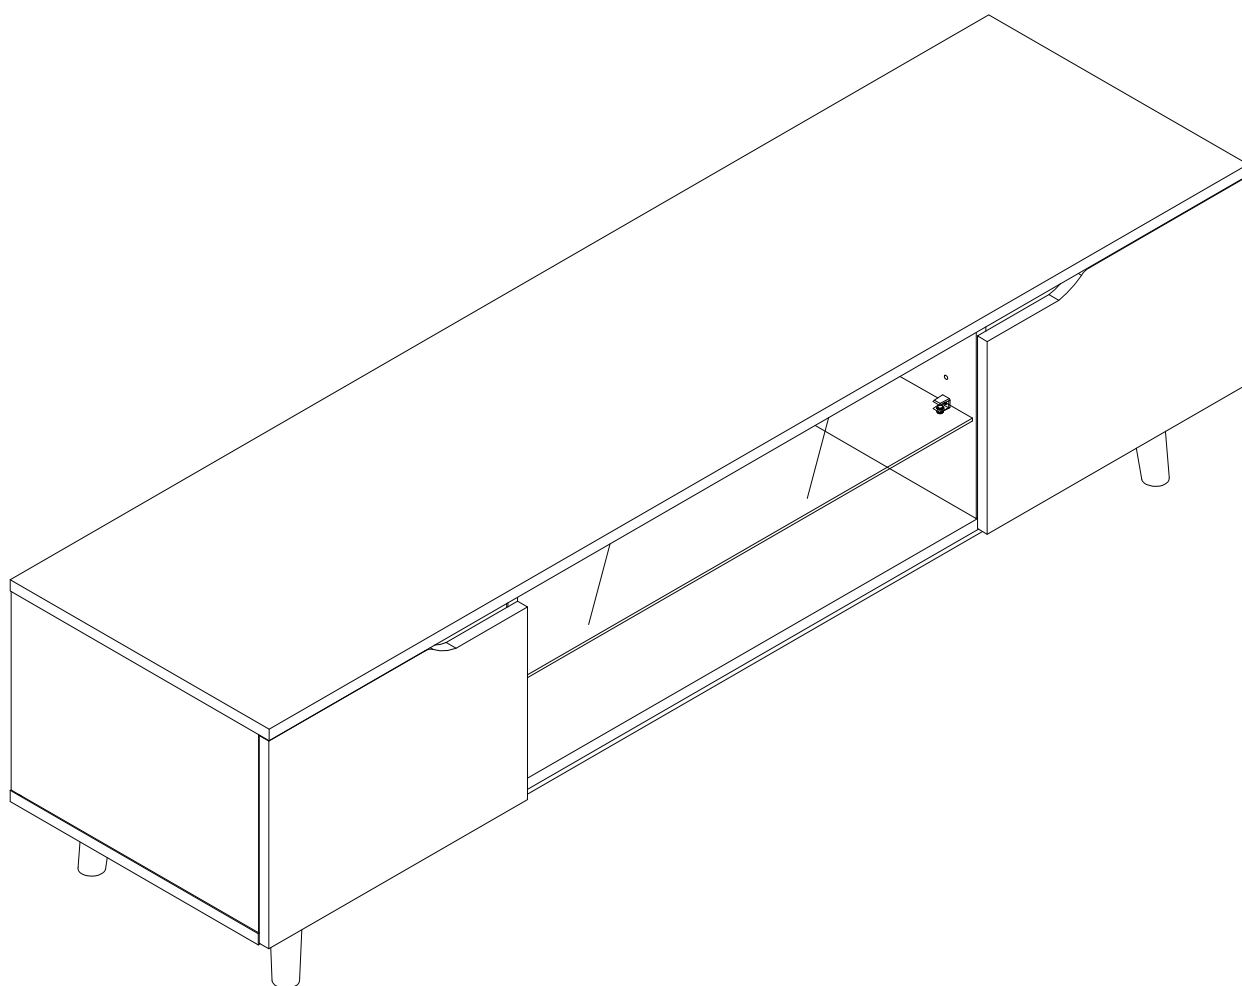

ASSEMBLY INSTRUCTIONS
INSTRUCTIONS D'ASSEMBLAGE

TV STAND-60"L GREY WOOD/BLACK DOORS
MEUBLE TV-60"L BOIS GRIS/PORTES NOIRS

						
	ø15x9mm	4x40mm	6x30mm		6x65mm	
A 8PCS	B 8PCS	C 20PCS	D 28PCS	E 4PCS	F 4PCS	G 4PCS
						
			3.5x14mm			
H 1PC	I 4PCS	J 2PCS	K 16PCS	L 4PCS		