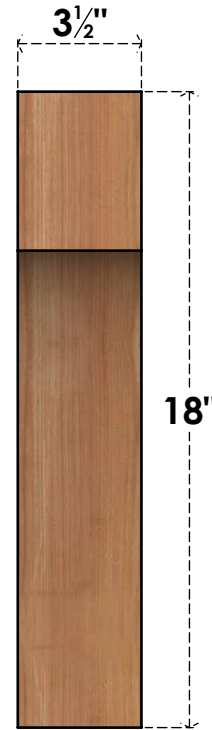

BRC04X10X18WTLOOSWR

3 1/2"W X 10"D X 18"H WESTLAKE SMOOTH BRACE, WESTERN RED CEDAR

SIDE

FRONT

EKENA MILLWORK
 2300 WEST MAIN ST.
 CLARKSVILLE, TX 75426
 TOLL FREE: 866-607-0453
 WWW.EKENAMILLWORK.COM

NOTES

1. INSTALLATION TO BE COMPLETED IN ACCORDANCE WITH MANUFACTURER'S SPECIFICATIONS.
2. DRAWING MAY NOT BE TO SCALE
3. THIS DRAWING IS INTENDED FOR DESIGN AND PLANNING PURPOSES ONLY.
4. ALL INFORMATION CONTAINED HEREIN WAS CURRENT AT THE TIME OF DEVELOPMENT BUT MUST BE REVIEWED AND APPROVED BY THE PRODUCT MANUFACTURER TO BE CONSIDERED ACCURATE.
5. PRODUCTS ARE NOT KILN DRIED. THIS ITEM IS UNIQUE AND WILL CONTAIN THE NATURAL VARIATIONS THAT THE WOOD SPECIES OFFERS. THIS MAY RESULT IN VARIATIONS UP TO 1/4"