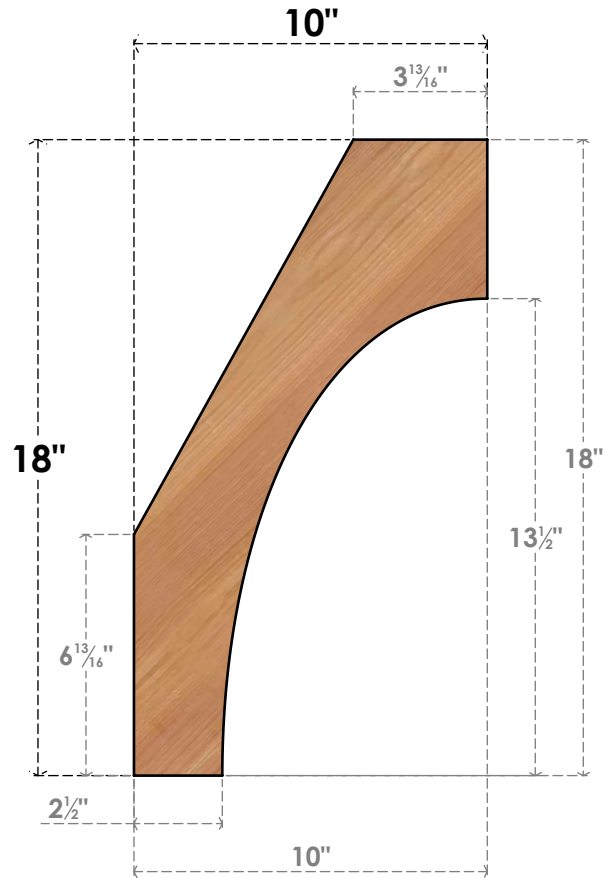

BRC04X10X18WTLOOSWR

3 1/2"W X 10"D X 18"H WESTLAKE SMOOTH BRACE, WESTERN RED CEDAR

SIDE

FRONT

EKENA MILLWORK
 2300 WEST MAIN ST.
 CLARKSVILLE, TX 75426
 TOLL FREE: 866-607-0453
 WWW.EKENAMILLWORK.COM

NOTES