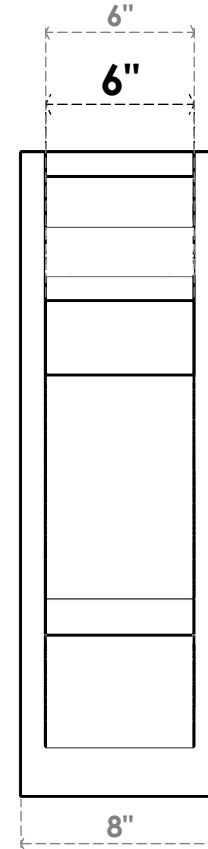

**ITEM NUMBER: OUTUROC060X080X18000X26000X060X020X060BOA04RCPR**

6"W TOP X 8"W BACK X 18"D X 26"H X 6"T TOP X 2"T BACK TIMBERTHANE ROUGH CEDAR BALBOA FAUX WOOD OPEN OUTLOOKER, TRADITIONAL TOP AND BLOCK BACK, 6"W CLOSED BRACE, PRIMED TAN

**ISOMETRIC**

EKENA MILLWORK  
2300 WEST MAIN ST.  
CLARKSVILLE, TX 75426  
TOLL FREE: 866-607-0453  
WWW.EKENAMILLWORK.COM

**NOTES**

1. INSTALLATION TO BE COMPLETED IN ACCORDANCE WITH MANUFACTURER'S SPECIFICATIONS.
2. DRAWING MAY NOT BE TO SCALE
3. THIS DRAWING IS INTENDED FOR DESIGN AND PLANNING PURPOSES ONLY.
4. ALL INFORMATION CONTAINED HEREIN WAS CURRENT AT THE TIME OF DEVELOPMENT BUT MUST BE REVIEWED AND APPROVED BY THE PRODUCT MANUFACTURER TO BE CONSIDERED ACCURATE.
5. TIMBERTHANE ARCHITECTURAL PRODUCTS ARE MADE FROM HIGH DENSITY URETHANE AND COME FACTORY PRIMED