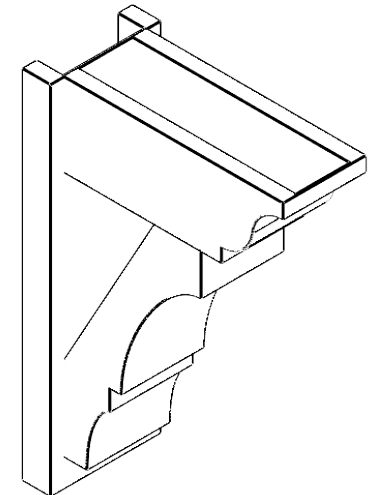

**ITEM NUMBER: OUTUROC060X080X18000X26000X060X020X060BOA04RCPR**

6"W TOP X 8"W BACK X 18"D X 26"H X 6"T TOP X 2"T BACK TIMBERTHANE ROUGH CEDAR BALBOA FAUX WOOD OPEN OUTLOOKER, TRADITIONAL TOP AND BLOCK BACK, 6"W CLOSED BRACE, PRIMED TAN

**ISOMETRIC**

EKENA MILLWORK  
2300 WEST MAIN ST.  
CLARKSVILLE, TX 75426  
TOLL FREE: 866-607-0453  
WWW.EKENAMILLWORK.COM

**NOTES**

1. INSTALLATION TO BE COMPLETED IN ACCORDANCE WITH MANUFACTURER'S SPECIFICATIONS.
2. DRAWING MAY NOT BE TO SCALE
3. THIS DRAWING IS INTENDED FOR DESIGN AND PLANNING PURPOSES ONLY.
4. ALL INFORMATION CONTAINED HEREIN WAS CURRENT AT THE TIME OF DEVELOPMENT BUT MUST BE REVIEWED AND APPROVED BY THE PRODUCT MANUFACTURER TO BE CONSIDERED ACCURATE.
5. TIMBERTHANE ARCHITECTURAL PRODUCTS ARE MADE FROM HIGH DENSITY URETHANE AND COME FACTORY PRIMED