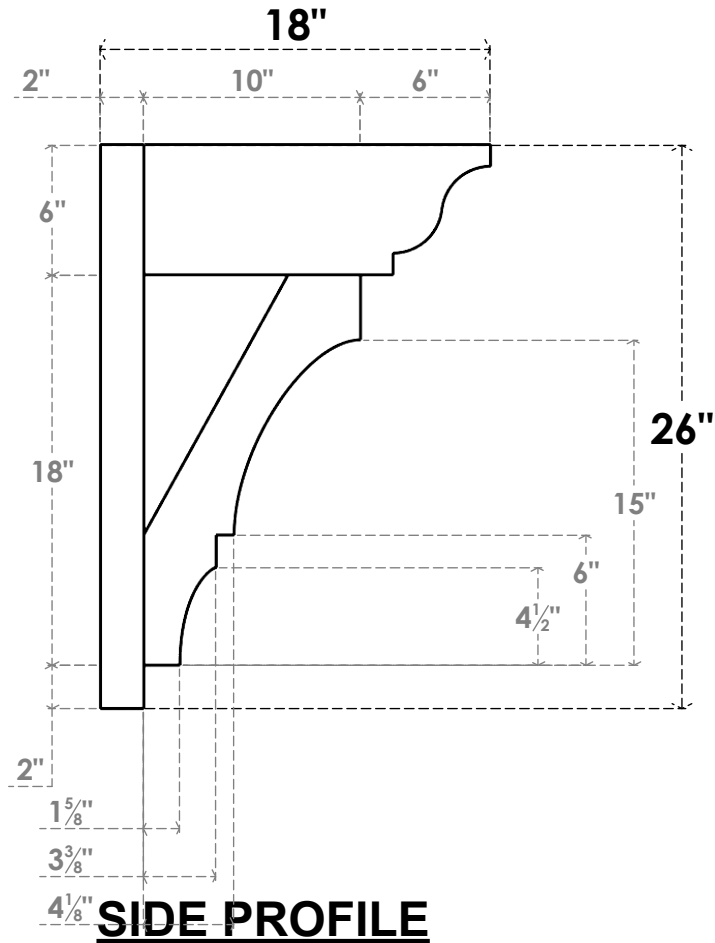

**ITEM NUMBER: OUTUROC060X080X18000X26000X060X020X060BOA04RCPR**

6"W TOP X 8"W BACK X 18"D X 26"H X 6"T TOP X 2"T BACK TIMBERTHANE ROUGH CEDAR BALBOA FAUX WOOD OPEN OUTLOOKER, TRADITIONAL TOP AND BLOCK BACK, 6"W CLOSED BRACE, PRIMED TAN

**ISOMETRIC**

EKENA MILLWORK  
2300 WEST MAIN ST.  
CLARKSVILLE, TX 75426  
TOLL FREE: 866-607-0453  
WWW.EKENAMILLWORK.COM

**NOTES**

1. INSTALLATION TO BE COMPLETED IN ACCORDANCE WITH MANUFACTURER'S SPECIFICATIONS.
2. DRAWING MAY NOT BE TO SCALE
3. THIS DRAWING IS INTENDED FOR DESIGN AND PLANNING PURPOSES ONLY.
4. ALL INFORMATION CONTAINED HEREIN WAS CURRENT AT THE TIME OF DEVELOPMENT BUT MUST BE REVIEWED AND APPROVED BY THE PRODUCT MANUFACTURER TO BE CONSIDERED ACCURATE.
5. TIMBERTHANE ARCHITECTURAL PRODUCTS ARE MADE FROM HIGH DENSITY URETHANE AND COME FACTORY PRIMED