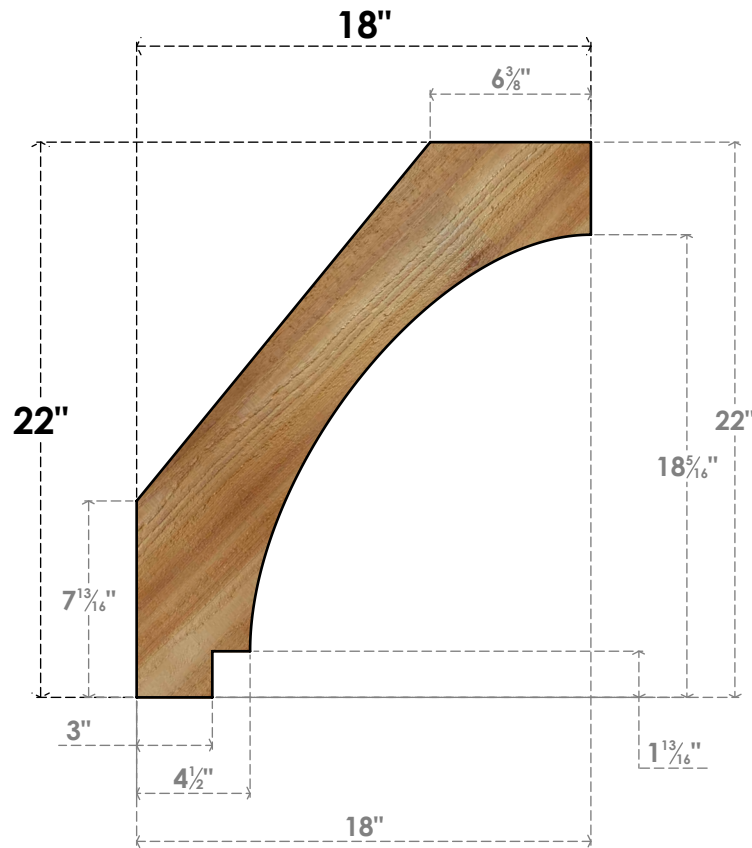

BRC04X18X22IMP00RWR

4"W X 18"D X 22"H IMPERIAL ROUGH SAWN BRACE, WESTERN RED CEDAR

SIDE

FRONT

EKENA MILLWORK
 2300 WEST MAIN ST.
 CLARKSVILLE, TX 75426
 TOLL FREE: 866-607-0453
 WWW.EKENAMILLWORK.COM

NOTES