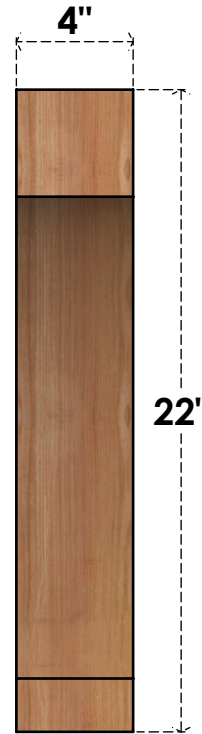

BRC04X18X22IMP00RWR

4"W X 18"D X 22"H IMPERIAL ROUGH SAWN BRACE, WESTERN RED CEDAR

SIDE

FRONT

EKENA MILLWORK
 2300 WEST MAIN ST.
 CLARKSVILLE, TX 75426
 TOLL FREE: 866-607-0453
 WWW.EKENAMILLWORK.COM

NOTES

1. INSTALLATION TO BE COMPLETED IN ACCORDANCE WITH MANUFACTURER'S SPECIFICATIONS.
2. DRAWING MAY NOT BE TO SCALE
3. THIS DRAWING IS INTENDED FOR DESIGN AND PLANNING PURPOSES ONLY.
4. ALL INFORMATION CONTAINED HEREIN WAS CURRENT AT THE TIME OF DEVELOPMENT BUT MUST BE REVIEWED AND APPROVED BY THE PRODUCT MANUFACTURER TO BE CONSIDERED ACCURATE.
5. PRODUCTS ARE NOT KILN DRIED. THIS ITEM IS UNIQUE AND WILL CONTAIN THE NATURAL VARIATIONS THAT THE WOOD SPECIES OFFERS. THIS MAY RESULT IN VARIATIONS UP TO 1/4"