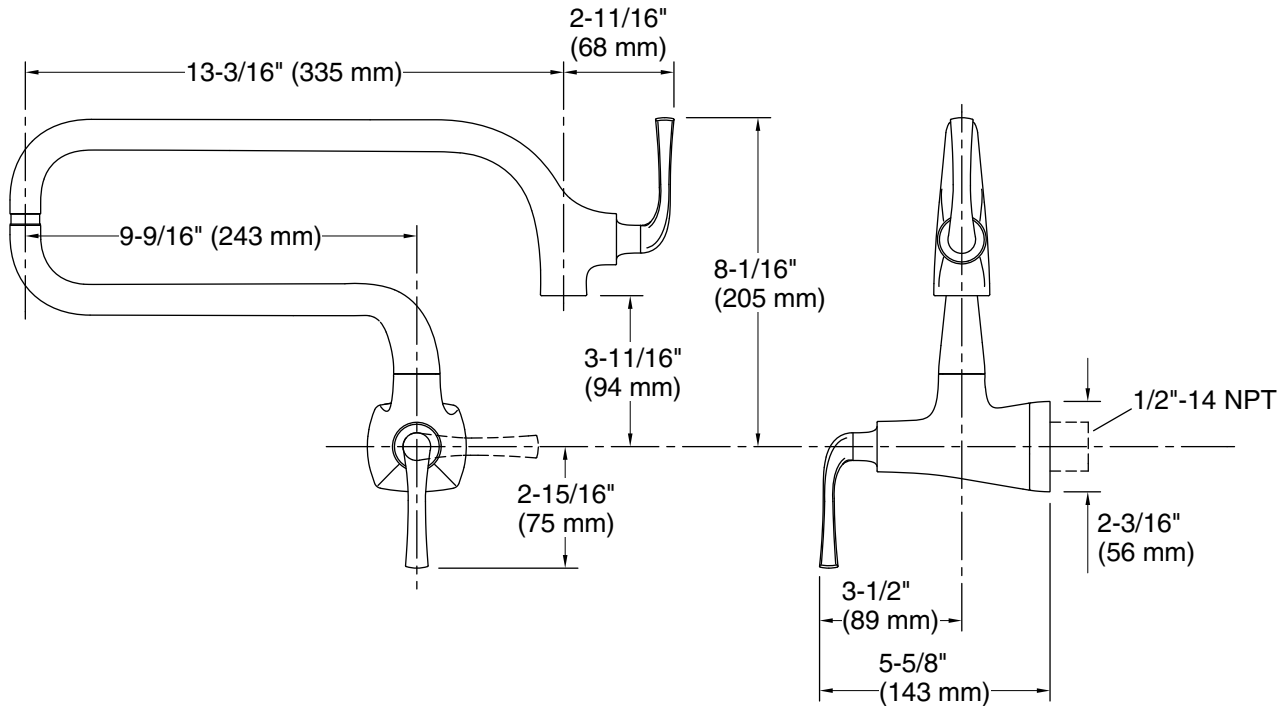

Features

- Articulating spout with 360° rotation offers superior clearance for filling pots on cooktops and ranges
- 22-3/4" (578 mm) swing spout reach
- 3.2 gpm (12.1 lpm) flow rate at 60 psi (4.14 bar)
- Single lever handle with main lever shutoff
- KOHLER® ceramic disc valves exceed industry longevity standards for a lifetime of durable performance

Technical Information

All product dimensions are nominal.

Faucet flow rate: 3.2 gal/min (12.1 l/min)

Spout:

Spout reach: 3-9/16" (91 mm)

Notes

Install this product according to the installation instructions.