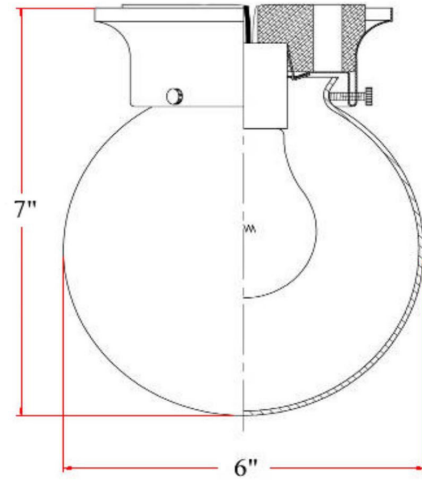

INDOOR LIGHTING

I-Light Ceiling Light White

SPECIFICATIONS

MOUNTING:	Flush Mount	LED BRIGHTNESS (LUMENS):	N/A
SLOPED CEILING ADAPTABLE:	No	LED COLOR CORRELATED TEMPERATURE (CCT):	N/A
LAMP TYPE 1:	1 lamp 60W Incandescent A19	LED COLOR RENDERING INDEX (CRI):	N/A
BULB INCLUDED:	No	LED EFFICACY:	N/A
WATTS PER BULB:	60W	LED AVERAGE RATED LIFE:	N/A
TOTAL WATTAGE:	60W	ENERGY EFFICIENT:	No
DIMMABLE:	Yes	LIGHTING AMPS:	0.5
MATERIAL CONSTRUCTION:	Steel	VOLTAGE:	120V
ASSEMBLED DIMENSIONS:	7" H x 6" L x 6" D		
WEIGHT:	1.27 lbs.		
BACKPLATE DIMENSIONS:	N/A		
CANOPY/PLATE DIMENSIONS:	4.75" H x 1.44" D		
GLASS/SHADE DIMENSIONS:	6" H x 6" D		
GLASS/SHADE MATERIAL:	Glass		
GLASS/SHADE TYPE:	Opal		
GLASS/SHADE COLOR:	White		