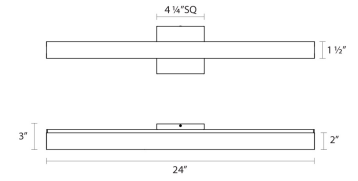

## Dimensions

Height:	4.25"
Width:	24"
Extends:	2.25"
Minimum Extension:	2.25"
Maximum Extension:	2.25"
Size:	24"
Canopy/Backplate/Base Depth:	4.25
Canopy/Backplate/Base Height:	4.25

## Shipping

Carton 1 L x W x H:	28" X 7" X 7"
Carton 1 Gross Weight:	3 LBS