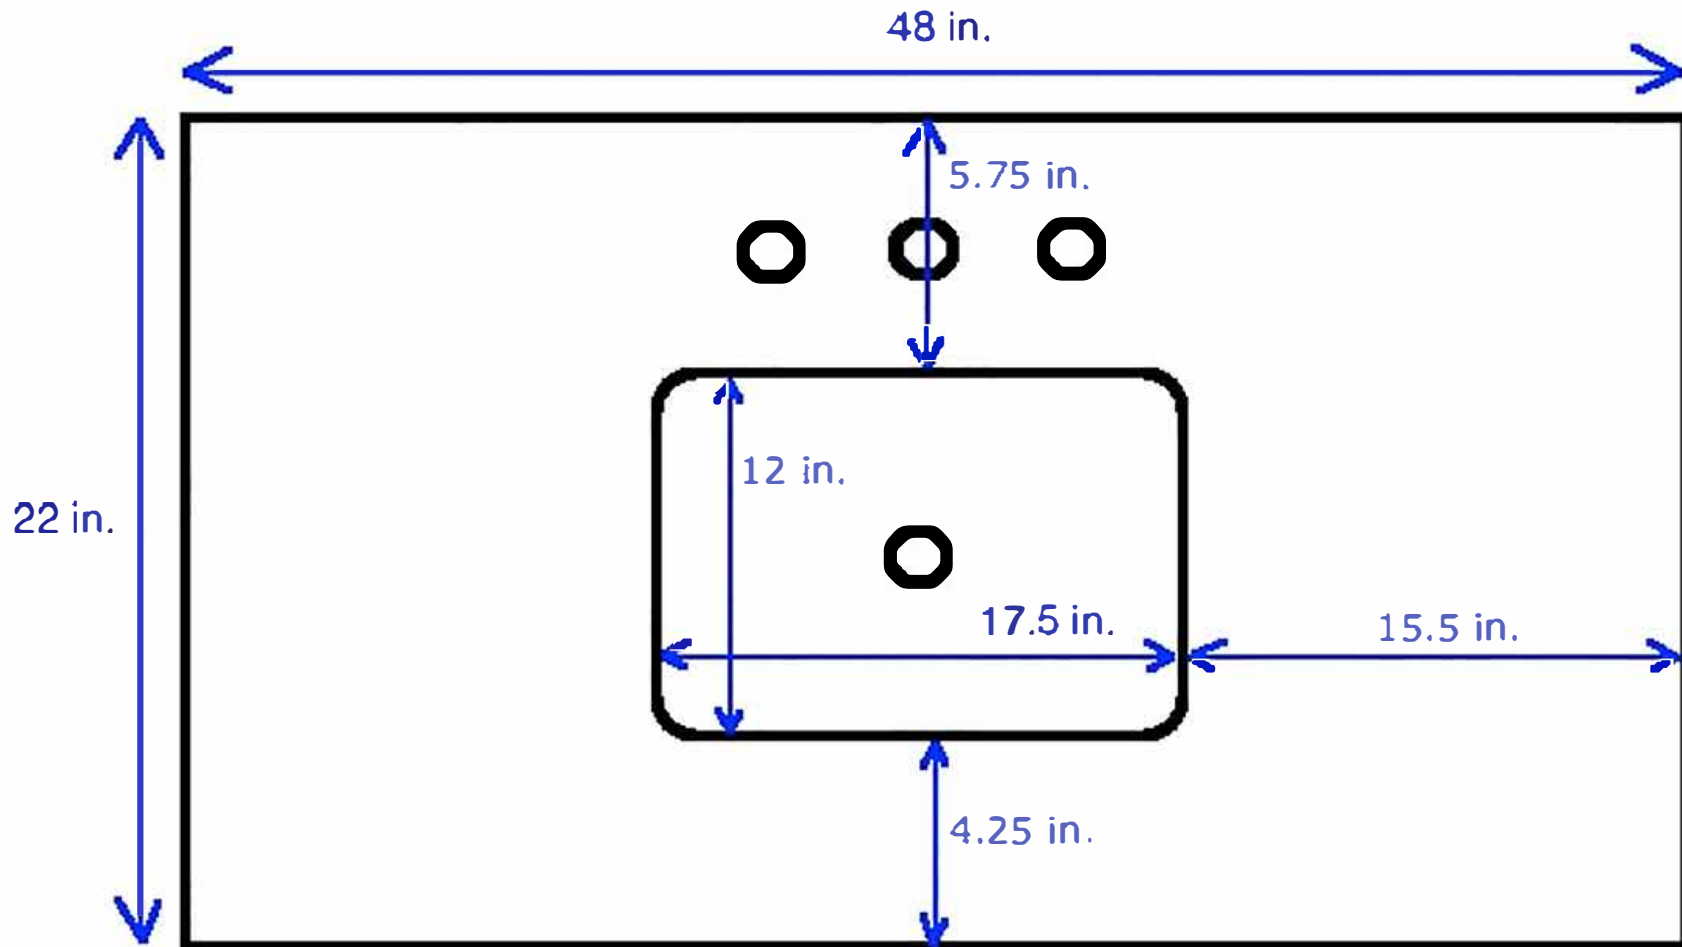

48-inch Bath Vanity

Top View

All measurements are approximate and rounded to the nearest quarter inch. Please allow for a slight margin of error.