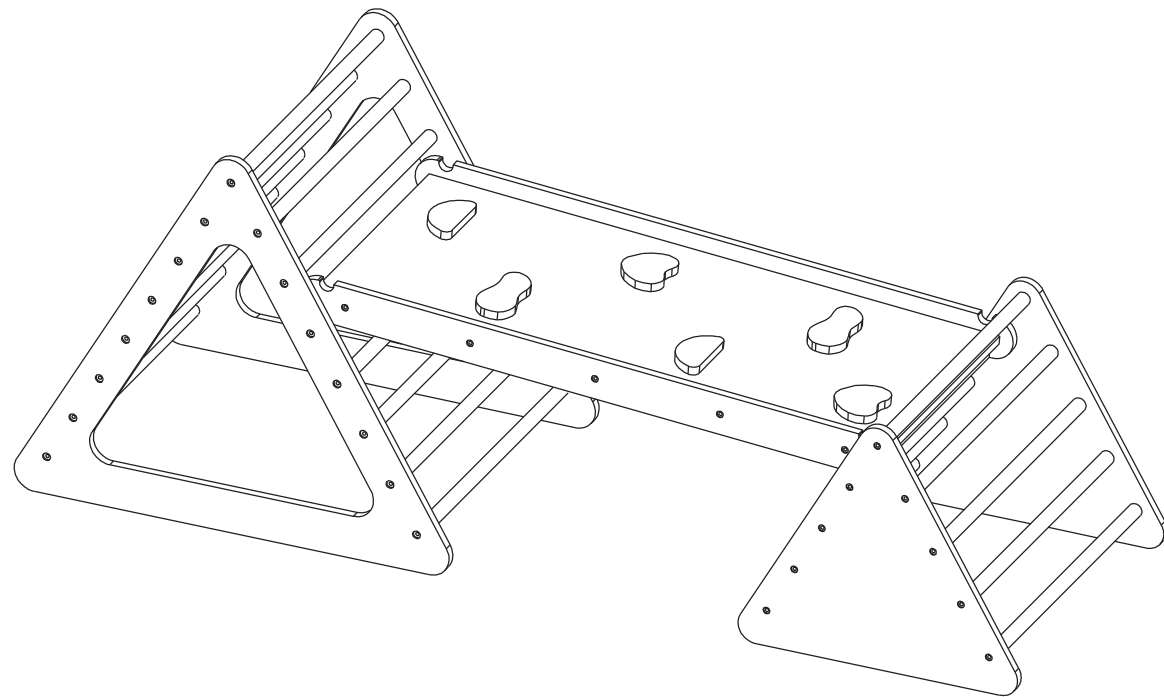

WALSPORT

Model: USBA4701

After-sales Email: nbepeach@hotmail.com

Assembly video Link: www.bestuhom.com

Customer Service Phone Number: 678-926-3988

Thank you for purchasing Walsport product. All Walsport products are carefully engineered and factory tested for durability under normal conditions. Following this instructions, you will install the item much simpler and faster.

 <p>A x2</p>	 <p>B x2</p>	 <p>C x24</p>
 <p>D x1</p>	 <p>E x2</p>	 <p>5*40MM F x58</p>
<p>1</p>  <p>Use 15 screws(F) to assemble the part A and the part C.</p>	<p>2</p>  <p>Use 15 screws(F) to assemble the part A.</p>	<p>3</p>  <p>Use 9 screws(F) to assemble the part B and the part C.</p>
<p>4</p>  <p>Use 9 screws(F) to assemble the part B.</p>	<p>5</p>  <p>Use 5 screws(F) to assemble the part D and the part E.</p>	<p>6</p>  <p>Use 5 screws(F) to assemble the part E.</p>
<p>7</p> 