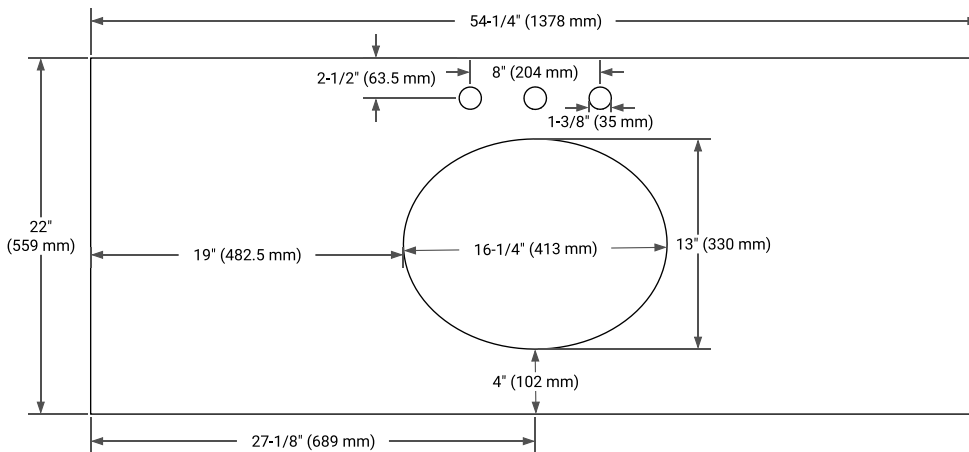

## SIDE VIEW

## PLAN VIEW

**OVERALL DIMENSIONS**

54.25" W x 22" D x 1.5" H

**COUNTERTOP OPTIONS**

Carrara White Quartz

**FEATURES**

- Solid countertop with mitered edges & seams
- Undermount white oval sink
- Pre-drilled for 8" widespread faucet

**INCLUDED**

- Countertop
- Matching Backsplash
- Oval Sink

**COUNTERTOP PLAN VIEW**

**EDGE SIDE VIEW**

**THREE DIMENSIONAL COUNTERTOP VIEW**