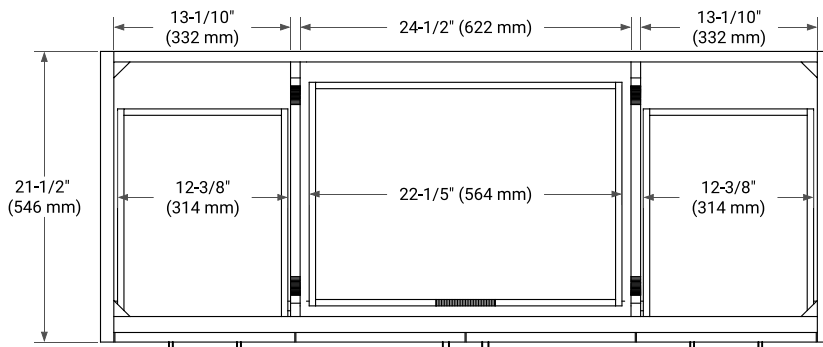

## BASE CABINET DIMENSIONS

54" W x 21.5" D x 34.5" H

## PLAN VIEW

**OVERALL DIMENSIONS**

54.25" W x 22" D x 1.5" H

**COUNTERTOP OPTIONS**

Carrara White Quartz

**FEATURES**

- Solid countertop with mitered edges & seams
- Undermount white oval sink
- Pre-drilled for 8" widespread faucet