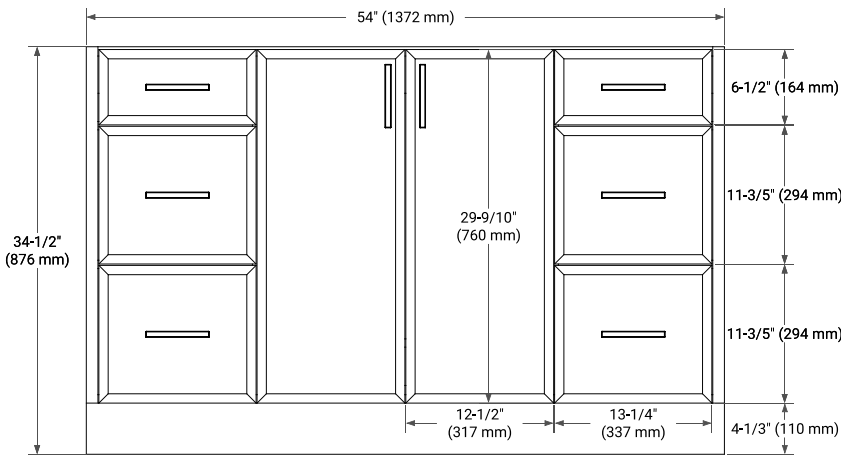

KELLY 54" SINGLE SINK BASE CABINET

ARIEL

BASE CABINET DIMENSIONS

54" W x 21.5" D x 34.5" H

FEATURES

- Solid wood frame and Plywood
- Soft-close system
- Dovetail construction
- Stylish Slim Shaker Door
- Pull-out inside drawer
- Adjustable shelf

AVAILABLE COLORS

White

Grey

Midnight Blue

Oak

HARDWARE FINISHES

Matte Black

FRONT VIEW

SIDE VIEW

PLAN VIEW