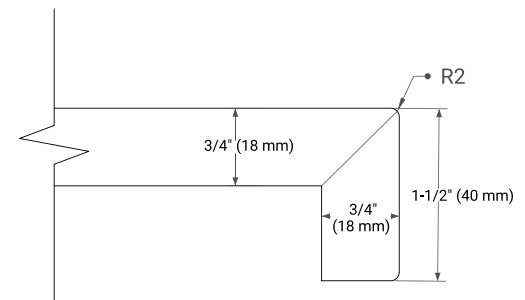

## SIDE VIEW

## PLAN VIEW

**OVERALL DIMENSIONS**

54.25" W x 22" D x 1.5" H

**COUNTERTOP OPTIONS**

Carrara White Quartz

**FEATURES**

- Solid countertop with mitered edges & seams
- Undermount white oval sink
- Pre-drilled for 8" widespread faucet

**INCLUDED**

- Countertop
- Matching Backsplash
- Oval Sink

**COUNTERTOP PLAN VIEW**

**EDGE SIDE VIEW**

**THREE DIMENSIONAL COUNTERTOP VIEW**