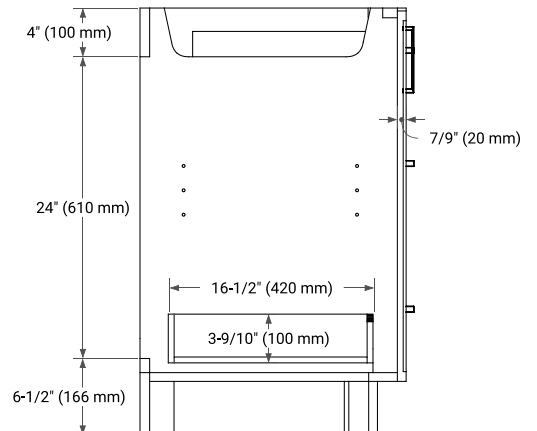

## BASE CABINET DIMENSIONS

54" W x 21.5" D x 34.5" H

## FRONT VIEW

## SIDE VIEW

## PLAN VIEW

**OVERALL DIMENSIONS**

54.25" W x 22" D x 1.5" H

**COUNTERTOP OPTIONS**

Carrara White Quartz

**FEATURES**

- Solid countertop with mitered edges & seams
- Undermount white oval sink
- Pre-drilled for 8" widespread faucet