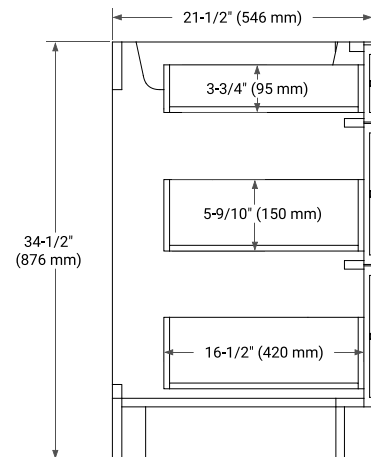

## BASE CABINET DIMENSIONS

54" W x 21.5" D x 34.5" H

## FRONT VIEW

## SIDE VIEW

## PLAN VIEW

**OVERALL DIMENSIONS**

54.25" W x 22" D x 1.5" H

**COUNTERTOP OPTIONS**

Carrara White Quartz

**FEATURES**

- Solid countertop with mitered edges & seams
- Undermount white oval sink
- Pre-drilled for 8" widespread faucet